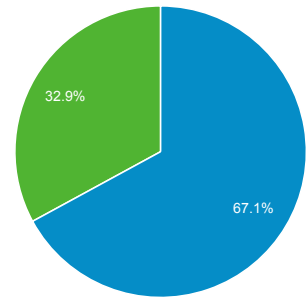

Jun 1, 2015 - Jun 30, 2015

Visitor Overview

All Sessions
100.00%

Overview

Sessions
19,761

Users
8,310

Pageviews
47,033

Pages / Session
2.38

Avg. Session Duration
00:03:34

Bounce Rate
48.92%

% New Sessions
32.92%

Returning Visitor (blue) New Visitor (green)

Language	Sessions	% Sessions
1. en-us	19,104	96.68%
2. (not set)	106	0.54%
3. es	78	0.39%
4. zh-cn	65	0.33%
5. de	33	0.17%
6. en-gb	33	0.17%
7. es-es	32	0.16%
8. zh-tw	31	0.16%
9. ru	29	0.15%
10. pt-br	28	0.14%