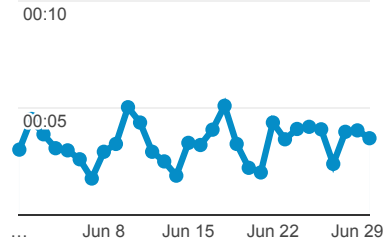

## Avg. Visit Duration

Avg. Session Duration

## Pageviews

47,033

% of Total: 100.00% (47,033)