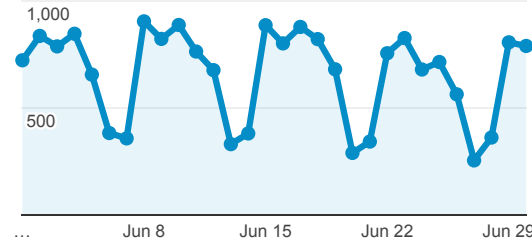

## Avg. Visit Duration

Avg. Session Duration

## Visits by Traffic Type

organic direct referral

## Visits and Pageviews by Mobile

Mobile (Including Tablet)	Sessions	Pageviews
No	18,393	44,279
Yes	1,368	2,754

## Visits

Sessions