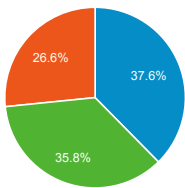

## Avg. Visit Duration

Avg. Session Duration

## Visits by Traffic Type

organic direct referral