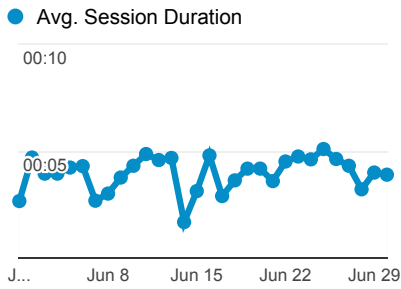

My Dashboard

Jun 1, 2014 - Jun 30, 2014

All Sessions
100.00%

+ Add Segment

Avg. Visit Duration

Visits

Pageviews

60,573
% of Total: 100.00% (60,573)