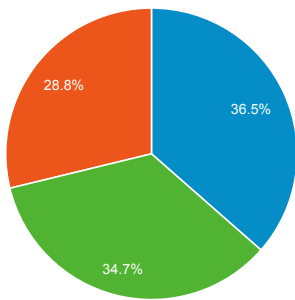

My Dashboard

Jun 1, 2014 - Jun 30, 2014

All Sessions
100.00%

+ Add Segment

Avg. Visit Duration

Visits

Pageviews

60,573
% of Total: 100.00% (60,573)

Pageviews by Page Title

Page Title	Pageviews
Fogler Library, University of Maine	18,361
Fogler Library: Indexes and Databases	8,987
Fogler Library: URSUS	3,012
Fogler Library: Maine Town Reports: Holdings by Town	1,994
Fogler Library: E-journals	1,744
Fogler Library: Maine Town Reports	1,369
Fogler Library: Hours	1,272
Fogler Library: Subject Portals	806
Fogler Library: Ejournals@UMaine	799
Fogler Library: Services	466

Visits by Traffic Type

■ direct ■ organic ■ referral

Visits

21,639
% of Total: 100.00% (21,639)

Visits and Pages / Visit by Keyword

Keyword	Sessions	Pages / Session
(not provided)	6,438	2.64
fogler	226	2.59
fogler library	109	2.61
umaine library	74	2.93
http://library.umaine.edu/	63	2.70
university of maine library	24	3.33
umaine thesis example	20	3.05
umaine folger	16	3.31
university of maine fogler library	15	3.07
(not set)	14	3.71