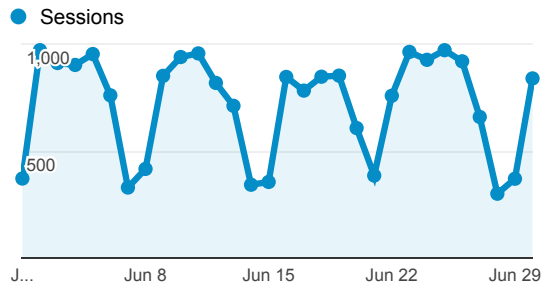

My Dashboard

Jun 1, 2014 - Jun 30, 2014

All Sessions
100.00%

+ Add Segment

Avg. Visit Duration

Visits

Pageviews

60,573
% of Total: 100.00% (60,573)