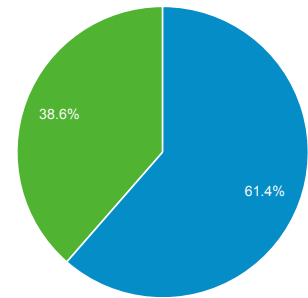

Jun 1, 2013 - Jun 30, 2013

Visitor Overview

% of visits: 100.00%

Overview

11,087 people visited this site

■ Returning Visitor ■ New Visitor

Language	Visits	% Visits
1. en-us	23,113	97.43%
2. en	193	0.81%
3. en-gb	138	0.58%
4. de-de	47	0.20%
5. zh-cn	36	0.15%
6. fr	25	0.11%
7. es-es	19	0.08%
8. id	11	0.05%
9. pl	11	0.05%
10. es	10	0.04%