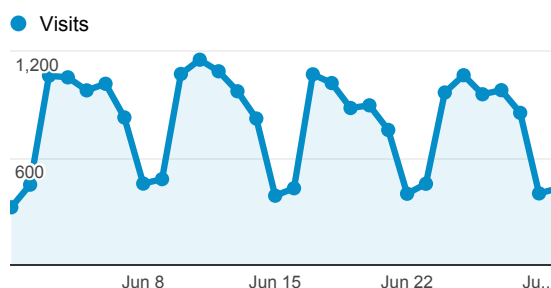

## My Dashboard

Jun 1, 2013 - Jun 30, 2013

### Avg. Visit Duration

### Visits

### Pageviews

**47,941**  
% of Total: 100.00% (47,941)