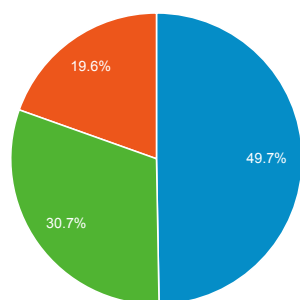

### Visits

### Pageviews

**47,941**  
% of Total: 100.00% (47,941)

### Pageviews by Page Title

Page Title	Pageviews
Fogler Library, the University of Maine	26,462
Fogler Library: Indexes and Databases	7,346
Fogler Library: Ejournals@UMaine	2,732
Fogler Library: Hours	1,392
Fogler Library: Interlibrary Loan	379
UM Fogler Library Electronic Theses and Dissertations	379
Fogler Library: Contacts	371
Fogler Library: Maine Town Reports: Holdings by Town	367
Fogler Library: Census Information	361
Fogler Library: Prism: The University of Maine Yearbook Online	311

### Visits by Traffic Type

■ direct ■ organic ■ referral