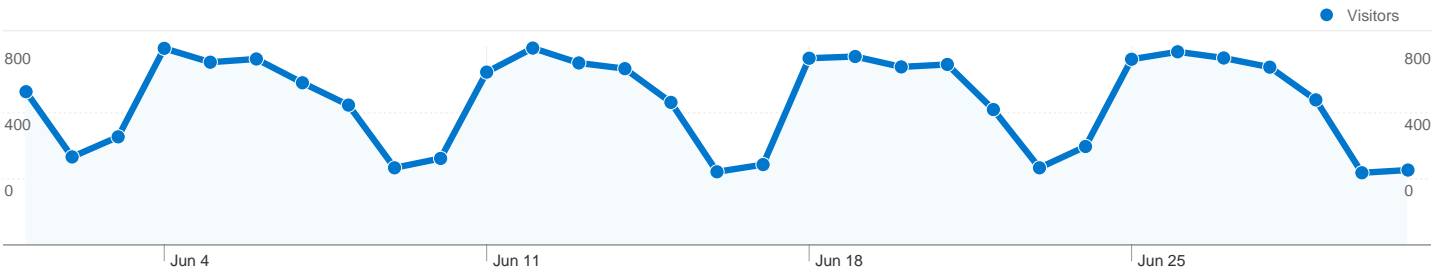

12,371 people visited this site

26,457 Visits

12,371 Absolute Unique Visitors

60,512 Pageviews

2.29 Average Pageviews

00:03:01 Time on Site

57.67% Bounce Rate

39.58% New Visits

Technical Profile

Browser	Visits	% visits
Firefox	12,548	47.43%
Internet Explorer	6,014	22.73%
Safari	4,086	15.44%
Chrome	3,323	12.56%
Mozilla Compatible Agent	183	0.69%