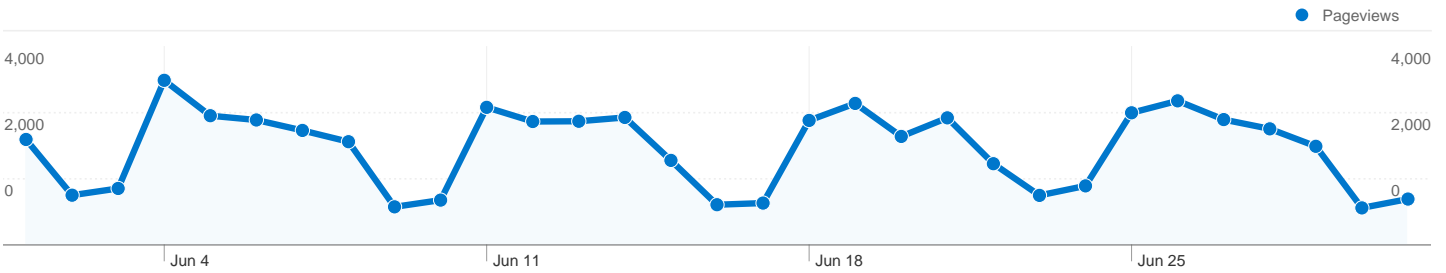

967 pages were viewed a total of 60,512 times

Content Performance

Pageviews 60,512 % of Site Total: 100.00%	Unique Pageviews 42,300 % of Site Total: 100.00%	Avg. Time on Page 00:02:21 Site Avg: 00:02:21 (0.00%)	Bounce Rate 57.67% Site Avg: 57.67% (0.00%)	% Exit 43.72% Site Avg: 43.72% (0.00%)	$ Index $0.00 Site Avg: $0.00 (0.00%)	
Page	Pageviews	Unique Pageviews	Avg. Time on Page	Bounce Rate	% Exit	$ Index
/default.asp	26,090	19,132	00:02:31	56.42%	48.82%	$0.00
/ejournals/default.asp	4,479	1,691	00:03:56	56.70%	32.04%	$0.00
/indexesdb/Indexes.asp	4,118	3,069	00:01:19	43.82%	29.33%	$0.00
/default_ursus.asp	3,213	2,772	00:04:18	62.58%	64.67%	$0.00
/default_idb.asp	2,564	2,001	00:00:29	42.56%	19.11%	$0.00
/indexesdb/Indexes.asp?search=A&range=SZ	1,818	1,454	00:05:15	75.26%	62.16%	$0.00
/about/hours.htm	1,108	541	00:00:27	0.00%	41.97%	$0.00
/indexesdb/Indexes.asp?search=A&range=HN	703	547	00:03:55	74.60%	52.06%	$0.00
/indexesdb/Indexes.asp?search=A&range=NS	693	579	00:05:14	64.71%	61.47%	$0.00
/indexesdb/Indexes.asp?search=A&range=DH	661	498	00:03:58	33.33%	47.05%	$0.00

1 - 10 of 967