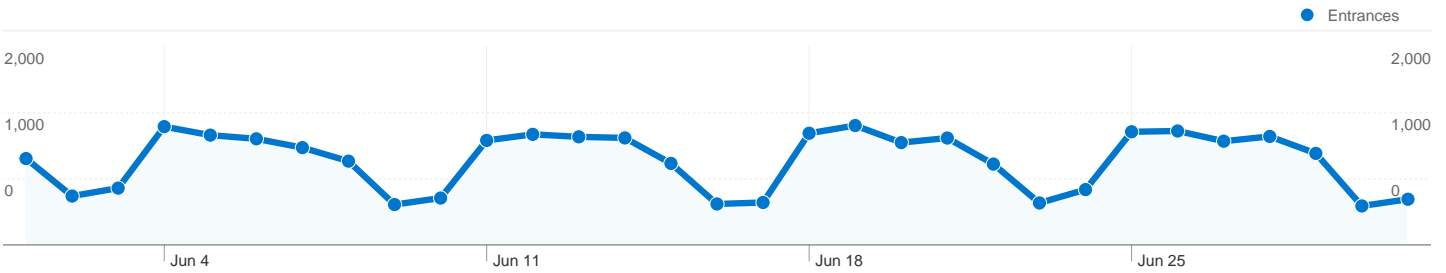

26,457 visits entered the site through 667 pages

Landing Pages

Entrances 26,457 % of Site Total: 100.00%	Bounces 15,258 % of Site Total: 100.00%	Bounce Rate 57.67% Site Avg: 57.67% (0.00%)	
Page	Entrances	Bounces	Bounce Rate
/default.asp	18,684	10,542	56.42%
/ejournals/default.asp	866	491	56.70%
/default_idb.asp	759	323	42.56%
/indexesdb/Indexes.asp	591	259	43.82%
/default_ursus.asp	497	311	62.58%
/about/hours.htm	269	0	0.00%
/census/default.asp	218	43	19.72%
/yearbooks/default.asp	191	27	14.14%
/indexesdb/Indexes.asp?search=A&range=SZ	190	143	75.26%
/um/pagepush/http_//library.umaine.edu	168	159	94.64%
			1 - 10 of 667