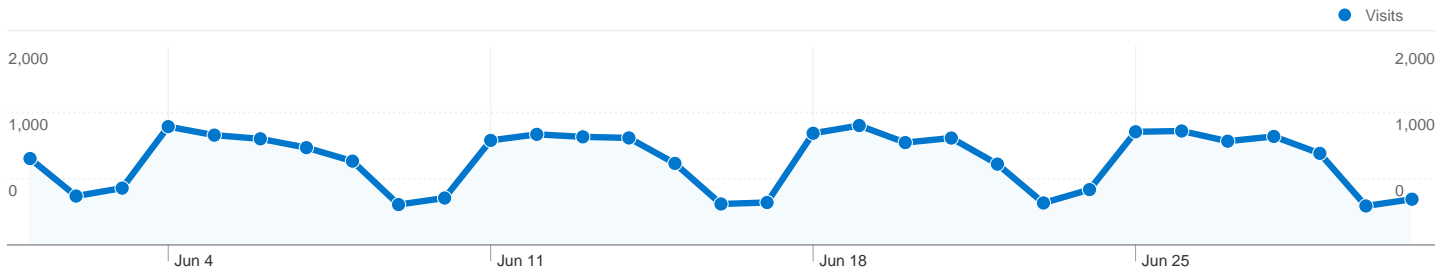

All traffic sources sent a total of 26,457 visits

- **52.98%** Direct Traffic
- **19.94%** Referring Sites
- **27.09%** Search Engines

- **Direct Traffic**
  14,016.00 (52.98%)
- **Search Engines**
  7,166.00 (27.09%)
- **Referring Sites**
  5,275.00 (19.94%)

Top Traffic Sources

Sources	Visits	% visits
(direct) ((none))	14,016	52.98%
google (organic)	6,572	24.84%
umaine.edu (referral)	2,706	10.23%
libraries.maine.edu (referral)	499	1.89%
qq4nm4zz3u.search.serialssolu	390	1.47%

Keywords	Visits	% visits
(not provided)	2,241	31.27%
fogler library	865	12.07%
fogler	369	5.15%
umaine library	234	3.27%
university of maine library	161	2.25%