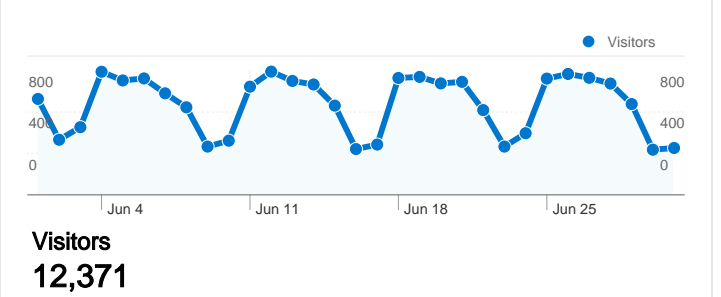

**Site Usage**

**26,457** Visits

**57.67%** Bounce Rate

**60,512** Pageviews

**00:03:01** Avg. Time on Site

**2.29** Pages/Visit

**39.58%** % New Visits

**Top Content**

**Traffic Sources Overview**

- **Direct Traffic**  
14,016.00 (52.98%)
- **Search Engines**  
7,166.00 (27.09%)
- **Referring Sites**  
5,275.00 (19.94%)

**Visitors Overview**

Depth of Visit	
Pageviews in the visit	Visits with this many pageviews
1 pageviews	57.67%
2 pageviews	19.65%
3 pageviews	10.11%
4 pageviews	4.18%
5 pageviews	2.08%
6 pageviews	1.66%
7 pageviews	0.95%
8 pageviews	0.70%
9 pageviews	0.53%
10 pageviews	0.41%
11 pageviews	0.31%
12 pageviews	0.26%
13 pageviews	0.20%
14 pageviews	0.17%
15 pageviews	0.14%
16 pageviews	0.12%
17 pageviews	0.08%
18 pageviews	0.06%
19 pageviews	0.07%
20+ pageviews	0.62%

**26,457** Visits

**12,371** Absolute Unique Visitors

**60,512** Pageviews

**2.29** Average Pageviews

**00:03:01** Time on Site

**57.67%** Bounce Rate

**39.58%** New Visits

**Technical Profile**