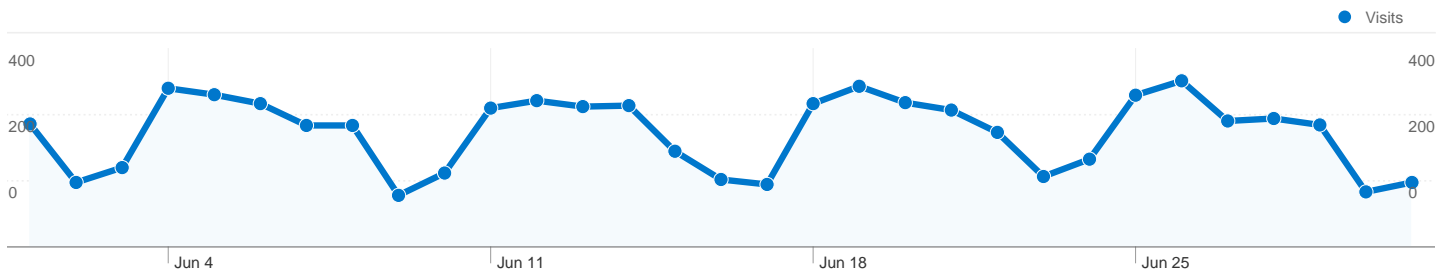

Search sent 7,166 total visits via 1,532 keywords

Site Usage

Visits	Pages/Visit	Avg. Time on Site	% New Visits	Bounce Rate	
7,166 % of Site Total: 27.09%	2.25 Site Avg: 2.29 (-1.83%)	00:02:21 Site Avg: 00:03:01 (-22.18%)	29.43% Site Avg: 39.58% (-25.64%)	51.14% Site Avg: 57.67% (-11.32%)	
Keyword	Visits	Pages/Visit	Avg. Time on Site	% New Visits	Bounce Rate
(not provided)	2,241	2.29	00:02:19	18.38%	45.69%
fogler library	865	2.15	00:01:34	16.30%	47.05%
fogler	369	2.25	00:02:11	14.63%	44.99%
umaine library	234	2.37	00:02:31	26.07%	47.86%
university of maine library	161	2.12	00:02:32	26.09%	55.28%
umaine fogler	157	1.68	00:01:28	14.65%	52.87%
holiday schedule	129	1.71	00:05:17	0.00%	63.57%
raymond h. fogler	111	2.59	00:02:17	0.00%	0.90%
umaine fogler library	79	1.86	00:04:51	13.92%	54.43%
(not set)	71	5.77	00:04:44	0.00%	29.58%

1 - 10 of 1,532