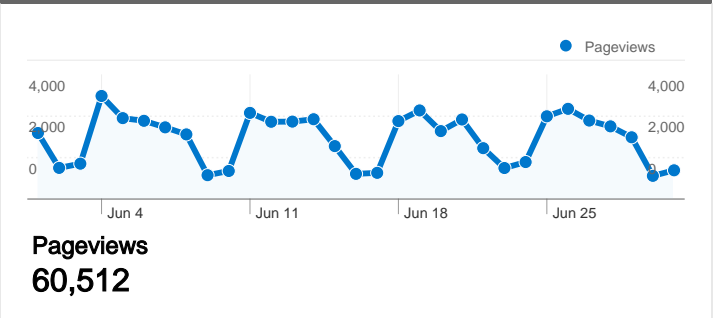

Pageviews for all visitors