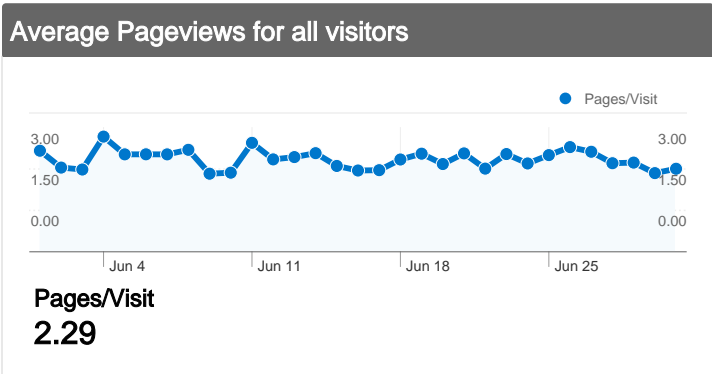

**Site Usage**

**26,457** Visits

**57.67%** Bounce Rate

**60,512** Pageviews

**00:03:01** Avg. Time on Site

**2.29** Pages/Visit

**39.58%** % New Visits

**Top Content**

**Traffic Sources Overview**

- **Direct Traffic**  
14,016.00 (52.98%)
- **Search Engines**  
7,166.00 (27.09%)
- **Referring Sites**  
5,275.00 (19.94%)

**Visitors Overview**

Depth of Visit	
Pageviews in the visit	Visits with this many pageviews
1 pageviews	57.67%
2 pageviews	19.65%
3 pageviews	10.11%
4 pageviews	4.18%
5 pageviews	2.08%
6 pageviews	1.66%
7 pageviews	0.95%
8 pageviews	0.70%
9 pageviews	0.53%
10 pageviews	0.41%
11 pageviews	0.31%
12 pageviews	0.26%
13 pageviews	0.20%
14 pageviews	0.17%
15 pageviews	0.14%
16 pageviews	0.12%
17 pageviews	0.08%
18 pageviews	0.06%
19 pageviews	0.07%
20+ pageviews	0.62%

**26,457** Visits

**12,371** Absolute Unique Visitors

**60,512** Pageviews

**2.29** Average Pageviews

**00:03:01** Time on Site

**57.67%** Bounce Rate

**39.58%** New Visits

**Technical Profile**