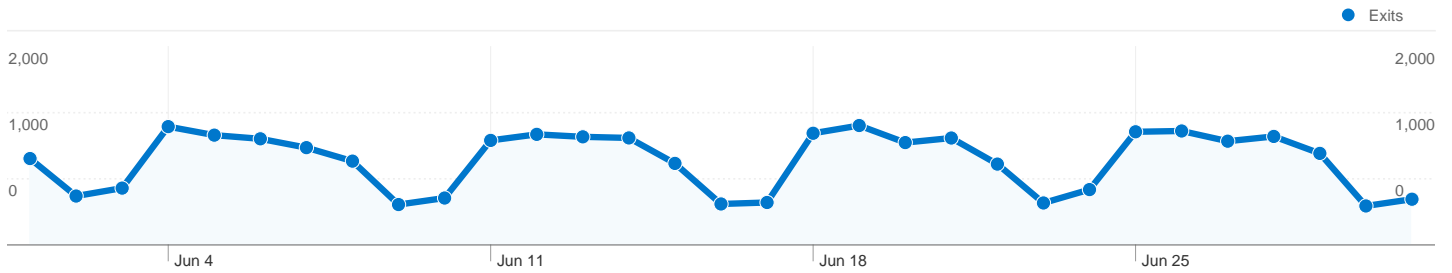

Site Usage

Visits	Pages/Visit	Avg. Time on Site	% New Visits	Bounce Rate	
<b>7,166</b> % of Site Total: 27.09%	<b>2.25</b> Site Avg: 2.29 (-1.83%)	<b>00:02:21</b> Site Avg: 00:03:01 (-22.18%)	<b>29.43%</b> Site Avg: 39.58% (-25.64%)	<b>51.14%</b> Site Avg: 57.67% (-11.32%)	
Keyword	Visits	Pages/Visit	Avg. Time on Site	% New Visits	Bounce Rate
(not provided)	2,241	2.29	00:02:19	18.38%	45.69%
fogler library	865	2.15	00:01:34	16.30%	47.05%
fogler	369	2.25	00:02:11	14.63%	44.99%
umaine library	234	2.37	00:02:31	26.07%	47.86%
university of maine library	161	2.12	00:02:32	26.09%	55.28%
umaine fogler	157	1.68	00:01:28	14.65%	52.87%
holiday schedule	129	1.71	00:05:17	0.00%	63.57%
raymond h. fogler	111	2.59	00:02:17	0.00%	0.90%
umaine fogler library	79	1.86	00:04:51	13.92%	54.43%
(not set)	71	5.77	00:04:44	0.00%	29.58%

1 - 10 of 1,532

**26,457 visits entered the site through 667 pages**

**Landing Pages**

<b>Entrances</b> <b>26,457</b> % of Site Total: 100.00%	<b>Bounces</b> <b>15,258</b> % of Site Total: 100.00%	<b>Bounce Rate</b> <b>57.67%</b> Site Avg: 57.67% (0.00%)	
Page	Entrances	Bounces	Bounce Rate
/default.asp	18,684	10,542	56.42%
/ejournals/default.asp	866	491	56.70%
/default_idb.asp	759	323	42.56%
/indexesdb/Indexes.asp	591	259	43.82%
/default_ursus.asp	497	311	62.58%
/about/hours.htm	269	0	0.00%
/census/default.asp	218	43	19.72%
/yearbooks/default.asp	191	27	14.14%
/indexesdb/Indexes.asp?search=A&range=SZ	190	143	75.26%
/um/pagepush/http_//library.umaine.edu	168	159	94.64%
			1 - 10 of 667