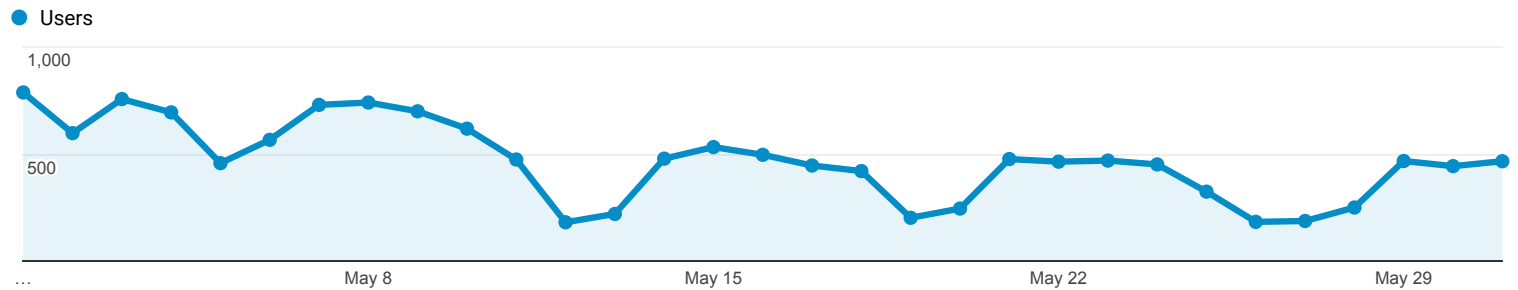

Traffic Sources

All Users
100.00% Users

May 1, 2018 - May 31, 2018

Explorer

Summary

Source / Medium	Acquisition			Behavior			Conversions Goal 1: Mobile IDB Access		
	Users	New Users	Sessions	Bounce Rate	Pages / Session	Avg. Session Duration	Mobile IDB Access (Goal 1 Conversion Rate)	Mobile IDB Access (Goal 1 Completions)	Mobile IDB Access (Goal 1 Value)
	8,153 % of Total: 100.00% (8,153)	4,754 % of Total: 100.02% (4,753)	20,638 % of Total: 100.00% (20,638)	46.26% Avg for View: 46.26% (0.00%)	2.32 Avg for View: 2.32 (0.00%)	00:03:57 Avg for View: 00:03:57 (0.00%)	11.66% Avg for View: 11.66% (0.00%)	2,407 % of Total: 100.00% (2,407)	\$0.00 % of Total: 0.00% (\$0.00)
1. google / organic	4,550 (51.53%)	2,448 (51.49%)	10,490 (50.83%)	46.52%	2.34	00:04:24	9.29%	975 (40.51%)	\$0.00 (0.00%)
2. (direct) / (none)	2,407 (27.26%)	1,713 (36.03%)	4,837 (23.44%)	49.99%	1.99	00:02:23	16.46%	796 (33.07%)	\$0.00 (0.00%)
3. bb.courses.maine.edu / referral	412 (4.67%)	135 (2.84%)	841 (4.08%)	58.38%	2.52	00:04:58	7.25%	61 (2.53%)	\$0.00 (0.00%)
4. libguides.library.umaine.edu / referral	278 (3.15%)	21 (0.44%)	1,027 (4.98%)	35.35%	3.12	00:05:11	12.76%	131 (5.44%)	\$0.00 (0.00%)
5. umaine.summon.serialssolutions.com / referral	224 (2.54%)	1 (0.02%)	1,100 (5.33%)	46.64%	2.70	00:05:49	9.91%	109 (4.53%)	\$0.00 (0.00%)
6. umaine.edu / referral	204 (2.31%)	71 (1.49%)	485 (2.35%)	33.81%	2.46	00:04:27	16.29%	79 (3.28%)	\$0.00 (0.00%)
7. bing / organic	178 (2.02%)	92 (1.94%)	365 (1.77%)	43.56%	2.05	00:01:36	17.81%	65 (2.70%)	\$0.00 (0.00%)
8. yahoo / organic	75 (0.85%)	41 (0.86%)	143 (0.69%)	36.36%	2.09	00:02:20	9.09%	13 (0.54%)	\$0.00 (0.00%)
9. umaine.summon.serialssolutions.com.prxy4.usus.maine.edu / referral	32 (0.36%)	0 (0.00%)	85 (0.41%)	44.71%	2.65	00:03:05	21.18%	18 (0.75%)	\$0.00 (0.00%)
10. digitalcommons.library.umaine.edu / referral	28 (0.32%)	11 (0.23%)	82 (0.40%)	26.83%	1.82	00:01:18	6.10%	5 (0.21%)	\$0.00 (0.00%)
11. libraries.maine.edu / referral	23 (0.26%)	6 (0.13%)	72 (0.35%)	30.56%	2.40	00:02:30	13.89%	10 (0.42%)	\$0.00 (0.00%)
12. best-deal-hdd.pro<=====>visit=us / referral	20 (0.23%)	20 (0.42%)	20 (0.10%)	100.00%	1.00	00:00:00	0.00%	0 (0.00%)	\$0.00 (0.00%)
13. verdant-fumbling-dislike-force.com / referral	20 (0.23%)	20 (0.42%)	20 (0.10%)	100.00%	1.00	00:00:00	0.00%	0 (0.00%)	\$0.00 (0.00%)
14. maine.gov / referral	19 (0.22%)	16 (0.34%)	30 (0.15%)	16.67%	2.43	00:02:57	6.67%	2 (0.08%)	\$0.00 (0.00%)
15. ecosia.org / referral	16 (0.18%)	1 (0.02%)	35 (0.17%)	45.71%	1.63	00:01:16	11.43%	4 (0.17%)	\$0.00 (0.00%)
16. qq4nm4zz3u.search.serialssolutions.com / referral	16 (0.18%)	1 (0.02%)	47 (0.23%)	46.81%	2.43	00:02:37	6.38%	3 (0.12%)	\$0.00 (0.00%)