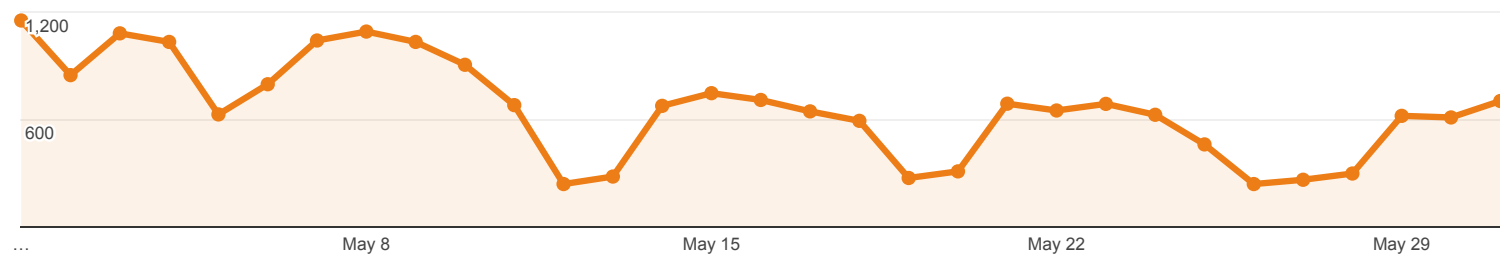

May 1, 2018 - May 31, 2018

Social Network Referrals

All Users
100.00% Sessions

Social Referral

Sessions via Social Referral

All Sessions

Social Network	Sessions	Pageviews	Avg. Session Duration	Pages / Session
1. Facebook	24 (92.31%)	50 (96.15%)	00:01:06	2.08
2. Blogger	1 (3.85%)	1 (1.92%)	00:00:00	1.00
3. reddit	1 (3.85%)	1 (1.92%)	00:11:12	1.00

Rows 1 - 3 of 3

May 1, 2018 - May 31, 2018

Social Network Referrals

ALL » SOCIAL NETWORK: Facebook

All Users
0.12% Sessions

Social Referral

Sessions via Social Referral

All Sessions

Shared URL	Sessions	Pageviews	Avg. Session Duration	Pages / Session
1. library.umaine.edu/	11 (47.83%)	32 (64.00%)	00:01:52	2.91
2. libguides.library.umaine.edu/confposters	3 (13.04%)	3 (6.00%)	00:00:00	1.00
3. library.umaine.edu/speccoll/	3 (13.04%)	8 (16.00%)	00:01:33	2.67
4. library.umaine.edu/event/therapy-dog-visits-4/2018-05-03/	2 (8.70%)	2 (4.00%)	00:00:14	1.00
5. library.umaine.edu/404.html?from=http://m.facebook.com/&page=/science/compsci.htm	1 (4.35%)	1 (2.00%)	00:00:01	1.00
6. library.umaine.edu/404.html?from=https://www.facebook.com/&page=/localhistory/Directory_of_Biddeford.pdf	1 (4.35%)	1 (2.00%)	00:00:00	1.00
7. library.umaine.edu/404.html?from=https://www.facebook.com/&page=/yearbooks/Seventies.htm	1 (4.35%)	2 (4.00%)	00:00:40	2.00
8. library.umaine.edu/hours/	1 (4.35%)	1 (2.00%)	00:00:01	1.00