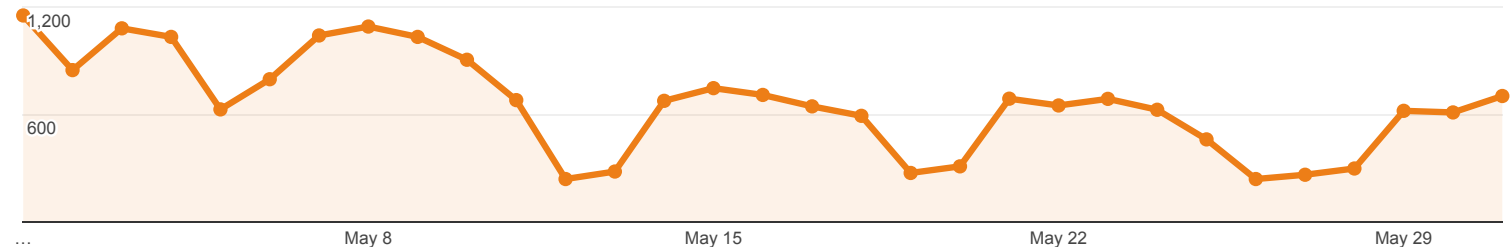

May 1, 2018 - May 31, 2018

Social Network Referrals

All Users
100.00% Sessions

Social Referral

Sessions via Social Referral

All Sessions

Social Network	Sessions	Pageviews	Avg. Session Duration	Pages / Session
1. Facebook	24 (92.31%)	50 (96.15%)	00:01:06	2.08
2. Blogger	1 (3.85%)	1 (1.92%)	00:00:00	1.00
3. reddit	1 (3.85%)	1 (1.92%)	00:11:12	1.00

Rows 1 - 3 of 3

May 1, 2018 - May 31, 2018

Social Network Referrals

ALL » SOCIAL NETWORK: Facebook

All Users
0.12% Sessions

Social Referral

Sessions via Social Referral

All Sessions

Shared URL	Sessions	Pageviews	Avg. Session Duration	Pages / Session
1. library.umaine.edu/	11 (47.83%)	32 (64.00%)	00:01:52	2.91
2. libguides.library.umaine.edu/confposters	3 (13.04%)	3 (6.00%)	00:00:00	1.00
3. library.umaine.edu/speccoll/	3 (13.04%)	8 (16.00%)	00:01:33	2.67
4. library.umaine.edu/event/therapy-dog-visits-4/2018-05-03/	2 (8.70%)	2 (4.00%)	00:00:14	1.00
5. library.umaine.edu/404.html?from=http://m.facebook.com/&page=/science/compsci.htm	1 (4.35%)	1 (2.00%)	00:00:01	1.00
6. library.umaine.edu/404.html?from=https://www.facebook.com/&page=/localhistory/Directory_of_Biddeford.pdf	1 (4.35%)	1 (2.00%)	00:00:00	1.00
7. library.umaine.edu/404.html?from=https://www.facebook.com/&page=/yearbooks/Seventies.htm	1 (4.35%)	2 (4.00%)	00:00:40	2.00
8. library.umaine.edu/hours/	1 (4.35%)	1 (2.00%)	00:00:01	1.00

Rows 1 - 8 of 8

May 1, 2018 - May 31, 2018

Social Network Referrals

ALL » SOCIAL NETWORK: Blogger

All Users
0.00% Sessions

Social Referral

Sessions via Social Referral

All Sessions