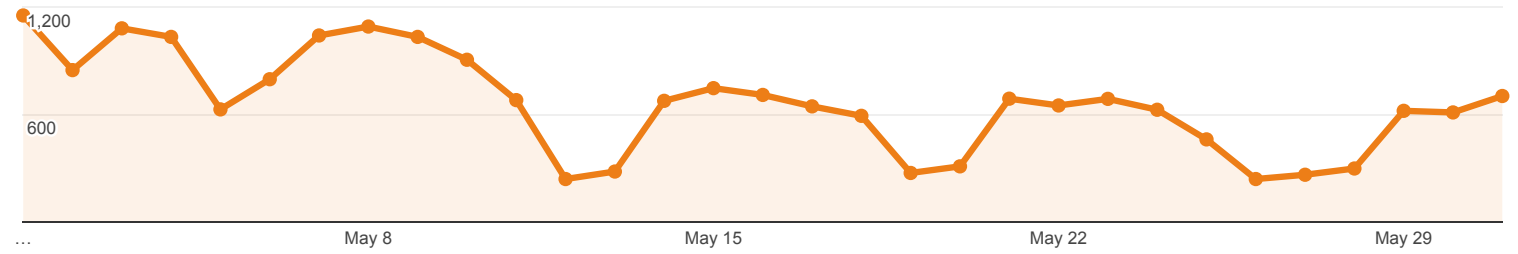

Shared URL	Sessions	Pageviews	Avg. Session Duration	Pages / Session
1. library.umaine.edu/	11 (47.83%)	32 (64.00%)	00:01:52	2.91
2. libguides.library.umaine.edu/confposters	3 (13.04%)	3 (6.00%)	00:00:00	1.00
3. library.umaine.edu/speccoll/	3 (13.04%)	8 (16.00%)	00:01:33	2.67
4. library.umaine.edu/event/therapy-dog-visits-4/2018-05-03/	2 (8.70%)	2 (4.00%)	00:00:14	1.00
5. library.umaine.edu/404.html?from=http://m.facebook.com/&page=/science/compsci.htm	1 (4.35%)	1 (2.00%)	00:00:01	1.00
6. library.umaine.edu/404.html?from=https://www.facebook.com/&page=/localhistory/Directory_of_Biddeford.pdf	1 (4.35%)	1 (2.00%)	00:00:00	1.00
7. library.umaine.edu/404.html?from=https://www.facebook.com/&page=/yearbooks/Seventies.htm	1 (4.35%)	2 (4.00%)	00:00:40	2.00
8. library.umaine.edu/hours/	1 (4.35%)	1 (2.00%)	00:00:01	1.00

Rows 1 - 8 of 8

May 1, 2018 - May 31, 2018

Social Network Referrals

ALL » SOCIAL NETWORK: Blogger

All Users
0.00% Sessions

Social Referral

Sessions via Social Referral

All Sessions

Shared URL	Sessions	Pageviews	Avg. Session Duration	Pages / Session
1. library.umaine.edu/404.html? from=http://maddrey.blogspot.com.es/&page=/speccoll/FindingAids/Kingstep.htm	1 (100.00%)	1 (100.00%)	00:00:00	1.00

Rows 1 - 1 of 1

May 1, 2018 - May 31, 2018

Social Network Referrals

ALL » SOCIAL NETWORK: reddit

All Users
0.00% Sessions

Social Referral

Shared URL	Sessions	Pageviews	Avg. Session Duration	Pages / Session
1. library.umaine.edu/404.html?from=https://www.reddit.com/r/AskHistorians/comments/3t1z25/monday_methodsfinding_and_understanding_sources/?st=jgvosryg&page=circ/id_cards_courtesy.htm&sh=df0d4623	1 (100.00%)	1 (100.00%)	00:11:12	1.00