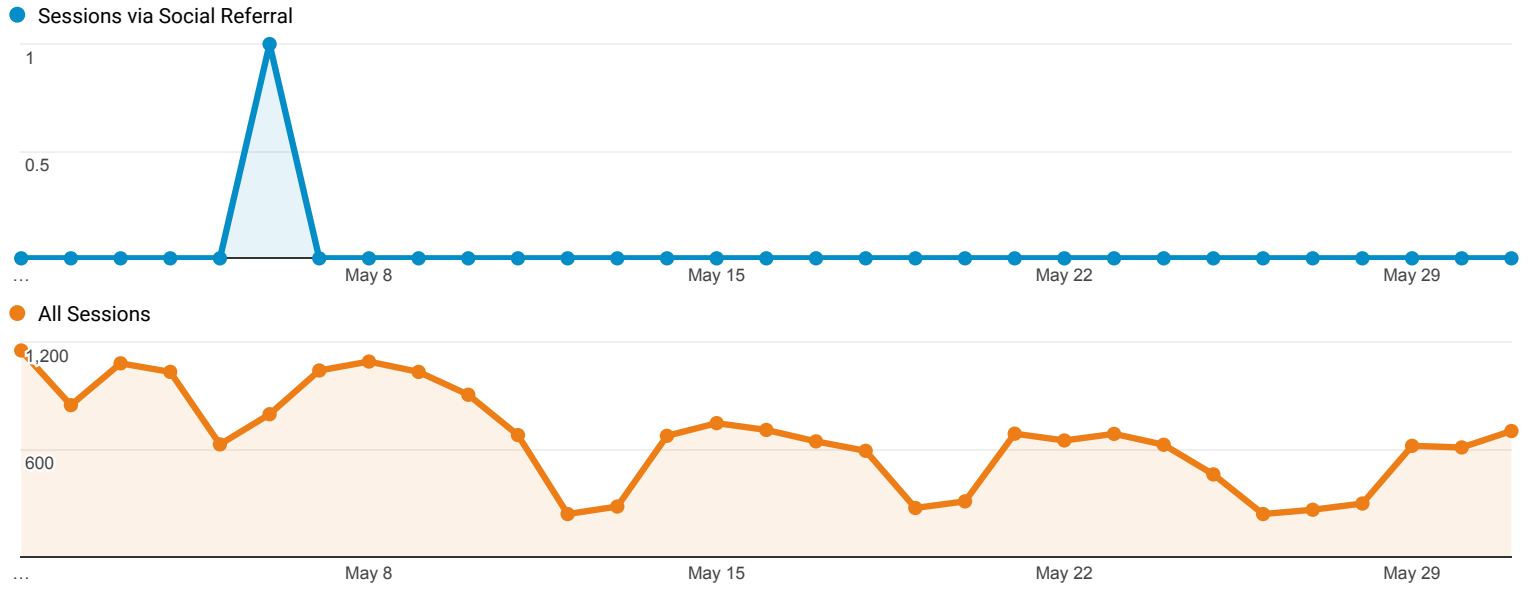

Rows 1 - 8 of 8

May 1, 2018 - May 31, 2018

Social Network Referrals

ALL » SOCIAL NETWORK: Blogger

All Users
0.00% Sessions

Social Referral

Sessions via Social Referral

All Sessions

Shared URL	Sessions	Pageviews	Avg. Session Duration	Pages / Session
1. library.umaine.edu/404.html? from=http://maddrey.blogspot.com.es/&page=/speccoll/FindingAids/Kingstep.htm	1 (100.00%)	1 (100.00%)	00:00:00	1.00

Rows 1 - 1 of 1

May 1, 2018 - May 31, 2018

Social Network Referrals

ALL » SOCIAL NETWORK: reddit

All Users
0.00% Sessions

Social Referral

Shared URL	Sessions	Pageviews	Avg. Session Duration	Pages / Session
1. library.umaine.edu/404.html?from=https://www.reddit.com/r/AskHistorians/comments/3t1z25/monday_methodsfinding_and_understanding_sources/?st=jgvosryg&page=circ/id_cards_courtesy.htm&sh=df0d4623	1 (100.00%)	1 (100.00%)	00:11:12	1.00

Rows 1 - 1 of 1