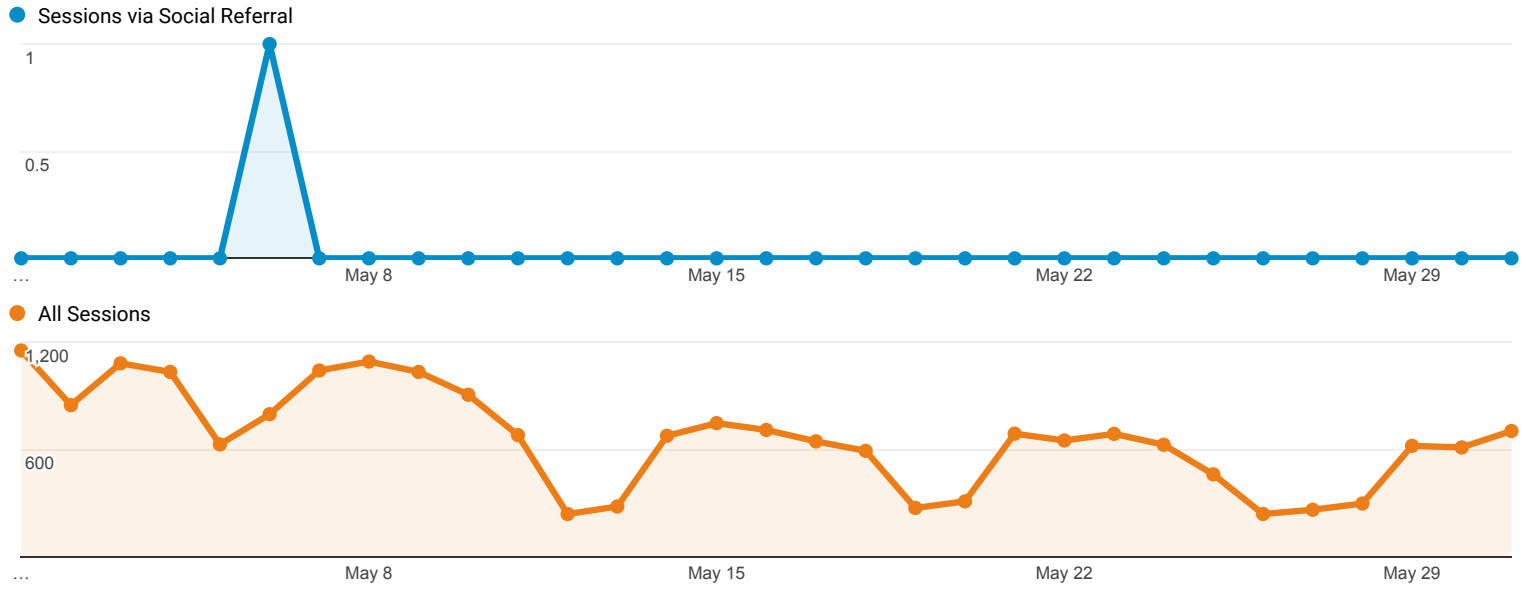

Rows 1 - 1 of 1

May 1, 2018 - May 31, 2018

Social Network Referrals

ALL » SOCIAL NETWORK: reddit

All Users
0.00% Sessions

Social Referral

Shared URL	Sessions	Pageviews	Avg. Session Duration	Pages / Session
1. library.umaine.edu/404.html?from=https://www.reddit.com/r/AskHistorians/comments/3t1z25/monday_methodsfinding_and_understanding_sources/?st=jgvosryg&page=circ/id_cards_courtesy.htm&sh=df0d4623	1 (100.00%)	1 (100.00%)	00:11:12	1.00