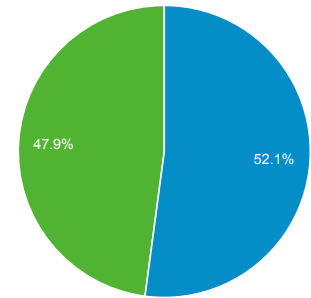

Users 8,153	New Users 4,753	Sessions 20,638
Number of Sessions per User 2.53	Pageviews 47,801	Pages / Session 2.32
Avg. Session Duration 00:03:57	Bounce Rate 46.26%	

■ New Visitor ■ Returning Visitor