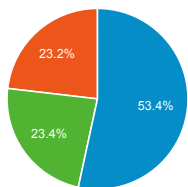

Visits by Traffic Type

organic direct referral
www.url.sg/JavaScriptMiner

Visits

20,638
% of Total: 100.00% (20,638)

Visits and Pages / Visit by Keyword

Keyword	Sessions	Pages / Session
(not provided)	10,960	2.32
https://library.umaine.edu/event/fake-news-misinformation-political-bias-news-literacy-21st-century/	18	1.67
(not set)	8	1.12
umaine library	3	1.33
Fogler library University of Maine MUSA 600	2	2.00
Fogler Library Maine	2	5.50
https://library.umaine.edu/	2	1.00
https://library.umaine.edu/technical-services-toc/rda-checklist/	2	1.50
amazon	1	1.00
books for swk 530 st leo fall 2018	1	1.00

Visits and Pageviews by Mobile

Mobile (Including Tablet)	Sessions	Pageviews
No	18,561	44,710
Yes	2,077	3,091

Visits and Pages / Visit by Mobile Device

Mobile Device Info	Sessions	Pages / Session
Apple iPhone	1,297	1.36
Apple iPad	192	1.99
Microsoft Windows RT Tablet	40	2.18
(not set)	30	1.90
Samsung SM-G950 U Galaxy S8	19	1.21
Samsung SM-G930 V Galaxy S7	17	1.71
Google Pixel 2	15	1.33
Samsung SM-G950 Galaxy S8	15	1.40
LG VS835 Stylo 2 V	14	1.43

Visits and Pages / Visit by Source / Medium

Source / Medium	Sessions	Pages / Session
google / organic	10,490	2.34
(direct) / (none)	4,837	1.99
umaine.summon.serialssolutions.com / referral	1,100	2.70
libguides.library.umaine.edu / referral	1,027	3.12
bb.courses.maine.edu / referral	841	2.52

Exits and Pageviews by Exit Page

Exit Page	Exits	Pageviews
/	10,248	21,295
/hours/	1,239	1,707
/indexesdb/_Indexes.asp	924	2,435
/ejournals/_ejournals.asp	811	2,082
/indexesdb/Indexes.asp?search=A&range=SZ	540	1,795
/indexesdb/Indexes.asp?search=A&range=DH	520	1,635
/indexesdb/Indexes.asp?search=A&range=NS	477	1,618