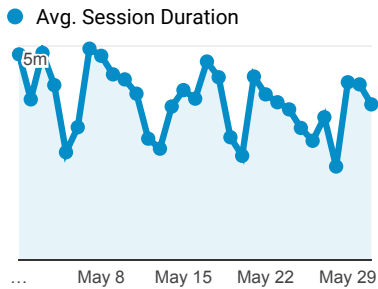

My Dashboard

May 1, 2018 - May 31, 2018

All Users
100.00% Sessions

Avg. Visit Duration

Visits

Pageviews

47,801
% of Total: 100.00% (47,801)

Pageviews by Page Title