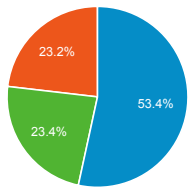

Visits by Traffic Type

organic direct referral
www.url.sg/JavaScriptMiner

Visits

20,638
% of Total: 100.00% (20,638)

Visits and Pages / Visit by Keyword

Keyword	Sessions	Pages / Session
(not provided)	10,960	2.32
https://library.umaine.edu/event/fake-news-misinformation-political-bias-news-literacy-21st-century/	18	1.67
(not set)	8	1.12
umaine library	3	1.33
Fogler library University of Maine MUSA 600	2	2.00
Fogler Library Maine	2	5.50
https://library.umaine.edu/	2	1.00
https://library.umaine.edu/technical-services-toc/rda-checklist/	2	1.50
amazon	1	1.00
books for swk 530 st leo fall 2018	1	1.00

Visits and Pageviews by Mobile

Mobile (Including Tablet)	Sessions	Pageviews
No	18,561	44,710
Yes	2,077	3,091

Visits and Pages / Visit by Mobile Device

Mobile Device Info	Sessions	Pages / Session
Apple iPhone	1,297	1.36
Apple iPad	192	1.99
Microsoft Windows RT Tablet	40	2.18
(not set)	30	1.90
Samsung SM-G950U Galaxy S8	19	1.21
Samsung SM-G930V Galaxy S7	17	1.71
Google Pixel 2	15	1.33
Samsung SM-G950 Galaxy S8	15	1.40
LG VS835 Stylo 2 V	14	1.43

Visits and Pages / Visit by Source / Medium

Source / Medium	Sessions	Pages / Session
google / organic	10,490	2.34
(direct) / (none)	4,837	1.99
umaine.summon.serialssolutions.com / referral	1,100	2.70
libguides.library.umaine.edu / referral	1,027	3.12
bb.courses.maine.edu / referral	841	2.52

Exits and Pageviews by Exit Page

Exit Page	Exits	Pageviews
/	10,248	21,295
/hours/	1,239	1,707
/indexesdb/_Indexes.asp	924	2,435
/ejournals/_ejournals.asp	811	2,082
/indexesdb/Indexes.asp?search=A&range=SZ	540	1,795
/indexesdb/Indexes.asp?search=A&range=DH	520	1,635
/indexesdb/Indexes.asp?search=A&range=NS	477	1,618