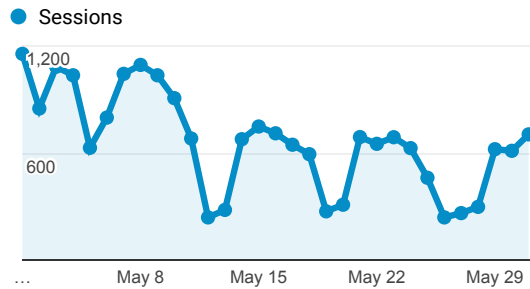

My Dashboard

May 1, 2018 - May 31, 2018

All Users
100.00% Sessions

Avg. Visit Duration

Visits

Pageviews

47,801
% of Total: 100.00% (47,801)

Pageviews by Page Title