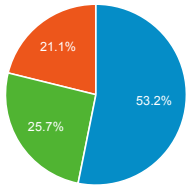

My Dashboard

May 1, 2017 - May 31, 2017

All Users
100.00% Sessions

Avg. Visit Duration

Avg. Session Duration

Visits by Traffic Type

organic direct referral email

Visits and Pageviews by Mobile

Mobile (Including Tablet)	Sessions	Pageviews
No	18,892	45,215
Yes	2,032	3,031

Visits

Sessions

Visits

20,924

% of Total: 100.00% (20,924)

Visits and Pages / Visit by Keyword

Keyword	Sessions	Pages / Session
(not provided)	10,574	2.31
fogler library	140	2.76
foglar library	118	2.16
foglar library	39	2.26
books	24	1.25
umaine library	18	2.72
umaine library stevn king books	17	1.82
fogler	11	1.09
fogler ursus	10	1.90
fogler+library	8	1.88