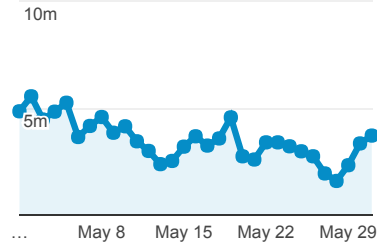

My Dashboard

May 1, 2017 - May 31, 2017

All Users
100.00% Sessions

Avg. Visit Duration

Avg. Session Duration

Visits by Traffic Type

organic direct referral email

Visits and Pageviews by Mobile

Mobile (Including Tablet)	Sessions	Pageviews
No	18,892	45,215
Yes	2,032	3,031

Visits

Sessions

Visits

20,924

% of Total: 100.00% (20,924)

Visits and Pages / Visit by Keyword

Keyword	Sessions	Pages / Session
(not provided)	10,574	2.31
fogler library	140	2.76
foglar library	118	2.16
foglar library	39	2.26
books	24	1.25
umaine library	18	2.72
umaine library stevn king books	17	1.82
fogler	11	1.09
fogler ursus	10	1.90
fogler+library	8	1.88