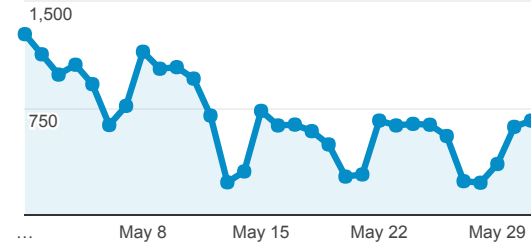

My Dashboard

May 1, 2017 - May 31, 2017

All Users
100.00% Sessions

Avg. Visit Duration

Avg. Session Duration

Visits by Traffic Type

organic direct referral email

Visits and Pageviews by Mobile

Mobile (Including Tablet)	Sessions	Pageviews
No	18,892	45,215
Yes	2,032	3,031

Visits

Sessions

Visits

20,924

% of Total: 100.00% (20,924)

Visits and Pages / Visit by Keyword

Keyword	Sessions	Pages / Session
(not provided)	10,574	2.31
fogler library	140	2.76
foglar library	118	2.16
foglar library	39	2.26
books	24	1.25
umaine library	18	2.72
umaine library stevn king books	17	1.82
fogler	11	1.09
fogler ursus	10	1.90
fogler+library	8	1.88