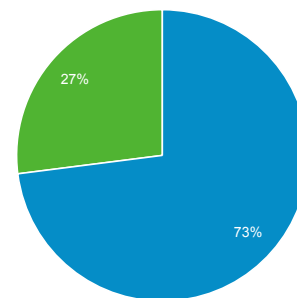

May 1, 2016 - May 31, 2016

Visitor Overview

All Users
100.00% Sessions

Overview

Returning Visitor (Blue) | New Visitor (Green)

Language	Sessions	% Sessions
1. en-us	21,105	96.22%
2. (not set)	133	0.61%
3. zh-cn	133	0.61%
4. es	112	0.51%
5. en-gb	60	0.27%
6. pt-br	53	0.24%
7. es-419	46	0.21%
8. es-es	40	0.18%
9. fr	30	0.14%
10. de	27	0.12%