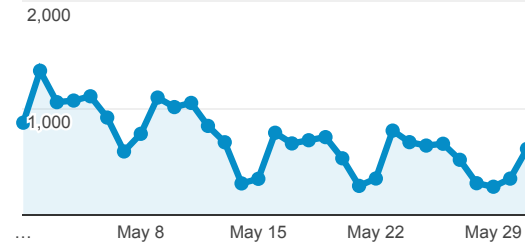

## Avg. Visit Duration

Avg. Session Duration

## Visits by Traffic Type

organic direct referral

## Visits and Pageviews by Mobile

Mobile (Including Tablet)	Sessions	Pageviews
No	20,051	55,967
Yes	1,882	3,699

## Visits

Sessions