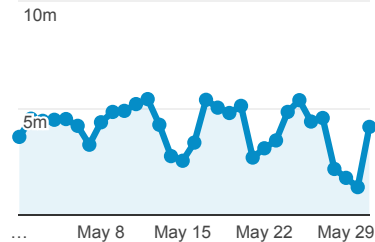

## Avg. Visit Duration

Avg. Session Duration

## Visits by Traffic Type

organic direct referral

## Pageviews

59,666

% of Total: 100.00% (59,666)