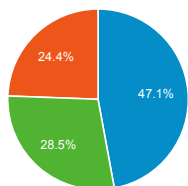

## Avg. Visit Duration

Avg. Session Duration

## Visits by Traffic Type

organic direct referral

## Pageviews

59,666

% of Total: 100.00% (59,666)