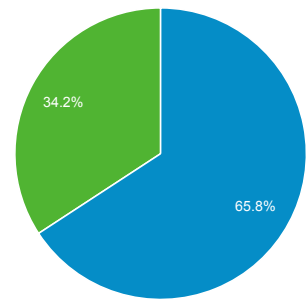

May 1, 2015 - May 31, 2015

Visitor Overview

All Sessions
100.00%

Overview

Sessions
26,538

Users
12,484

Pageviews
62,866

Pages / Session
2.37

Avg. Session Duration
00:03:52

Bounce Rate
47.46%

% New Sessions
34.17%

Returning Visitor (blue) New Visitor (green)

Language	Sessions	% Sessions
1. en-us	25,763	97.08%
2. zh-cn	128	0.48%
3. en-gb	86	0.32%
4. (not set)	71	0.27%
5. es	67	0.25%
6. pt-br	48	0.18%
7. zh-tw	43	0.16%
8. es-es	38	0.14%
9. en	36	0.14%
10. fr-fr	34	0.13%