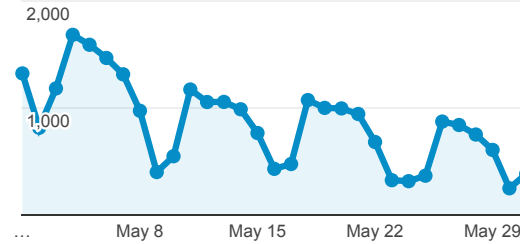

My Dashboard

May 1, 2015 - May 31, 2015

Avg. Visit Duration

Avg. Session Duration

Visits by Traffic Type

organic referral direct (not set)

Visits and Pageviews by Mobile

Mobile (Including Tablet)	Sessions	Pageviews
No	24,340	58,479
Yes	2,198	4,387

Visits

Sessions

Visits

26,538

% of Total: 100.00% (26,538)

Visits and Pages / Visit by Keyword

Keyword	Sessions	Pages / Session
(not provided)	8,671	2.37
fogler library	79	2.29
umaine library	77	2.40
umaine ereserves	32	2.53
fogler	27	3.30
umaine data base	15	1.20
fogler library maine	13	1.69
foglerform=lemdf8pc=malcsrc=ie-searchbox	13	1.08
umaine library hours	12	2.42
university of maine library	11	2.18