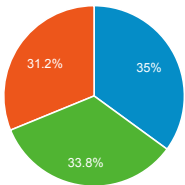

My Dashboard

May 1, 2015 - May 31, 2015

Avg. Visit Duration

Avg. Session Duration

Visits by Traffic Type

organic referral direct (not set)

Visits and Pageviews by Mobile

Mobile (Including Tablet)	Sessions	Pageviews
No	24,340	58,479
Yes	2,198	4,387

Visits

Sessions

Visits

26,538

% of Total: 100.00% (26,538)

Visits and Pages / Visit by Keyword

Keyword	Sessions	Pages / Session
(not provided)	8,671	2.37
fogler library	79	2.29
umaine library	77	2.40
umaine ereserves	32	2.53
fogler	27	3.30
umaine data base	15	1.20
fogler library maine	13	1.69
foglerform=lemdf8pc=malcsrc=ie-searchbox	13	1.08
umaine library hours	12	2.42
university of maine library	11	2.18