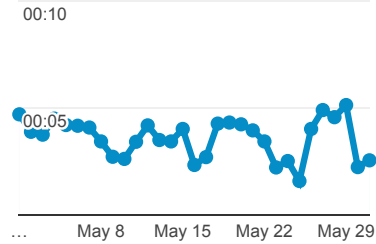

My Dashboard

May 1, 2015 - May 31, 2015

Avg. Visit Duration

Avg. Session Duration

Visits by Traffic Type

organic referral direct (not set)

Visits and Pageviews by Mobile

Mobile (Including Tablet)	Sessions	Pageviews
No	24,340	58,479
Yes	2,198	4,387

Visits

Sessions

Visits

26,538

% of Total: 100.00% (26,538)

Visits and Pages / Visit by Keyword

Keyword	Sessions	Pages / Session
(not provided)	8,671	2.37
fogler library	79	2.29
umaine library	77	2.40
umaine ereserves	32	2.53
fogler	27	3.30
umaine data base	15	1.20
fogler library maine	13	1.69
foglerform=lemdf8pc=malcsrc=ie-searchbox	13	1.08
umaine library hours	12	2.42
university of maine library	11	2.18