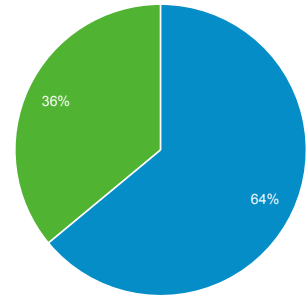

May 1, 2014 - May 31, 2014

Visitor Overview

All Sessions
100.00%

+ Add Segment

Overview

Sessions
27,464

Users
13,028

Pageviews
75,394

Pages / Session
2.75

Avg. Session Duration
00:04:23

Bounce Rate
46.96%

% New Sessions
36.00%

Returning Visitor (blue) New Visitor (green)

Language	Sessions	% Sessions
1. en-us	26,774	97.49%
2. zh-cn	109	0.40%
3. en-gb	84	0.31%
4. en	73	0.27%
5. es	45	0.16%
6. pt-br	45	0.16%
7. fr-fr	34	0.12%
8. es-es	29	0.11%
9. pt-pt	29	0.11%
10. fr	24	0.09%