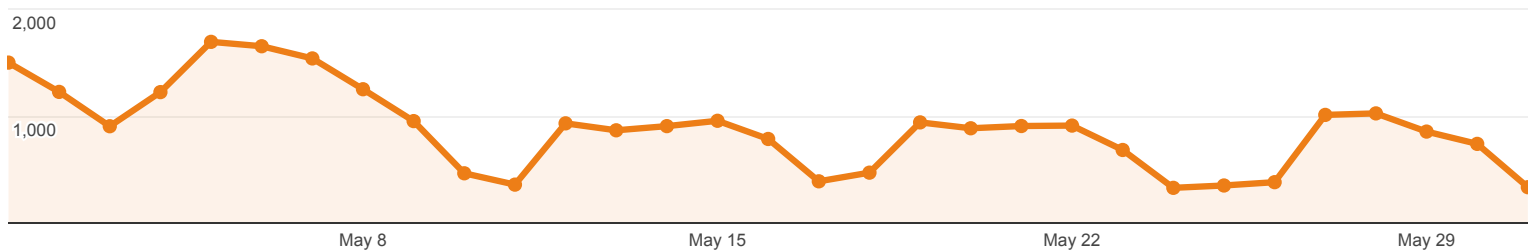

May 1, 2014 - May 31, 2014

Social Network Referrals

All Sessions
100.00%

+ Add Segment

Social Referral

Sessions via Social Referral

All Sessions

Social Network	Sessions	Pageviews	Avg. Session Duration	Pages / Session
1. Facebook	80 (73.39%)	236 (83.99%)	00:05:41	2.95
2. Blogger	25 (22.94%)	40 (14.23%)	00:02:28	1.60
3. LibraryThing	1 (0.92%)	1 (0.36%)	00:00:00	1.00
4. tinyURL	1 (0.92%)	1 (0.36%)	00:00:00	1.00
5. Twitter	1 (0.92%)	2 (0.71%)	00:02:22	2.00
6. WordPress	1 (0.92%)	1 (0.36%)	00:00:00	1.00

Rows 1 - 6 of 6

May 1, 2014 - May 31, 2014

Social Network Referrals

ALL » SOCIAL NETWORK: Facebook

All Sessions
0.29%

+ Add Segment

Social Referral

Sessions via Social Referral