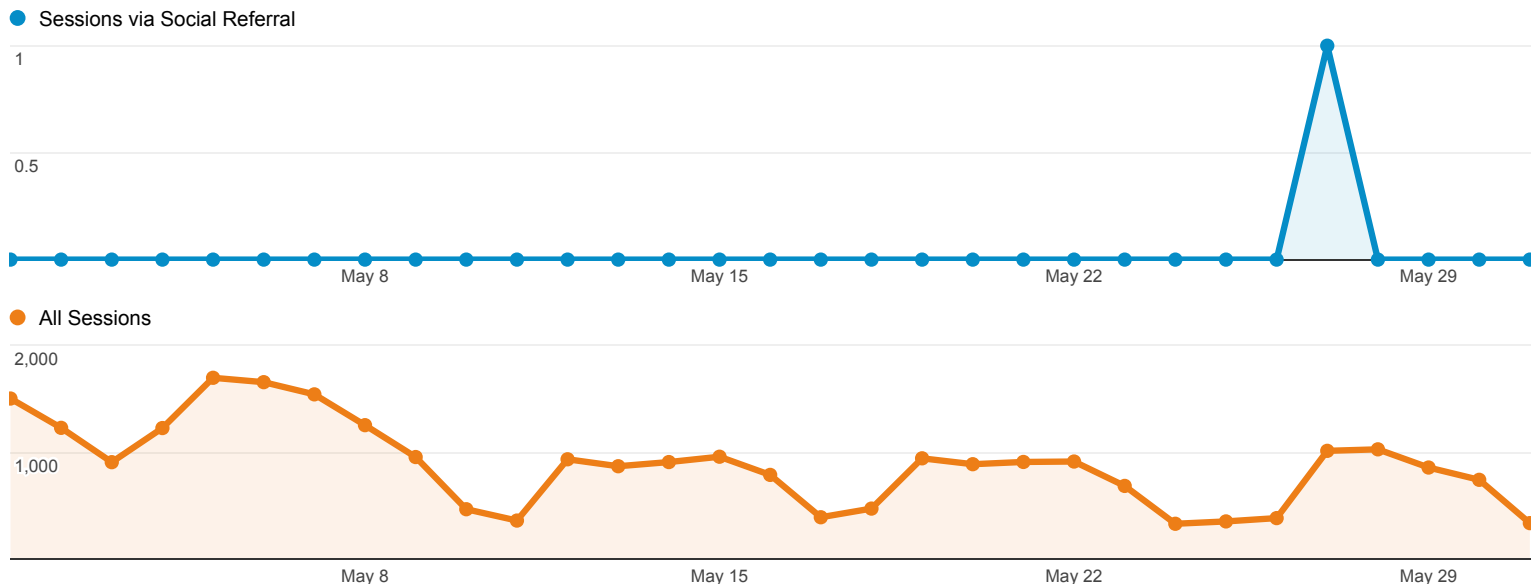

Rows 1 - 1 of 1

May 1, 2014 - May 31, 2014

Social Network Referrals

ALL » SOCIAL NETWORK: Twitter

All Sessions
0.00%

+ Add Segment

Social Referral

Shared URL	Sessions	Pageviews	Avg. Session Duration	Pages / Session
1. www.library.umaine.edu/science/compsci.htm	1 (100.00%)	2 (100.00%)	00:02:22	2.00

Rows 1 - 1 of 1

May 1, 2014 - May 31, 2014

Social Network Referrals

ALL » SOCIAL NETWORK: WordPress

All Sessions
0.00%

+ Add Segment

Social Referral

Shared URL	Sessions	Pageviews	Avg. Session Duration	Pages / Session
1. www.library.umaine.edu/speccoll/Guides/nativeamerican.htm	1(100.00%)	1(100.00%)	00:00:00	1.00

Rows 1 - 1 of 1