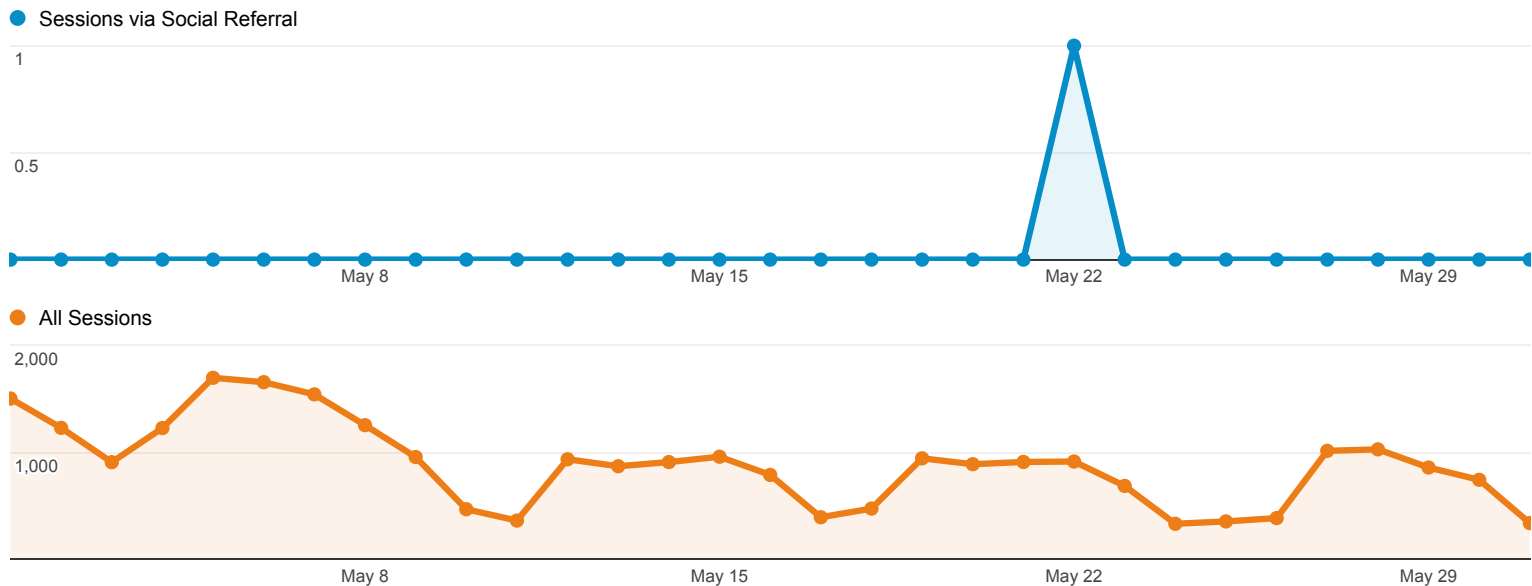

Rows 1 - 5 of 5

May 1, 2014 - May 31, 2014

Social Network Referrals

ALL » SOCIAL NETWORK: LibraryThing

All Sessions
0.00%

+ Add Segment

Social Referral

Sessions via Social Referral

All Sessions

Shared URL	Sessions	Pageviews	Avg. Session Duration	Pages / Session
1. www.library.umaine.edu/speccoll/FindingAids/JaneMaryC.htm	1 (100.00%)	1 (100.00%)	00:00:00	1.00

Rows 1 - 1 of 1

Social Network Referrals

May 1, 2014 - May 31, 2014

ALL » SOCIAL NETWORK: tinyURL

All Sessions
0.00%

+ Add Segment

Social Referral

Shared URL	Sessions	Pageviews	Avg. Session Duration	Pages / Session
1. www.library.umaine.edu/displays/FacBooks2013.htm	1 (100.00%)	1 (100.00%)	00:00:00	1.00

Rows 1 - 1 of 1

May 1, 2014 - May 31, 2014

Social Network Referrals

ALL » SOCIAL NETWORK: Twitter

All Sessions
0.00%

+ Add Segment

Social Referral

Shared URL	Sessions	Pageviews	Avg. Session Duration	Pages / Session
1. www.library.umaine.edu/science/compsci.htm	1 (100.00%)	2 (100.00%)	00:02:22	2.00