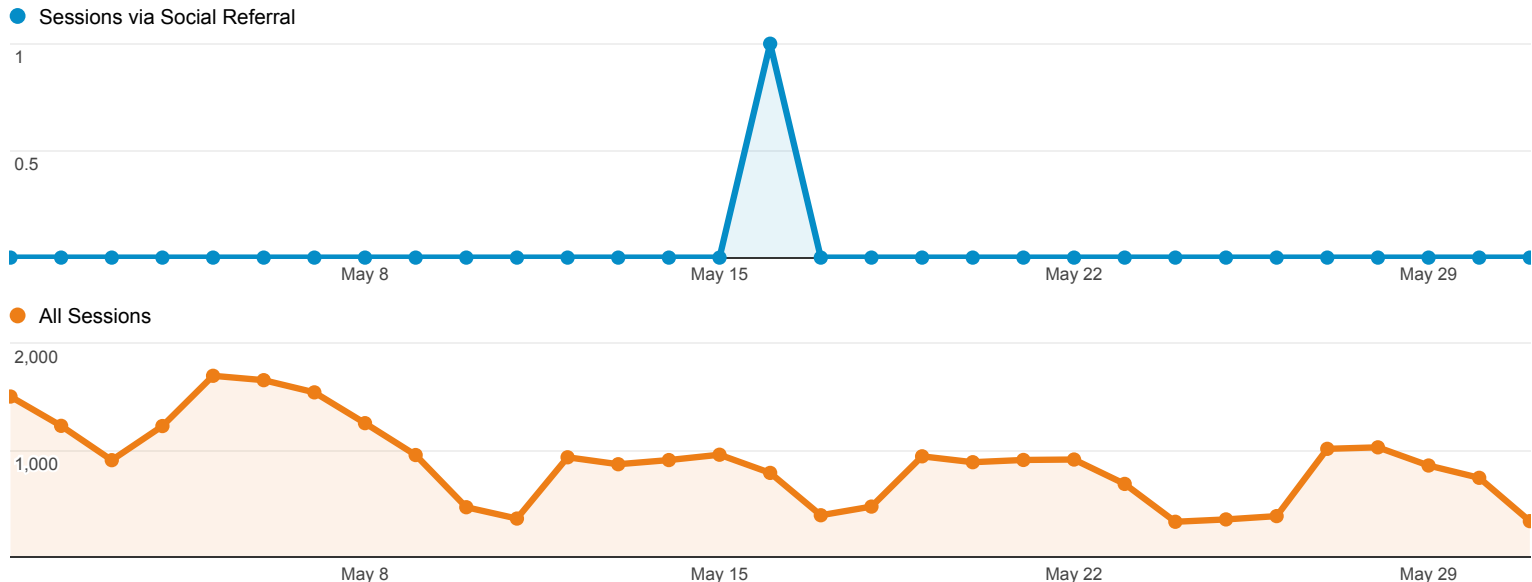

May 1, 2014 - May 31, 2014

ALL » SOCIAL NETWORK: tinyURL

All Sessions
0.00%

+ Add Segment

Social Referral

Shared URL	Sessions	Pageviews	Avg. Session Duration	Pages / Session
1. www.library.umaine.edu/displays/FacBooks2013.htm	1 (100.00%)	1 (100.00%)	00:00:00	1.00

Rows 1 - 1 of 1

May 1, 2014 - May 31, 2014

Social Network Referrals

ALL » SOCIAL NETWORK: Twitter

All Sessions
0.00%

+ Add Segment

Social Referral

Shared URL	Sessions	Pageviews	Avg. Session Duration	Pages / Session
1. www.library.umaine.edu/science/compsci.htm	1 (100.00%)	2 (100.00%)	00:02:22	2.00

Rows 1 - 1 of 1

May 1, 2014 - May 31, 2014

Social Network Referrals

ALL » SOCIAL NETWORK: WordPress

All Sessions
0.00%

+ Add Segment

Social Referral

Shared URL	Sessions	Pageviews	Avg. Session Duration	Pages / Session
1. www.library.umaine.edu/speccoll/Guides/nativeamerican.htm	1(100.00%)	1(100.00%)	00:00:00	1.00