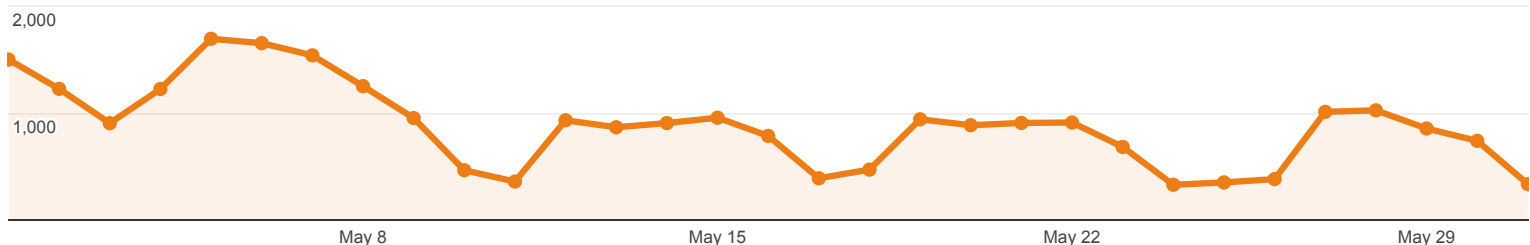

All Sessions

Shared URL	Sessions	Pageviews	Avg. Session Duration	Pages / Session
1. www.library.umaine.edu/theses/default.asp	19 (76.00%)	30 (75.00%)	00:02:55	1.58
2. www.library.umaine.edu/default.asp	3 (12.00%)	6 (15.00%)	00:00:10	2.00
3. library.umaine.edu/yearbooks/default.asp	1 (4.00%)	1 (2.50%)	00:00:00	1.00
4. www.library.umaine.edu/govdoc/newcensus.htm	1 (4.00%)	2 (5.00%)	00:05:56	2.00
5. www.library.umaine.edu/theses/	1 (4.00%)	1 (2.50%)	00:00:00	1.00

Rows 1 - 5 of 5

May 1, 2014 - May 31, 2014

Social Network Referrals

ALL » SOCIAL NETWORK: LibraryThing

All Sessions
0.00%

+ Add Segment

Social Referral

Sessions via Social Referral

All Sessions

Shared URL	Sessions	Pageviews	Avg. Session Duration	Pages / Session
1. www.library.umaine.edu/speccoll/FindingAids/JaneMaryC.htm	1 (100.00%)	1 (100.00%)	00:00:00	1.00

Rows 1 - 1 of 1

Social Network Referrals

May 1, 2014 - May 31, 2014

ALL » SOCIAL NETWORK: tinyURL

All Sessions
0.00%

+ Add Segment

Social Referral

Shared URL	Sessions	Pageviews	Avg. Session Duration	Pages / Session
1. www.library.umaine.edu/displays/FacBooks2013.htm	1 (100.00%)	1 (100.00%)	00:00:00	1.00