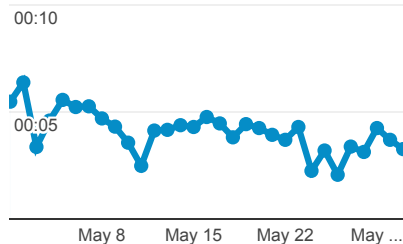

My Dashboard

May 1, 2014 - May 31, 2014

All Sessions  
100.00%

+ Add Segment

Avg. Visit Duration

Avg. Session Duration

Visits

Sessions