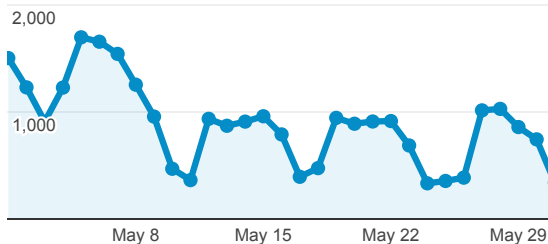

My Dashboard

May 1, 2014 - May 31, 2014

All Sessions  
100.00%

+ Add Segment

Avg. Visit Duration

Avg. Session Duration

Visits

Sessions