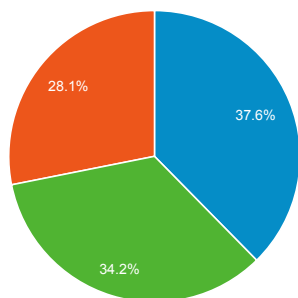

Pageviews

75,394

% of Total: 100.00% (75,394)

Pageviews by Page Title

Page Title	Pageviews
Fogler Library, University of Maine	25,614
Fogler Library: Indexes and Databases	10,841
Fogler Library: URSUS	3,657
Fogler Library: Hours	2,517
Fogler Library: E-journals	1,804
Fogler Library: Ejournals@UMaine	1,581
Fogler Library: Subject Portals	832
Fogler Library: Reserves Search	741
Fogler Library: Services	717
Fogler Library: Maine Town Reports: Holdings by Town	467

Visits by Traffic Type

organic direct referral

Visits

27,464

% of Total: 100.00% (27,464)

Visits and Pages / Visit by Keyword

Keyword	Sessions	Pages / Session
(not provided)	8,734	2.81
fogler	253	3.06
fogler library	228	2.82
http://library.umaine.edu/	175	2.32
umaine library	60	3.07
http://www.library.umaine.edu/spec coll/findingaids/greatnorthernpaper.htm	57	1.23
university of maine fogler library	40	3.32
fogler library hours	37	2.32
umaine fogler	33	3.39
umaine fogler library	26	2.69