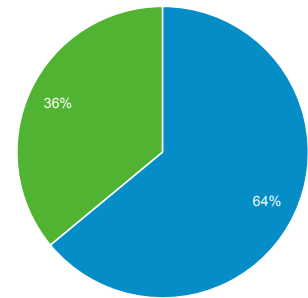

May 1, 2013 - May 31, 2013

Visitor Overview

100.00% of visits

Overview

14,904 people visited this site

Returning Visitor (Blue) | New Visitor (Green)

Language	Visits	% Visits
1. en-us	32,539	97.63%
2. en	209	0.63%
3. en-gb	134	0.40%
4. de-de	95	0.29%
5. zh-cn	59	0.18%
6. fr	32	0.10%
7. es	30	0.09%
8. es-es	27	0.08%
9. pt-br	18	0.05%
10. ko	17	0.05%