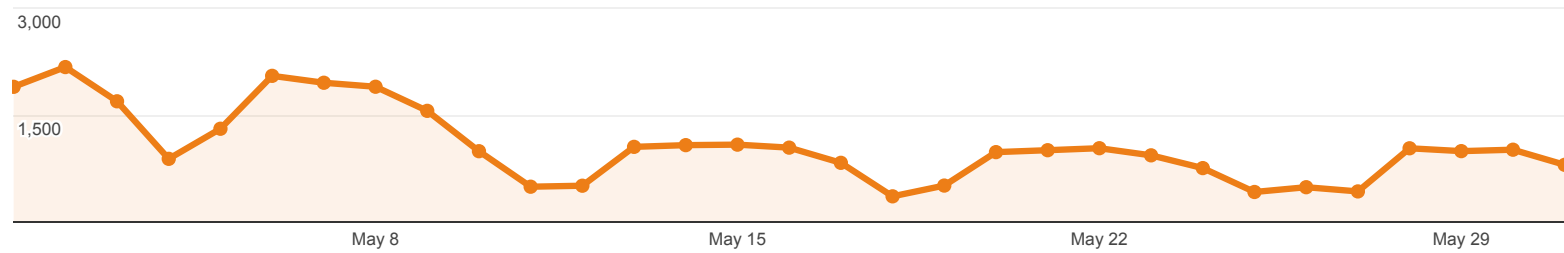

Rows 1 - 1 of 1

May 1, 2013 - May 31, 2013

Social Network Referrals

ALL » SOCIAL NETWORK: WordPress

% of visits: 0.01%

Social Referral

Shared URL	Visits	Pageviews	Avg. Visit Duration	Pages / Visit
1. www.library.umaine.edu/theses/default.asp	2	3	00:00:20	1.50

Rows 1 - 1 of 1

May 1, 2013 - May 31, 2013

Social Network Referrals

ALL » SOCIAL NETWORK: Tumblr

% of visits: 0.00%

Social Referral

● Visits via Social Referral

● All Visits

Shared URL	Visits	Pageviews	Avg. Visit Duration	Pages / Visit
1. www.library.umaine.edu/science/compsci.htm	1	1	00:00:00	1.00

Rows 1 - 1 of 1