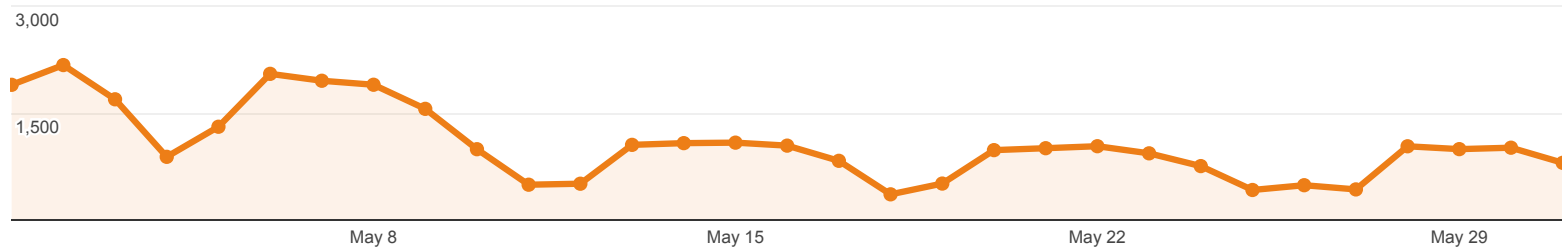

Shared URL	Visits	Pageviews	Avg. Visit Duration	Pages / Visit
1. www.library.umaine.edu/theses/default.asp	29	50	00:03:50	1.72
2. library.umaine.edu/yearbooks/default.asp	2	9	00:29:57	4.50
3. www.library.umaine.edu/speccoll/FindingAids/Kingstep.htm	1	2	00:01:43	2.00
4. www.library.umaine.edu/townreport/default.asp	1	1	00:00:00	1.00

Rows 1 - 4 of 4

May 1, 2013 - May 31, 2013

Social Network Referrals

ALL » SOCIAL NETWORK: Facebook

% of visits: 0.09%

Social Referral

● Visits via Social Referral

● All Visits

Shared URL	Visits	Pageviews	Avg. Visit Duration	Pages / Visit
1. library.umaine.edu/default.asp	8	28	00:01:37	3.50
2. www.library.umaine.edu/about/hours.htm	6	14	00:00:05	2.33
3. library.umaine.edu/indexesdb/Indexes.asp	5	12	00:01:20	2.40
4. www.library.umaine.edu/yearbooks/Eighties.htm	3	7	00:04:13	2.33
5. www.library.umaine.edu/yearbooks/Seventies.htm	3	8	00:04:36	2.67
6. www.library.umaine.edu/default.asp	2	4	00:00:47	2.00
7. www.library.umaine.edu/circ/OakesRoom.htm	1	3	00:02:39	3.00
8. www.library.umaine.edu/yearbooks/Nineties.htm	1	11	00:16:33	11.00

Rows 1 - 8 of 8

May 1, 2013 - May 31, 2013

Social Network Referrals

ALL » SOCIAL NETWORK: reddit

% of visits: 0.01%

Social Referral

Visits via Social Referral

All Visits