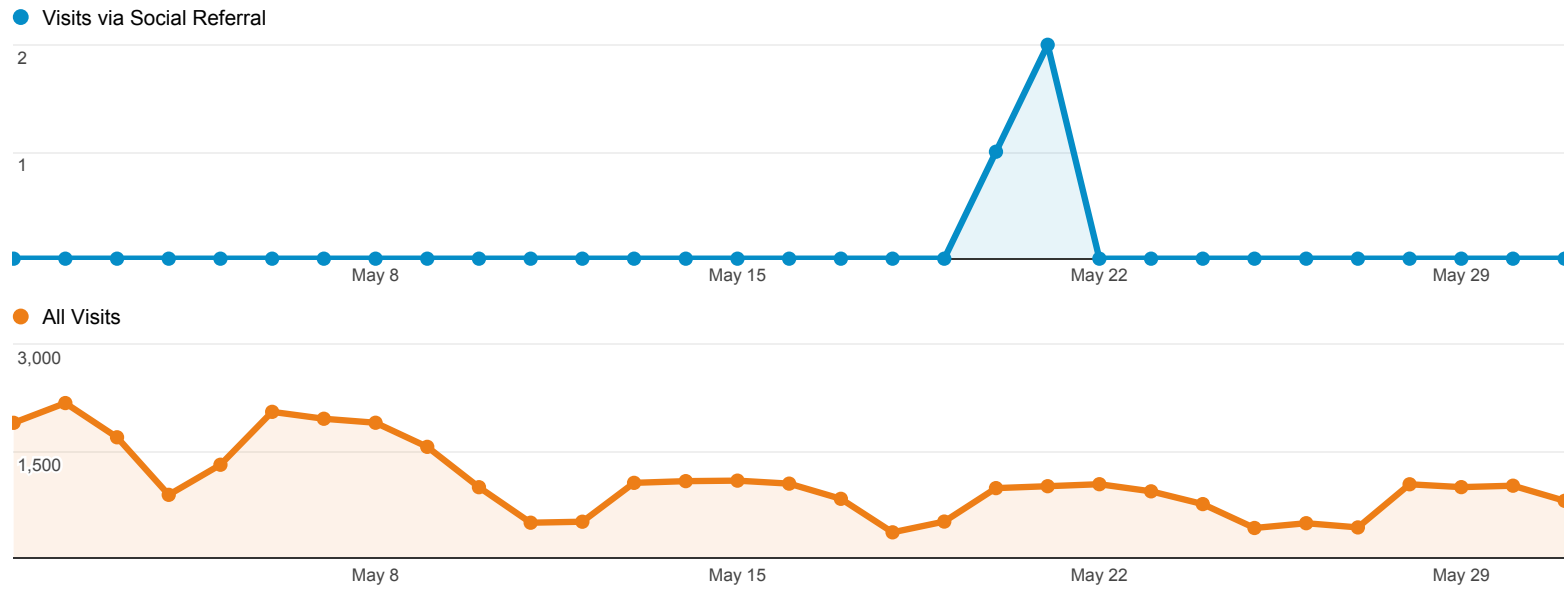

Rows 1 - 8 of 8

May 1, 2013 - May 31, 2013

Social Network Referrals

ALL » SOCIAL NETWORK: reddit

% of visits: 0.01%

Social Referral

Visits via Social Referral

All Visits

Shared URL	Visits	Pageviews	Avg. Visit Duration	Data Hub Activities	Pages / Visit
1. www.library.umaine.edu/theses/default.asp	4	9	00:00:41	0	2.25

Rows 1 - 1 of 1

May 1, 2013 - May 31, 2013

Social Network Referrals

ALL » SOCIAL NETWORK: LibraryThing

% of visits: 0.01%

Social Referral

Shared URL	Visits	Pageviews	Avg. Visit Duration	Pages / Visit
1. www.library.umaine.edu/speccoll/FindingAids/JaneMaryC.htm	3	3	00:00:00	1.00