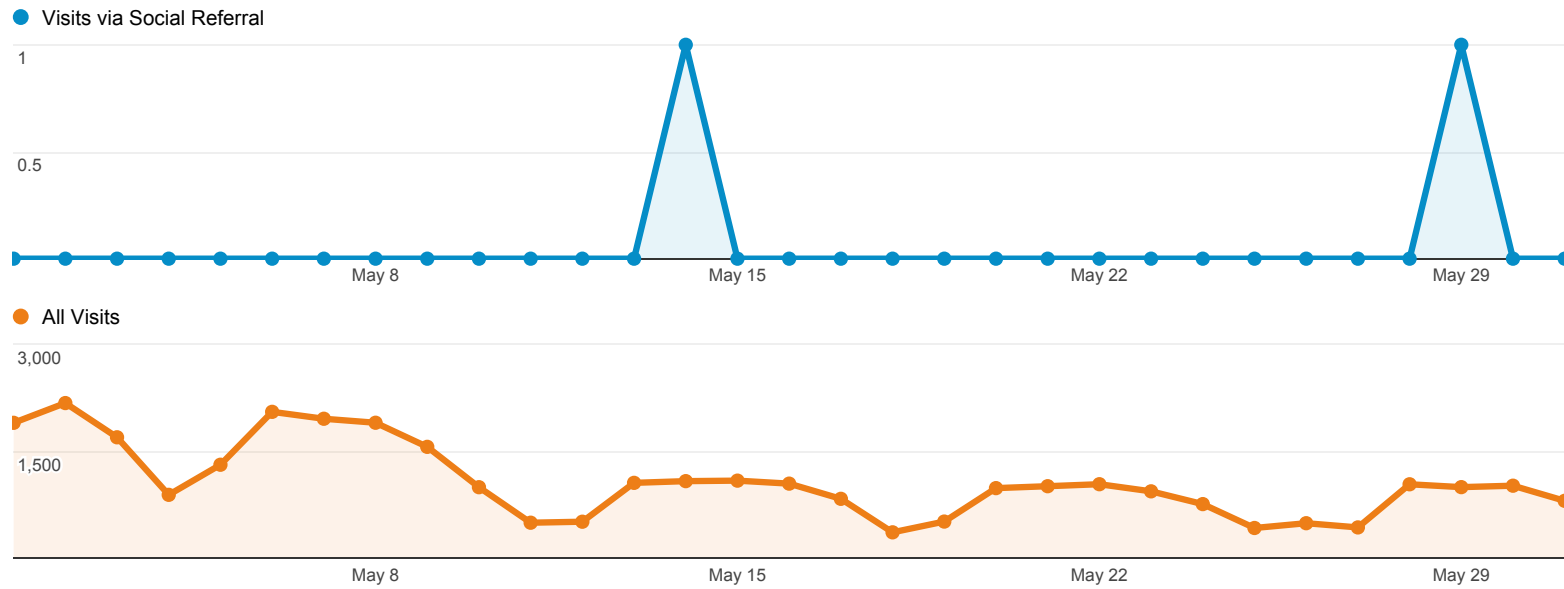

ALL » SOCIAL NETWORK: LibraryThing

% of visits: 0.01%

Social Referral

Shared URL	Visits	Pageviews	Avg. Visit Duration	Pages / Visit
1. www.library.umaine.edu/speccoll/FindingAids/JaneMaryC.htm	3	3	00:00:00	1.00

Rows 1 - 1 of 1

May 1, 2013 - May 31, 2013

Social Network Referrals

ALL » SOCIAL NETWORK: WordPress

% of visits: 0.01%

Social Referral

Shared URL	Visits	Pageviews	Avg. Visit Duration	Pages / Visit
1. www.library.umaine.edu/theses/default.asp	2	3	00:00:20	1.50

Rows 1 - 1 of 1

May 1, 2013 - May 31, 2013

Social Network Referrals

ALL » SOCIAL NETWORK: Tumblr

% of visits: 0.00%

Social Referral

● Visits via Social Referral

● All Visits

Shared URL	Visits	Pageviews	Avg. Visit Duration	Pages / Visit
1. www.library.umaine.edu/science/compsci.htm	1	1	00:00:00	1.00

Rows 1 - 1 of 1