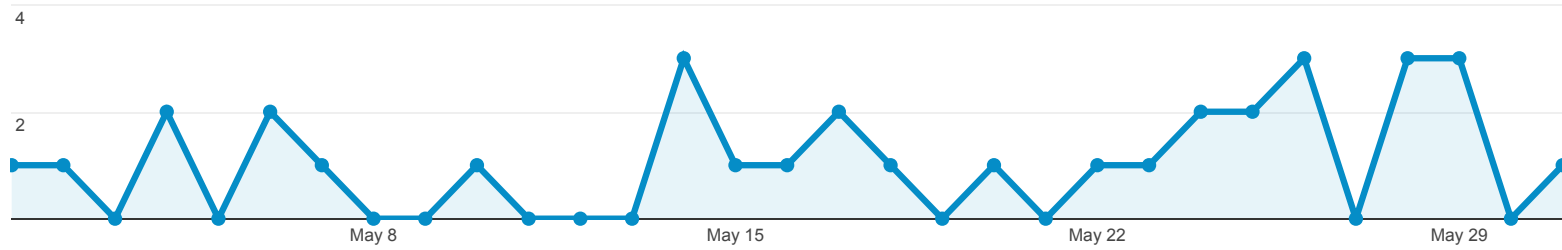

May 1, 2013 - May 31, 2013

Social Network Referrals

% of visits: 100.00%

Social Referral

● Visits via Social Referral

● All Visits

Social Network	Visits	Pageviews	Avg. Visit Duration	Pages / Visit
1. Blogger	33	62	00:05:14	1.88
2. Facebook	29	87	00:02:19	3.00
3. reddit	4	9	00:00:41	2.25
4. LibraryThing	3	3	00:00:00	1.00
5. WordPress	2	3	00:00:20	1.50
6. Tumblr	1	1	00:00:00	1.00

Rows 1 - 6 of 6

May 1, 2013 - May 31, 2013

Social Network Referrals

ALL » SOCIAL NETWORK: Blogger

% of visits: 0.10%

Social Referral

● Visits via Social Referral

● All Visits

Shared URL	Visits	Pageviews	Avg. Visit Duration	Pages / Visit
1. www.library.umaine.edu/theses/default.asp	29	50	00:03:50	1.72
2. library.umaine.edu/yearbooks/default.asp	2	9	00:29:57	4.50
3. www.library.umaine.edu/speccoll/FindingAids/Kingstep.htm	1	2	00:01:43	2.00
4. www.library.umaine.edu/townreport/default.asp	1	1	00:00:00	1.00