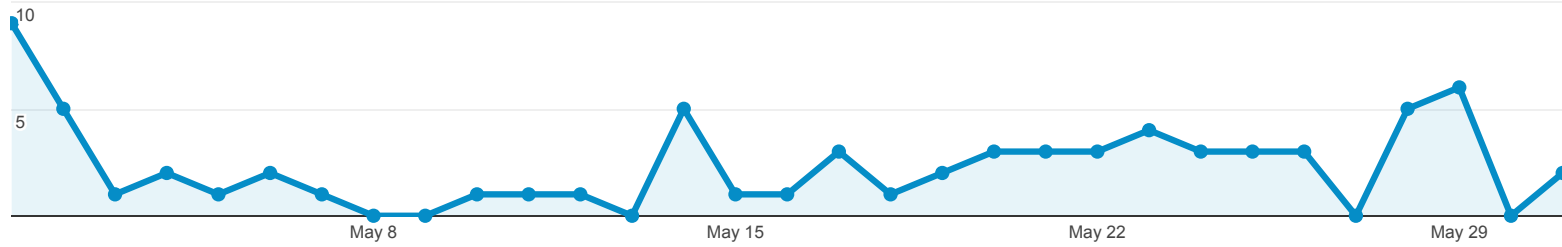

May 1, 2013 - May 31, 2013

Social Network Referrals

% of visits: 100.00%

Social Referral

● Visits via Social Referral

● All Visits

Social Network	Visits	Pageviews	Avg. Visit Duration	Pages / Visit
1. Blogger	33	62	00:05:14	1.88
2. Facebook	29	87	00:02:19	3.00
3. reddit	4	9	00:00:41	2.25
4. LibraryThing	3	3	00:00:00	1.00
5. WordPress	2	3	00:00:20	1.50
6. Tumblr	1	1	00:00:00	1.00

Rows 1 - 6 of 6

May 1, 2013 - May 31, 2013

Social Network Referrals

ALL » SOCIAL NETWORK: Blogger

% of visits: 0.10%

Social Referral

● Visits via Social Referral

● All Visits