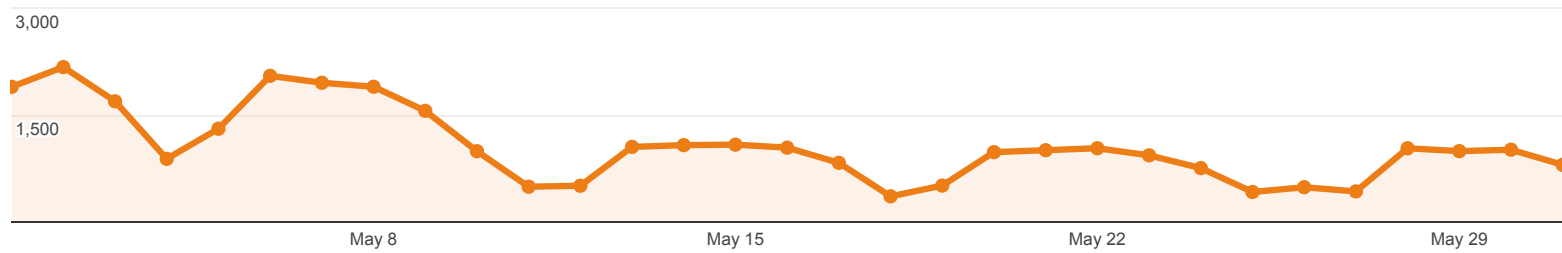

May 1, 2013 - May 31, 2013

Social Network Referrals

% of visits: 100.00%

Social Referral

● Visits via Social Referral

● All Visits

Social Network	Visits	Pageviews	Avg. Visit Duration	Pages / Visit
1. Blogger	33	62	00:05:14	1.88
2. Facebook	29	87	00:02:19	3.00
3. reddit	4	9	00:00:41	2.25
4. LibraryThing	3	3	00:00:00	1.00
5. WordPress	2	3	00:00:20	1.50
6. Tumblr	1	1	00:00:00	1.00

Rows 1 - 6 of 6

May 1, 2013 - May 31, 2013

Social Network Referrals

ALL » SOCIAL NETWORK: Blogger

% of visits: 0.10%

Social Referral

● Visits via Social Referral

● All Visits

Shared URL	Visits	Pageviews	Avg. Visit Duration	Pages / Visit
1. www.library.umaine.edu/theses/default.asp	29	50	00:03:50	1.72
2. library.umaine.edu/yearbooks/default.asp	2	9	00:29:57	4.50
3. www.library.umaine.edu/speccoll/FindingAids/Kingstep.htm	1	2	00:01:43	2.00
4. www.library.umaine.edu/townreport/default.asp	1	1	00:00:00	1.00