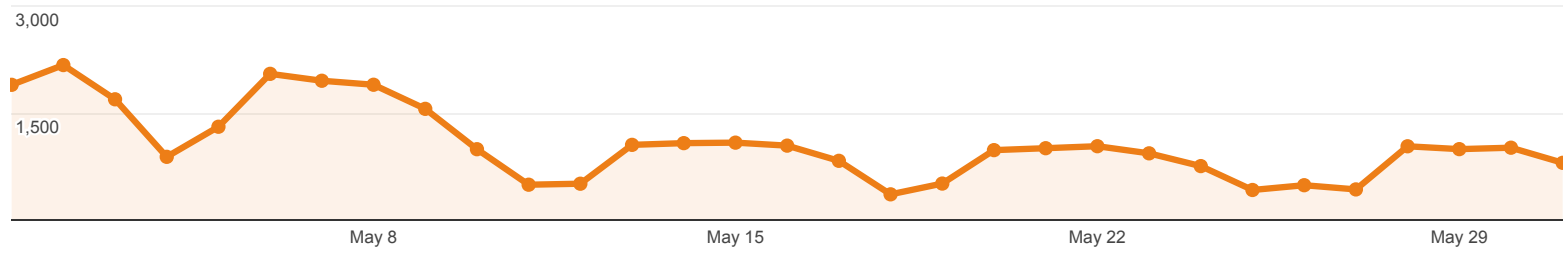

Shared URL	Visits	Pageviews	Avg. Visit Duration	Pages / Visit
1. library.umaine.edu/default.asp	8	28	00:01:37	3.50
2. www.library.umaine.edu/about/hours.htm	6	14	00:00:05	2.33
3. library.umaine.edu/indexesdb/Indexes.asp	5	12	00:01:20	2.40
4. www.library.umaine.edu/yearbooks/Eighties.htm	3	7	00:04:13	2.33
5. www.library.umaine.edu/yearbooks/Seventies.htm	3	8	00:04:36	2.67
6. www.library.umaine.edu/default.asp	2	4	00:00:47	2.00
7. www.library.umaine.edu/circ/OakesRoom.htm	1	3	00:02:39	3.00
8. www.library.umaine.edu/yearbooks/Nineties.htm	1	11	00:16:33	11.00

Rows 1 - 8 of 8

May 1, 2013 - May 31, 2013

Social Network Referrals

ALL » SOCIAL NETWORK: reddit

% of visits: 0.01%

Social Referral

Visits via Social Referral

All Visits

Shared URL	Visits	Pageviews	Avg. Visit Duration	Data Hub Activities	Pages / Visit
1. www.library.umaine.edu/theses/default.asp	4	9	00:00:41	0	2.25

Rows 1 - 1 of 1

May 1, 2013 - May 31, 2013

Social Network Referrals