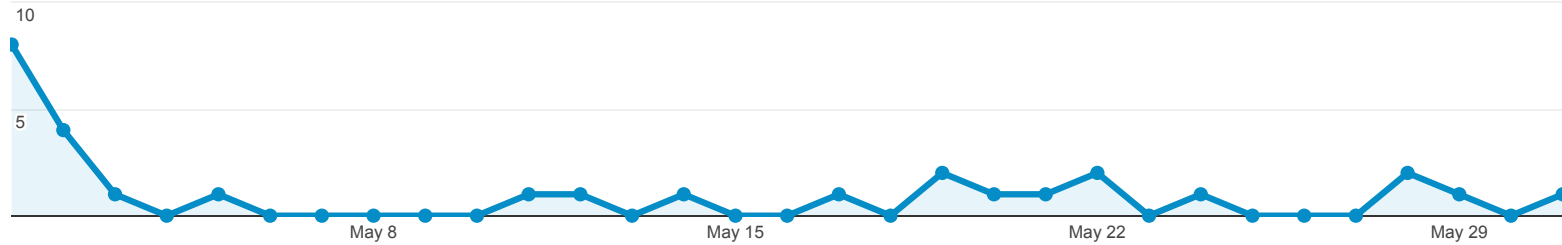

Shared URL	Visits	Pageviews	Avg. Visit Duration	Pages / Visit
1. www.library.umaine.edu/theses/default.asp	29	50	00:03:50	1.72
2. library.umaine.edu/yearbooks/default.asp	2	9	00:29:57	4.50
3. www.library.umaine.edu/speccoll/FindingAids/Kingstep.htm	1	2	00:01:43	2.00
4. www.library.umaine.edu/townreport/default.asp	1	1	00:00:00	1.00

Rows 1 - 4 of 4

May 1, 2013 - May 31, 2013

Social Network Referrals

ALL » SOCIAL NETWORK: Facebook

% of visits: 0.09%

Social Referral

● Visits via Social Referral

● All Visits

Shared URL	Visits	Pageviews	Avg. Visit Duration	Pages / Visit
1. library.umaine.edu/default.asp	8	28	00:01:37	3.50
2. www.library.umaine.edu/about/hours.htm	6	14	00:00:05	2.33
3. library.umaine.edu/indexesdb/Indexes.asp	5	12	00:01:20	2.40
4. www.library.umaine.edu/yearbooks/Eighties.htm	3	7	00:04:13	2.33
5. www.library.umaine.edu/yearbooks/Seventies.htm	3	8	00:04:36	2.67
6. www.library.umaine.edu/default.asp	2	4	00:00:47	2.00
7. www.library.umaine.edu/circ/OakesRoom.htm	1	3	00:02:39	3.00
8. www.library.umaine.edu/yearbooks/Nineties.htm	1	11	00:16:33	11.00