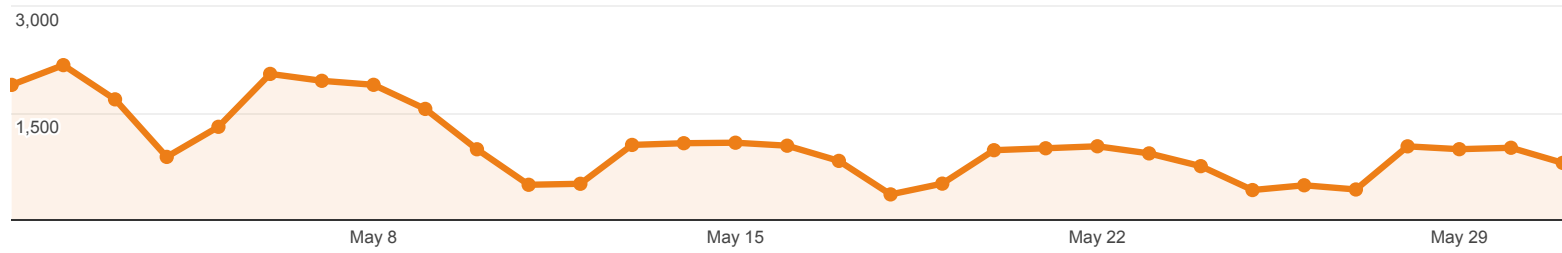

May 1, 2013 - May 31, 2013

Social Network Referrals

% of visits: 100.00%

Social Referral

● Visits via Social Referral

● All Visits

Social Network	Visits	Pageviews	Avg. Visit Duration	Pages / Visit
1. Blogger	33	62	00:05:14	1.88
2. Facebook	29	87	00:02:19	3.00
3. reddit	4	9	00:00:41	2.25
4. LibraryThing	3	3	00:00:00	1.00
5. WordPress	2	3	00:00:20	1.50
6. Tumblr	1	1	00:00:00	1.00

Rows 1 - 6 of 6

May 1, 2013 - May 31, 2013

Social Network Referrals

ALL » SOCIAL NETWORK: Blogger

% of visits: 0.10%

Social Referral

● Visits via Social Referral

● All Visits