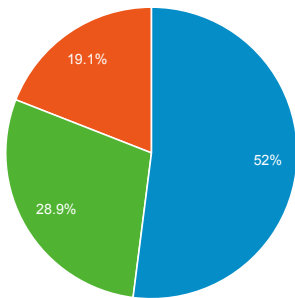

My Dashboard

May 1, 2013 - May 31, 2013

Advanced Segments | + Add Widget | Share | Email | Export | Customize Dashboard | Delete Dashboard

Avg. Visit Duration

Visits by Traffic Type

■ direct ■ organic ■ referral

Visits and Pageviews by Mobile

Mobile (Including Tablet)	Visits	Pageviews
No	32,181	63,276
Yes	1,149	2,235

Visits and Pages / Visit by Mobile ...

Mobile Device Info	Visits	Pages / Visit
Apple iPhone	388	1.91
Apple iPad	348	2.15
(not set)	68	1.24
Samsung GT-I9300 Galaxy SIII	43	1.98
Apple iPod	36	2.14
Motorola XT901 Electrify M	33	2.30
Google Nexus 7	22	1.23
Motorola MOTXT912B Droid Razr 4G	14	2.43
Samsung SCH-I500 F	12	2.17

Visits

Visits

33,330
% of Total: 100.00% (33,330)

Visits and Pages / Visit by Keyword

Keyword	Visits	Pages / Visit
(not provided)	4,980	2.10
fogler library	938	1.93
fogler	274	1.84
(not set)	240	2.92
umaine library	218	2.10
umaine fogler	167	1.38
umaine library hours	123	1.66
umaine thesis	117	1.47
http://www.library.umaine.edu/	93	2.38
fogler library hours	74	2.16