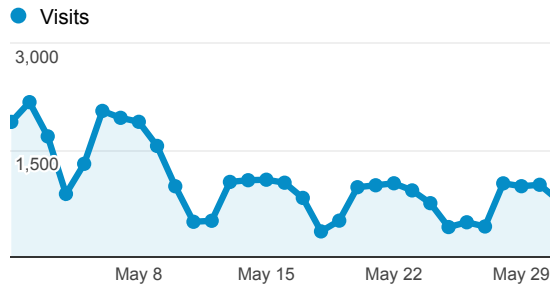

Visits

Visits

33,330
% of Total: 100.00% (33,330)

Visits and Pages / Visit by Keyword

Keyword	Visits	Pages / Visit
(not provided)	4,980	2.10
fogler library	938	1.93
fogler	274	1.84
(not set)	240	2.92
umaine library	218	2.10
umaine fogler	167	1.38
umaine library hours	123	1.66
umaine thesis	117	1.47
http://www.library.umaine.edu/	93	2.38
fogler library hours	74	2.16

Visits and Pages / Visit by Source / Medium

Source / Medium	Visits	Pages / Visit
(direct) / (none)	17,337	1.81
google / organic	9,047	2.03
umaine.edu / referral	3,764	2.35
libraries.maine.edu / referral	545	2.23
google.com / referral	418	2.20
bing / organic	323	1.93
library.umaine.edu / referral	186	2.39
maine.gov / referral	185	2.01
qq4nm4zz3u.search.serialssolutions.com / referral	179	2.11

Pageviews

65,511
% of Total: 100.00% (65,511)

Pageviews by Page Title

Page Title	Pageviews
Fogler Library, the University of Maine	37,297
Fogler Library: Indexes and Databases	9,983
Fogler Library: Ejournals@UMaine	3,256
Fogler Library: Hours	2,371
Fogler Library: Maine Town Reports: Holdings by Town	466
Fogler Library: Interlibrary Loan	454
Fogler Library: Contacts	423
UM Fogler Library Electronic Theses and Dissertations	406
Fogler Library: Census Information	396
Fogler Library: Prism: The University of Maine Yearbook Online	386

Exits and Pageviews by Exit Page

Exit Page	Exits	Pageviews
/default.asp	18,139	24,635
/default_ursus.asp	2,384	5,960
/ejournals/default.asp	1,493	4,188
/indexesdb/Indexes.asp	1,407	3,297
/indexesdb/Indexes.asp?search=A&range=SZ	1,198	3,927
/about/hours.htm	1,006	2,698
/indexesdb/Indexes.asp?search=A&range=DH	575	1,942
/indexesdb/Indexes.asp?search=A&range=HN	524	1,713
/indexesdb/Indexe