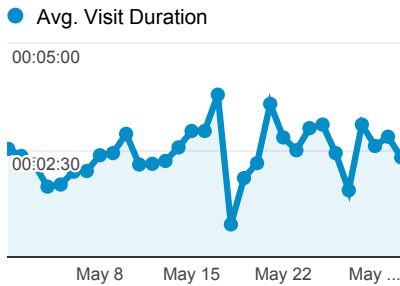

My Dashboard

May 1, 2013 - May 31, 2013

Advanced Segments | + Add Widget | Share | Email | Export | Customize Dashboard | Delete Dashboard

Avg. Visit Duration

Visits by Traffic Type

■ direct ■ organic ■ referral