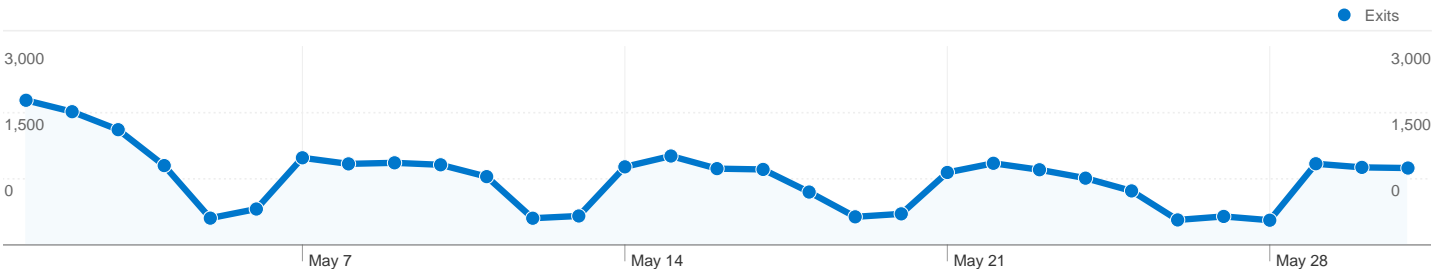

31,526 visits exited from 840 pages

Exit Pages

Page	Exits	Pageviews	% Exit
<table border="0" style="width: 100%;"> <tr> <td style="width: 33%;">Exits 31,526 % of Site Total: 100.00%</td> <td style="width: 33%;">Pageviews 68,116 % of Site Total: 98.69%</td> <td style="width: 33%;">% Exit 46.28% Site Avg: 45.68% (1.32%)</td> </tr> </table>			
/speccoll/FindingAids/WoodsumFamily.htm	2	4	50.00%
/speccoll/FindingAids/traskhenryo.htm	2	2	100.00%
/speccoll/findingaids/priceharriet.htm	2	2	100.00%
/speccoll/statdocs.htm	2	17	11.76%
/speccoll/univcol.htm	2	21	9.52%
/staff/beattie.htm	2	3	66.67%
/staff/curtis.htm	2	5	40.00%
/subjectPortal/admin/cataloging.aspx	2	70	2.86%
/techserv/Cataloging/Kirtas/OCR_TownReports.htm	2	3	66.67%
/techserv/Cataloging/Themed_Journals.htm	2	2	100.00%
/techserv/Cataloging/audiobooks.htm	2	3	66.67%
/techserv/Cataloging/bakertaylor.htm	2	2	100.00%
/techserv/Cataloging/mlc4pamphlets.htm	2	3	66.67%
/techserv/Cataloging/oclc_macros.htm	2	2	100.00%
/techserv/Cataloging/onthefly.htm	2	2	100.00%
/techserv/Cataloging/repair_replace.htm	2	4	50.00%
/techserv/Serials/ERM/clientcenter.htm	2	5	40.00%
/techserv/Serials/Processing/claims.htm	2	3	66.67%
/techserv/Serials/Processing/standing_orders.htm	2	4	50.00%
/techserv/default.asp	2	46	4.35%
/techserv/default.htm	2	7	28.57%
/techserv/urlchecking.htm	2	4	50.00%