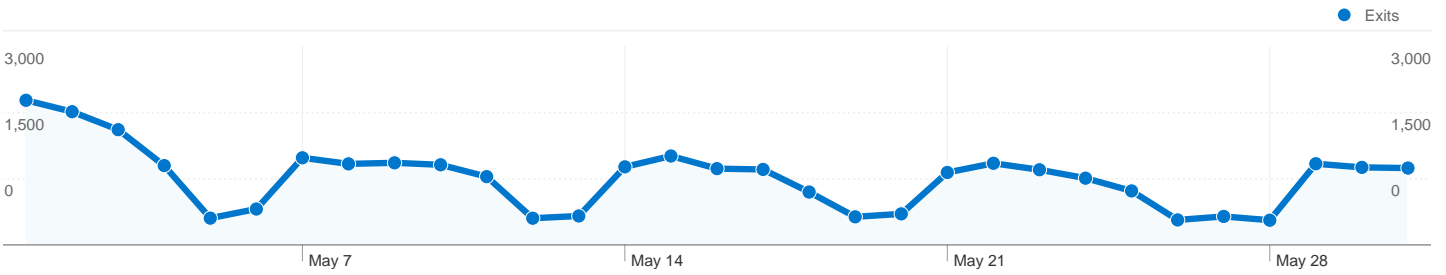

31,526 visits exited from 840 pages

Exit Pages

Page	Exits	Pageviews	% Exit
Exits 31,526 % of Site Total: 100.00%	Pageviews 68,116 % of Site Total: 98.69%	% Exit 46.28% Site Avg: 45.68% (1.32%)	
Page	Exits	Pageviews	% Exit
/default.asp	15,568	30,517	51.01%
/default_ursus.asp	2,282	3,627	62.92%
/ejournals/default.asp	1,533	4,212	36.40%
/indexesdb/Indexes.asp	1,419	4,139	34.28%
/indexesdb/Indexes.asp?search=A&range=SZ	1,234	1,956	63.09%
/about/hours.htm	689	1,646	41.86%
/indexesdb/Indexes.asp?search=A&range=HN	499	905	55.14%
/default_idb.asp	478	2,555	18.71%
/indexesdb/Indexes.asp?search=A&range=NS	399	647	61.67%
/default_res.htm	381	711	53.59%
			1 - 10 of 840