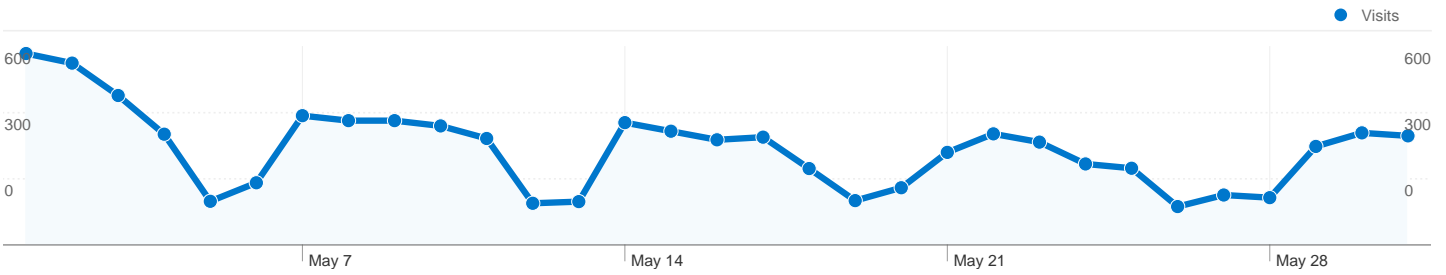

Sunday, May 27, 2012	 1.13% (782)
Monday, May 28, 2012	 1.11% (763)
Tuesday, May 29, 2012	 3.77% (2,605)
Wednesday, May 30, 2012	 4.06% (2,805)
Thursday, May 31, 2012	 3.88% (2,680)

15,454 people visited this site

31,526 Visits

15,454 Absolute Unique Visitors

69,018 Pageviews

2.19 Average Pageviews

00:02:53 Time on Site

59.19% Bounce Rate

40.24% New Visits

Technical Profile

Browser	Visits	% visits
Firefox	15,279	48.46%
Internet Explorer	6,942	22.02%
Safari	5,301	16.81%
Chrome	3,459	10.97%
Android Browser	121	0.38%

Search sent 8,995 total visits via 1,778 keywords

Site Usage						
Visits 8,995 % of Site Total: 28.53%	Pages/Visit 2.22 Site Avg: 2.19 (1.25%)	Avg. Time on Site 00:02:13 Site Avg: 00:02:53 (-23.05%)	% New Visits 29.68% Site Avg: 40.24% (-26.24%)	Bounce Rate 52.35% Site Avg: 59.19% (-11.55%)		
Keyword	Visits	Pages/Visit	Avg. Time on Site	% New Visits	Bounce Rate	
(not provided)	2,650	2.14	00:01:46	20.83%	45.74%	
fogler library	1,083	2.31	00:02:04	16.99%	47.37%	
fogler	380	2.32	00:01:34	18.95%	39.74%	
umaine library	253	2.18	00:01:34	29.25%	45.45%	
university of maine library	221	1.76	00:02:29	26.70%	63.35%	
umaine fogler	198	1.91	00:01:47	17.68%	53.03%	
fogler library hours	167	1.76	00:00:42	13.77%	49.70%	
holiday schedule	166	1.83	00:07:12	0.00%	59.64%	
fogler library umaine	118	1.36	00:01:16	8.47%	87.29%	
william tell club	107	2.48	00:01:29	0.00%	0.93%	
1 - 10 of 1,778						