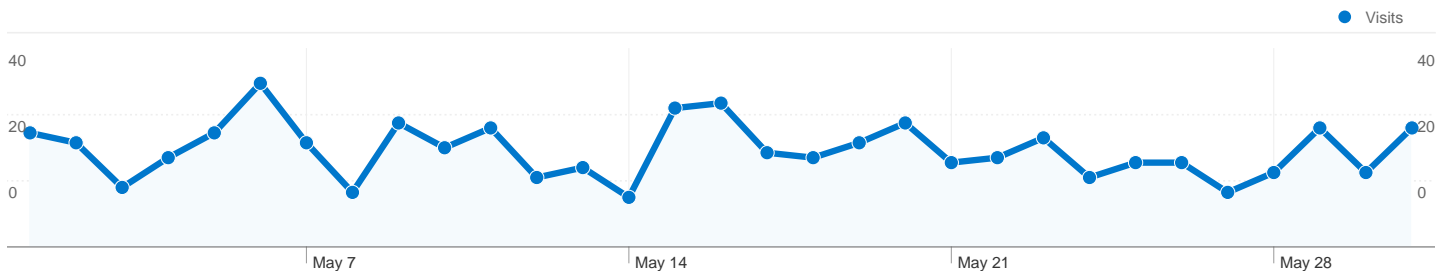

Most visits tracked: 1 pageviews

Pageviews in the visit	Visits with this many pageviews	Percentage of all visits
1 pageviews	18,659.00	 59.19%
2 pageviews	6,030.00	 19.13%
3 pageviews	3,062.00	 9.71%
4 pageviews	1,257.00	 3.99%
5 pageviews	674.00	 2.14%
6 pageviews	467.00	 1.48%
7 pageviews	310.00	 0.98%
8 pageviews	221.00	 0.70%
9 pageviews	171.00	 0.54%
10 pageviews	112.00	 0.36%
11 pageviews	73.00	 0.23%
12 pageviews	67.00	 0.21%
13 pageviews	67.00	 0.21%
14 pageviews	49.00	 0.16%
15 pageviews	30.00	 0.10%
16 pageviews	42.00	 0.13%
17 pageviews	36.00	 0.11%
18 pageviews	16.00	 0.05%
19 pageviews	18.00	 0.06%
20+ pageviews	165.00	 0.52%

Average Pageviews for all visitors

May 1, 2012 - May 31, 2012

Comparing to: Site

2.19 Pages/Visit

Tuesday, May 1, 2012	1.95
Wednesday, May 2, 2012	1.95
Thursday, May 3, 2012	1.95
Friday, May 4, 2012	2.23
Saturday, May 5, 2012	1.74
Sunday, May 6, 2012	2.03
Monday, May 7, 2012	2.40
Tuesday, May 8, 2012	2.57
Wednesday, May 9, 2012	2.39
Thursday, May 10, 2012	2.37
Friday, May 11, 2012	2.21
Saturday, May 12, 2012	2.03
Sunday, May 13, 2012	2.09
Monday, May 14, 2012	2.28
Tuesday, May 15, 2012	2.35
Wednesday, May 16, 2012	2.18
Thursday, May 17, 2012	2.43
Friday, May 18, 2012	2.18
Saturday, May 19, 2012	1.86
Sunday, May 20, 2012	2.24
Monday, May 21, 2012	2.19
Tuesday, May 22, 2012	2.21
Wednesday, May 23, 2012	2.27
Thursday, May 24, 2012	2.11
Friday, May 25, 2012	2.24
Saturday, May 26, 2012	1.89