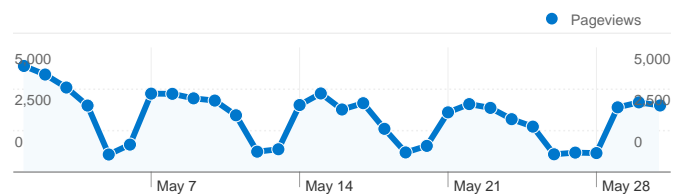

Site Usage

31,526 Visits

59.19% Bounce Rate

69,018 Pageviews

00:02:53 Avg. Time on Site

2.19 Pages/Visit

40.24% % New Visits

Top Content

Pageviews
69,018

Traffic Sources Overview

- **Direct Traffic**
15,850.00 (50.28%)
- **Search Engines**
8,995.00 (28.53%)
- **Referring Sites**
6,680.00 (21.19%)
- **Other**
1 (> 0.00%)

Visitors Overview

Visitors
15,454

Depth of Visit	
Pageviews in the visit	Visits with this many pageviews
1 pageviews	59.19%
2 pageviews	19.13%
3 pageviews	9.71%
4 pageviews	3.99%
5 pageviews	2.14%
6 pageviews	1.48%
7 pageviews	0.98%
8 pageviews	0.70%
9 pageviews	0.54%
10 pageviews	0.36%
11 pageviews	0.23%
12 pageviews	0.21%
13 pageviews	0.21%
14 pageviews	0.16%
15 pageviews	0.10%
16 pageviews	0.13%
17 pageviews	0.11%
18 pageviews	0.05%
19 pageviews	0.06%
20+ pageviews	0.52%

31,526 Visits

15,454 Absolute Unique Visitors

69,018 Pageviews

2.19 Average Pageviews

00:02:53 Time on Site

59.19% Bounce Rate

40.24% New Visits

Technical Profile