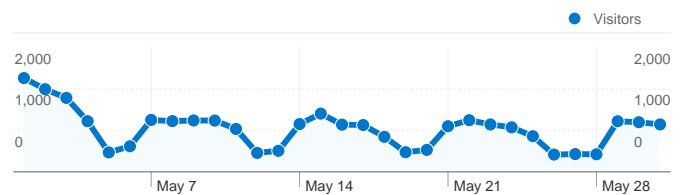

Site Usage

31,526 Visits

59.19% Bounce Rate

69,018 Pageviews

00:02:53 Avg. Time on Site

2.19 Pages/Visit

40.24% % New Visits

Top Content

Pageviews
69,018

Traffic Sources Overview

- **Direct Traffic**
15,850.00 (50.28%)
- **Search Engines**
8,995.00 (28.53%)
- **Referring Sites**
6,680.00 (21.19%)
- **Other**
1 (> 0.00%)

Visitors Overview

Visitors
15,454

Depth of Visit	
Pageviews in the visit	Visits with this many pageviews
1 pageviews	59.19%
2 pageviews	19.13%
3 pageviews	9.71%
4 pageviews	3.99%
5 pageviews	2.14%
6 pageviews	1.48%
7 pageviews	0.98%
8 pageviews	0.70%
9 pageviews	0.54%
10 pageviews	0.36%
11 pageviews	0.23%
12 pageviews	0.21%
13 pageviews	0.21%
14 pageviews	0.16%
15 pageviews	0.10%
16 pageviews	0.13%
17 pageviews	0.11%
18 pageviews	0.05%
19 pageviews	0.06%
20+ pageviews	0.52%

31,526 Visits

15,454 Absolute Unique Visitors

69,018 Pageviews

2.19 Average Pageviews

00:02:53 Time on Site

59.19% Bounce Rate

40.24% New Visits

Technical Profile