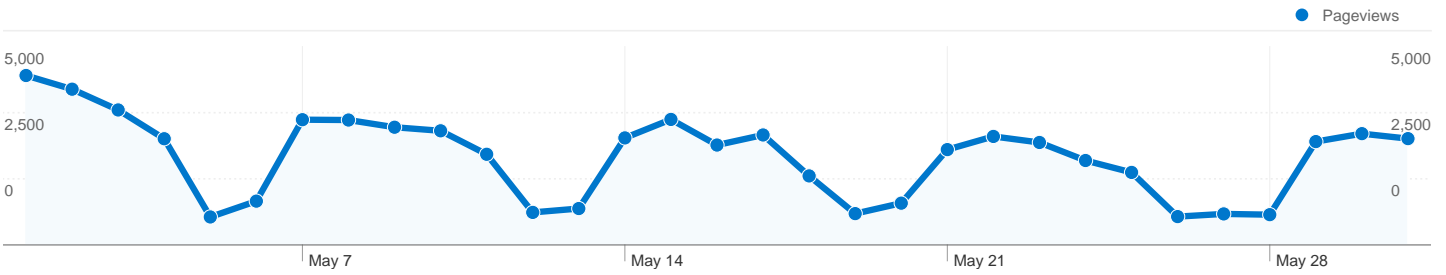

1,064 pages were viewed a total of 69,018 times

Content Performance

Pageviews 69,018 % of Site Total: 100.00%	Unique Pageviews 49,128 % of Site Total: 100.00%	Avg. Time on Page 00:02:25 Site Avg: 00:02:25 (0.00%)	Bounce Rate 59.19% Site Avg: 59.19% (0.00%)	% Exit 45.68% Site Avg: 45.68% (0.00%)	$ Index $0.00 Site Avg: $0.00 (0.00%)

Page	Pageviews	Unique Pageviews	Avg. Time on Page	Bounce Rate	% Exit	$ Index
/default.asp	30,517	22,876	00:02:42	58.43%	51.01%	$0.00
/ejournals/default.asp	4,212	1,793	00:04:26	58.60%	36.40%	$0.00
/indexesdb/Indexes.asp	4,139	3,266	00:01:17	50.60%	34.28%	$0.00
/default_ursus.asp	3,627	3,117	00:05:09	53.71%	62.92%	$0.00
/default_idb.asp	2,555	1,979	00:00:27	50.83%	18.71%	$0.00
/indexesdb/Indexes.asp?search=A&range=SZ	1,956	1,553	00:05:36	71.43%	63.09%	$0.00
/about/hours.htm	1,646	791	00:00:25	0.00%	41.86%	$0.00
/indexesdb/Indexes.asp?search=A&range=HN	905	709	00:03:38	70.91%	55.14%	$0.00
/default_res.htm	711	591	00:01:48	71.43%	53.59%	$0.00
/indexesdb/Indexes.asp?search=A&range=NS	647	544	00:04:39	80.56%	61.67%	$0.00

1 - 10 of 1,064