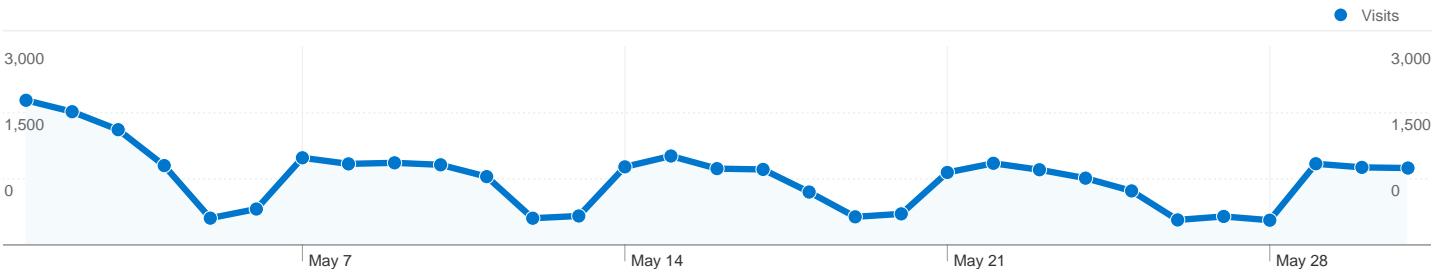

All traffic sources sent a total of 31,526 visits

50.28% Direct Traffic

21.19% Referring Sites

28.53% Search Engines

- Direct Traffic
  15,850.00 (50.28%)
- Search Engines
  8,995.00 (28.53%)
- Referring Sites
  6,680.00 (21.19%)
- Other
  1 (> 0.00%)

Top Traffic Sources

Sources	Visits	% visits	Keywords	Visits	% visits
(direct) ((none))	15,850	50.28%	(not provided)	2,650	29.46%
google (organic)	8,317	26.38%	fogler library	1,083	12.04%
umaine.edu (referral)	3,333	10.57%	fogler	380	4.22%
libraries.maine.edu (referral)	594	1.88%	umaine library	253	2.81%
qq4nm4zz3u.search.serialssolu	451	1.43%	university of maine library	221	2.46%