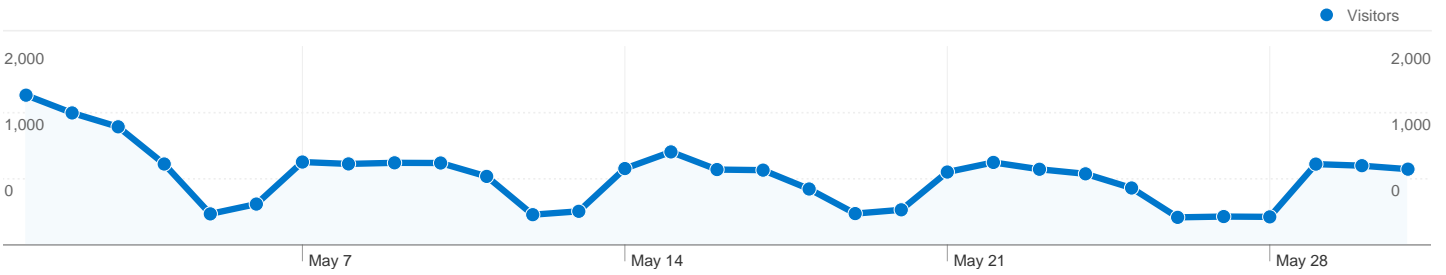

15,454 people visited this site

31,526 Visits

15,454 Absolute Unique Visitors

69,018 Pageviews

2.19 Average Pageviews

00:02:53 Time on Site

59.19% Bounce Rate

40.24% New Visits

Technical Profile

Browser	Visits	% visits
Firefox	15,279	48.46%
Internet Explorer	6,942	22.02%
Safari	5,301	16.81%
Chrome	3,459	10.97%
Android Browser	121	0.38%