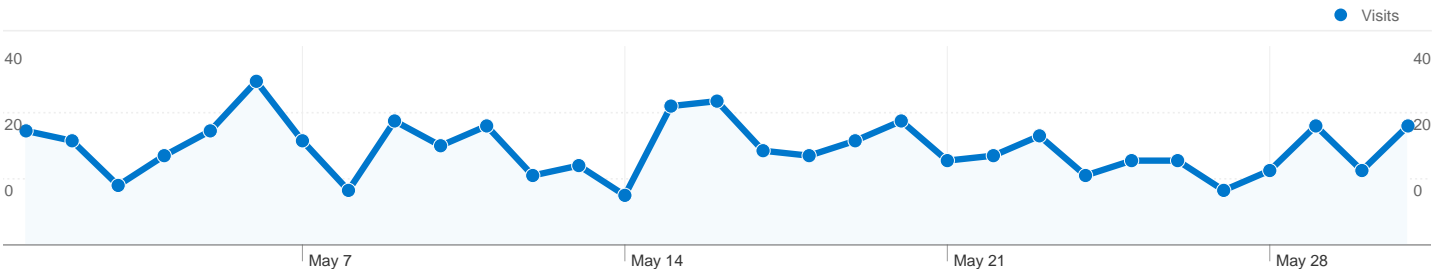

These mobile carriers sent 605 visits via 89 service providers

Site Usage

Visits	Pages/Visit	Avg. Time on Site	% New Visits	Bounce Rate	
605 % of Site Total: 1.92%	1.95 Site Avg: 2.19 (-11.14%)	00:01:03 Site Avg: 00:02:53 (-63.32%)	62.31% Site Avg: 40.24% (54.84%)	44.30% Site Avg: 59.19% (-25.16%)	
Service Provider	Visits	Pages/Visit	Avg. Time on Site	% New Visits	Bounce Rate
road runner holdco llc	145	1.99	00:00:51	55.86%	36.55%
service provider corporation	99	1.96	00:00:50	62.63%	40.40%
cellco partnership dba verizon wireless	74	1.93	00:01:12	62.16%	47.30%
state of maine	66	2.02	00:00:45	42.42%	33.33%
fairpoint communications inc.	41	1.88	00:00:55	39.02%	36.59%
comcast cable communications inc.	16	1.94	00:00:34	81.25%	68.75%
verizon online llc	16	2.44	00:04:02	87.50%	56.25%
comcast cable communications holdings inc	10	1.50	00:02:17	80.00%	60.00%
research in motion limited	9	2.00	00:00:07	77.78%	33.33%
great works internet	8	2.12	00:00:49	37.50%	50.00%

1 - 10 of 89