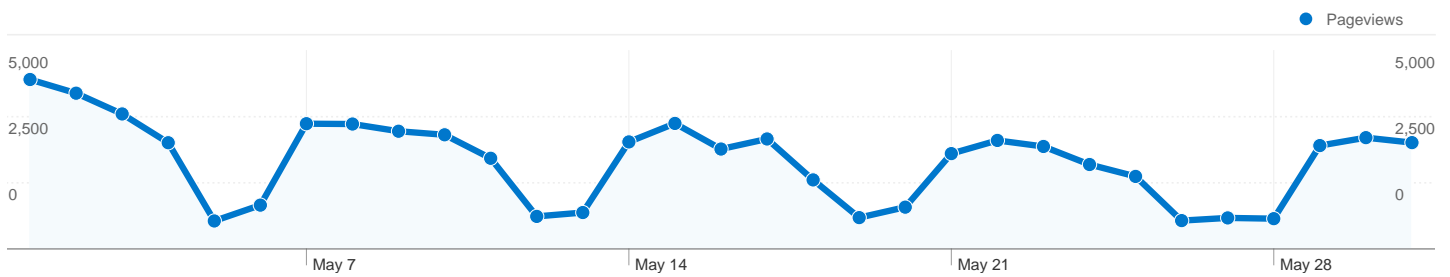

69,018 Pageviews

Tuesday, May 1, 2012	6.19% (4,271)
Wednesday, May 2, 2012	5.69% (3,926)
Thursday, May 3, 2012	4.93% (3,403)
Friday, May 4, 2012	3.88% (2,677)
Saturday, May 5, 2012	1.02% (705)
Sunday, May 6, 2012	1.60% (1,104)
Monday, May 7, 2012	4.57% (3,157)
Tuesday, May 8, 2012	4.56% (3,149)
Wednesday, May 9, 2012	4.30% (2,967)
Thursday, May 10, 2012	4.17% (2,877)
Friday, May 11, 2012	3.31% (2,285)
Saturday, May 12, 2012	1.19% (820)
Sunday, May 13, 2012	1.33% (917)
Monday, May 14, 2012	3.91% (2,698)
Tuesday, May 15, 2012	4.58% (3,164)
Wednesday, May 16, 2012	3.65% (2,518)
Thursday, May 17, 2012	4.02% (2,772)
Friday, May 18, 2012	2.52% (1,740)
Saturday, May 19, 2012	1.14% (789)
Sunday, May 20, 2012	1.53% (1,053)
Monday, May 21, 2012	3.48% (2,403)
Tuesday, May 22, 2012	3.96% (2,735)
Wednesday, May 23, 2012	3.74% (2,583)
Thursday, May 24, 2012	3.08% (2,128)
Friday, May 25, 2012	2.65% (1,828)
Saturday, May 26, 2012	1.03% (714)