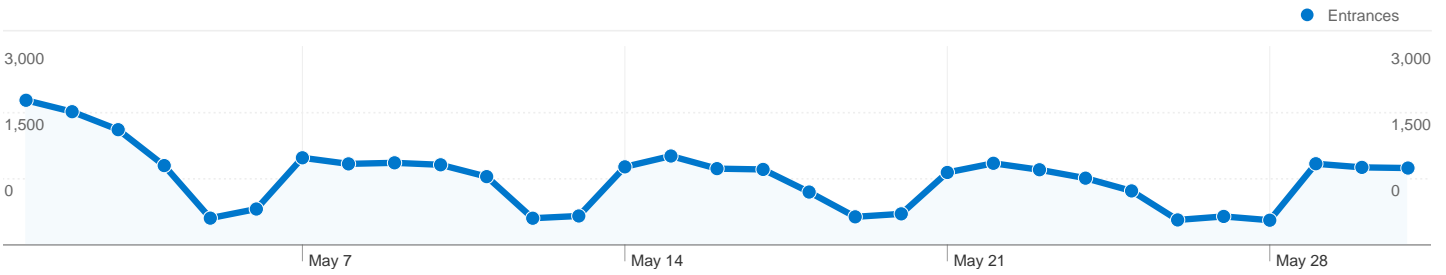

31,526 visits entered the site through 720 pages

Landing Pages

Page	Entrances	Bounces	Bounce Rate
Entrances 31,526 % of Site Total: 100.00%	Bounces 18,659 % of Site Total: 100.00%	Bounce Rate 59.19% Site Avg: 59.19% (0.00%)	
/default.asp	22,324	13,043	58.43%
/ejournals/default.asp	930	545	58.60%
/indexesdb/Indexes.asp	745	377	50.60%
/default_idb.asp	602	306	50.83%
/default_ursus.asp	566	304	53.71%
/about/hours.htm	407	0	0.00%
/census/default.asp	273	59	21.61%
/yearbooks/default.asp	217	32	14.75%
/indexesdb/Indexes.asp?search=A&range=SZ	203	145	71.43%
/um/pagepush/http://library.umaine.edu	197	184	93.40%
			1 - 10 of 720