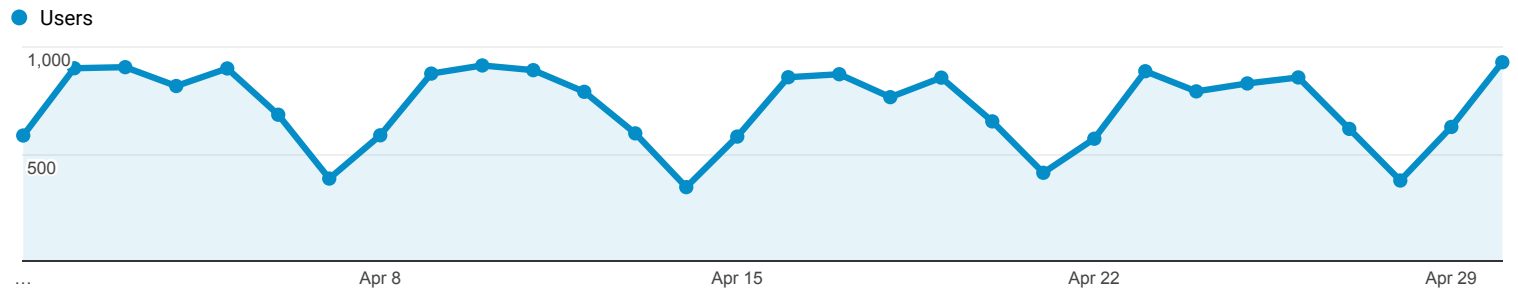

Traffic Sources

All Users
100.00% Users

Apr 1, 2018 - Apr 30, 2018

Explorer

Summary

Source / Medium	Acquisition			Behavior			Conversions		
	Users	New Users	Sessions	Bounce Rate	Pages / Session	Avg. Session Duration	Mobile IDB Access (Goal 1 Conversion Rate)	Mobile IDB Access (Goal 1 Completions)	Mobile IDB Access (Goal 1 Value)
	10,646 % of Total: 100.00% (10,646)	5,930 % of Total: 100.07% (5,926)	31,014 % of Total: 100.00% (31,014)	43.53% Avg for View: 43.53% (0.00%)	2.66 Avg for View: 2.66 (0.00%)	00:04:25 Avg for View: 00:04:25 (0.00%)	14.37% Avg for View: 14.37% (0.00%)	4,457 % of Total: 100.00% (4,457)	\$0.00 % of Total: 0.00% (\$0.00)
1. google / organic	5,983 (49.77%)	2,909 (49.06%)	15,726 (50.71%)	42.15%	2.81	00:04:34	14.26%	2,243 (50.33%)	\$0.00 (0.00%)
2. (direct) / (none)	3,250 (27.03%)	2,325 (39.21%)	6,690 (21.57%)	48.28%	2.12	00:02:46	18.70%	1,251 (28.07%)	\$0.00 (0.00%)
3. bb.courses.maine.edu / referral	675 (5.61%)	182 (3.07%)	1,488 (4.80%)	53.56%	2.40	00:05:28	8.67%	129 (2.89%)	\$0.00 (0.00%)
4. libguides.library.umaine.edu / referral	502 (4.18%)	21 (0.35%)	1,912 (6.16%)	42.26%	3.35	00:05:56	10.62%	203 (4.55%)	\$0.00 (0.00%)
5. umaine.summon.serialssolutions.com / referral	320 (2.66%)	4 (0.07%)	1,335 (4.30%)	45.47%	3.24	00:07:08	12.73%	170 (3.81%)	\$0.00 (0.00%)
6. umaine.edu / referral	292 (2.43%)	109 (1.84%)	1,037 (3.34%)	34.81%	2.62	00:06:44	10.41%	108 (2.42%)	\$0.00 (0.00%)
7. bing / organic	291 (2.42%)	137 (2.31%)	874 (2.82%)	39.02%	2.52	00:04:08	12.70%	111 (2.49%)	\$0.00 (0.00%)
8. yahoo / organic	117 (0.97%)	40 (0.67%)	228 (0.74%)	42.54%	2.40	00:02:29	10.96%	25 (0.56%)	\$0.00 (0.00%)
9. umaine.summon.serialssolutions.com.prxy4.ursus.maine.edu / referral	47 (0.39%)	1 (0.02%)	165 (0.53%)	46.06%	2.21	00:03:07	9.70%	16 (0.36%)	\$0.00 (0.00%)
10. digitalcommons.library.umaine.edu / referral	33 (0.27%)	17 (0.29%)	129 (0.42%)	35.66%	1.94	00:02:59	3.10%	4 (0.09%)	\$0.00 (0.00%)
11. libraries.maine.edu / referral	29 (0.24%)	4 (0.07%)	83 (0.27%)	19.28%	3.10	00:04:27	6.02%	5 (0.11%)	\$0.00 (0.00%)
12. ecosia.org / referral	25 (0.21%)	3 (0.05%)	109 (0.35%)	44.04%	2.72	00:02:43	4.59%	5 (0.11%)	\$0.00 (0.00%)
13. maine.gov / referral	23 (0.19%)	21 (0.35%)	23 (0.07%)	17.39%	1.91	00:00:41	0.00%	0 (0.00%)	\$0.00 (0.00%)
14. qq4nm4zz3u.search.serialssolutions.com / referral	21 (0.17%)	0 (0.00%)	112 (0.36%)	47.32%	2.53	00:03:20	8.93%	10 (0.22%)	\$0.00 (0.00%)
15. refchatter.net / referral	20 (0.17%)	0 (0.00%)	55 (0.18%)	49.09%	2.60	00:06:21	5.45%	3 (0.07%)	\$0.00 (0.00%)
16. web-b-ebshost-com.prxy4.ursus.maine.edu	20	0	34	50.50%	2.25	00:04:47	5.00%	20	\$0.00