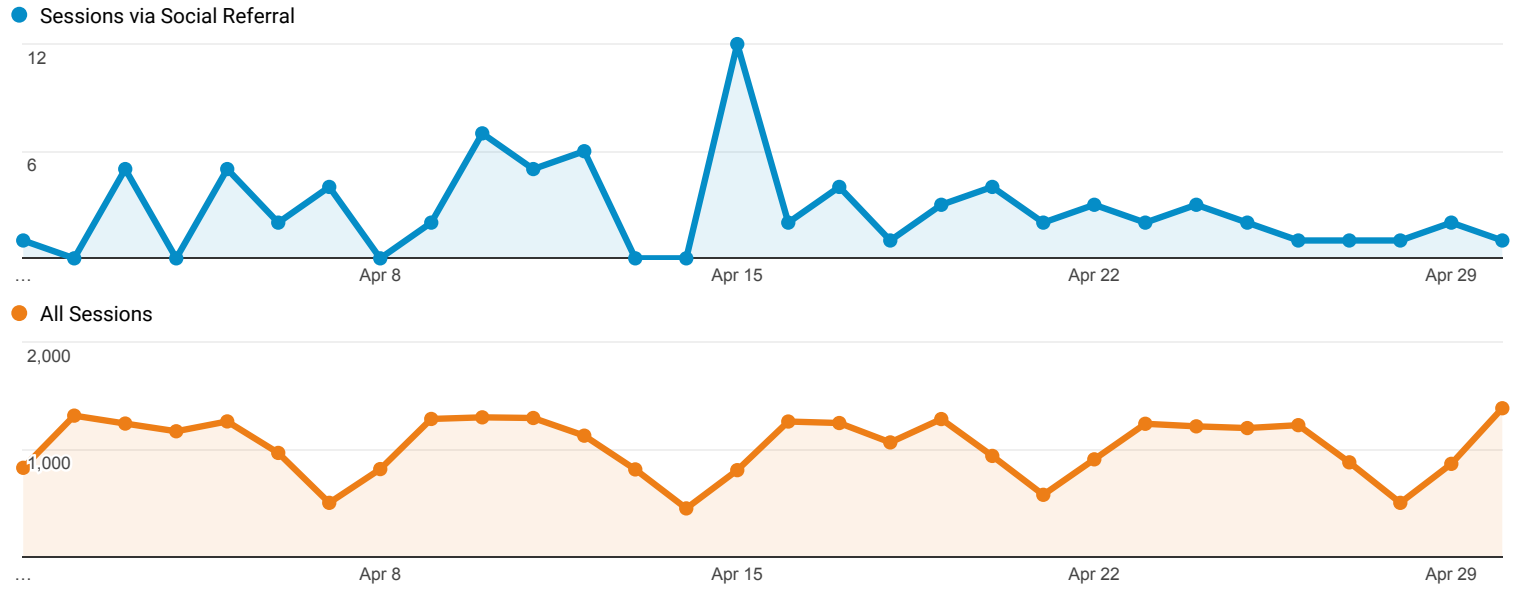

Apr 1, 2018 - Apr 30, 2018

Social Network Referrals

All Users
100.00% Sessions

Social Referral

Social Network	Sessions	Pageviews	Avg. Session Duration	Pages / Session
1. Facebook	80 (98.77%)	172 (99.42%)	00:01:17	2.15
2. Pinterest	1 (1.23%)	1 (0.58%)	00:00:00	1.00

Rows 1 - 2 of 2

Apr 1, 2018 - Apr 30, 2018

Social Network Referrals

ALL » SOCIAL NETWORK: Facebook

All Users
0.26% Sessions

Social Referral

Shared URL	Sessions	Pageviews	Avg. Session Duration	Pages / Session
1. library.umaine.edu/	55 (68.75%)	134 (77.91%)	00:01:35	2.44
2. libguides.library.umaine.edu/citation	3 (3.75%)	5 (2.91%)	00:00:26	1.67
3. library.umaine.edu/about/fogler-library-magazine/	3 (3.75%)	3 (1.74%)	00:00:36	1.00
4. library.umaine.edu/event/introduction-cloud-data-storage/	3 (3.75%)	3 (1.74%)	00:00:18	1.00
5. libguides.library.umaine.edu/hdcc2018	2 (2.50%)	2 (1.16%)	00:00:00	1.00
6. libguides.library.umaine.edu/interlibraryloan	2 (2.50%)	2 (1.16%)	00:00:00	1.00
7. library.umaine.edu/404.html? from=http://m.facebook.com/&page=/science/compsci.htm	2 (2.50%)	2 (1.16%)	00:00:08	1.00
8. library.umaine.edu/404.html? from=https://www.facebook.com/&page=/localhistory/Directory_of_Biddeford.pdf	2 (2.50%)	5 (2.91%)	00:01:06	2.50
9. libguides.library.umaine.edu/bio223	1 (1.25%)	1 (0.58%)	00:00:00	1.00
10. libguides.library.umaine.edu/compsci	1 (1.25%)	4 (2.33%)	00:05:56	4.00
11. libguides.library.umaine.edu/lifehacklibrary/research	1 (1.25%)	1 (0.58%)	00:00:00	1.00
12. libguides.library.umaine.edu/psychology/databases	1 (1.25%)	1 (0.58%)	00:00:00	1.00
13. library.umaine.edu/404.html? from=http://m.facebook.com&page=/science/compsci.htm	1 (1.25%)	1 (0.58%)	00:00:08	1.00
14. library.umaine.edu/ambassadors/	1 (1.25%)	5 (2.91%)	00:01:07	5.00
15. library.umaine.edu/circulation/equipment/	1 (1.25%)	1 (0.58%)	00:00:33	1.00
16. library.umaine.edu/indexesdb/_Indexes.asp	1 (1.25%)	2 (1.16%)	00:00:52	2.00