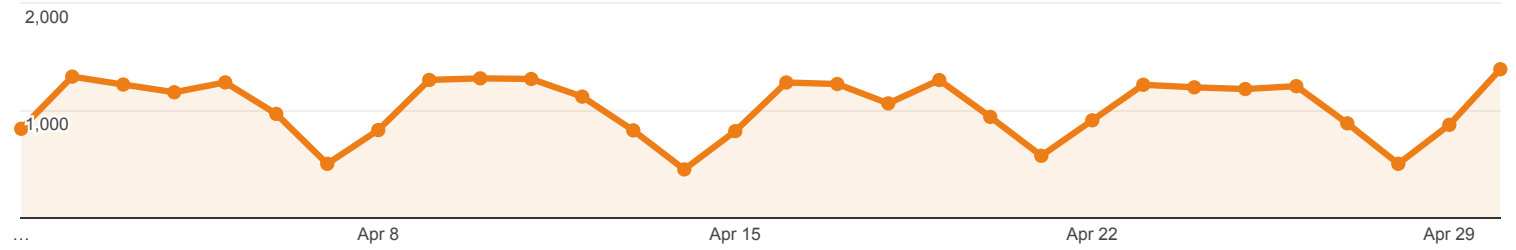

Apr 1, 2018 - Apr 30, 2018

Social Network Referrals

ALL » SOCIAL NETWORK: Pinterest

All Users
0.00% Sessions

Social Referral

Sessions via Social Referral

All Sessions

Shared URL	Sessions	Pageviews	Avg. Session Duration	Pages / Session
1. library.umaine.edu/404.html?from=https://www.pinterest.com/&page=/townreport/town_highlights.htm	1 (100.00%)	1 (100.00%)	00:00:00	1.00