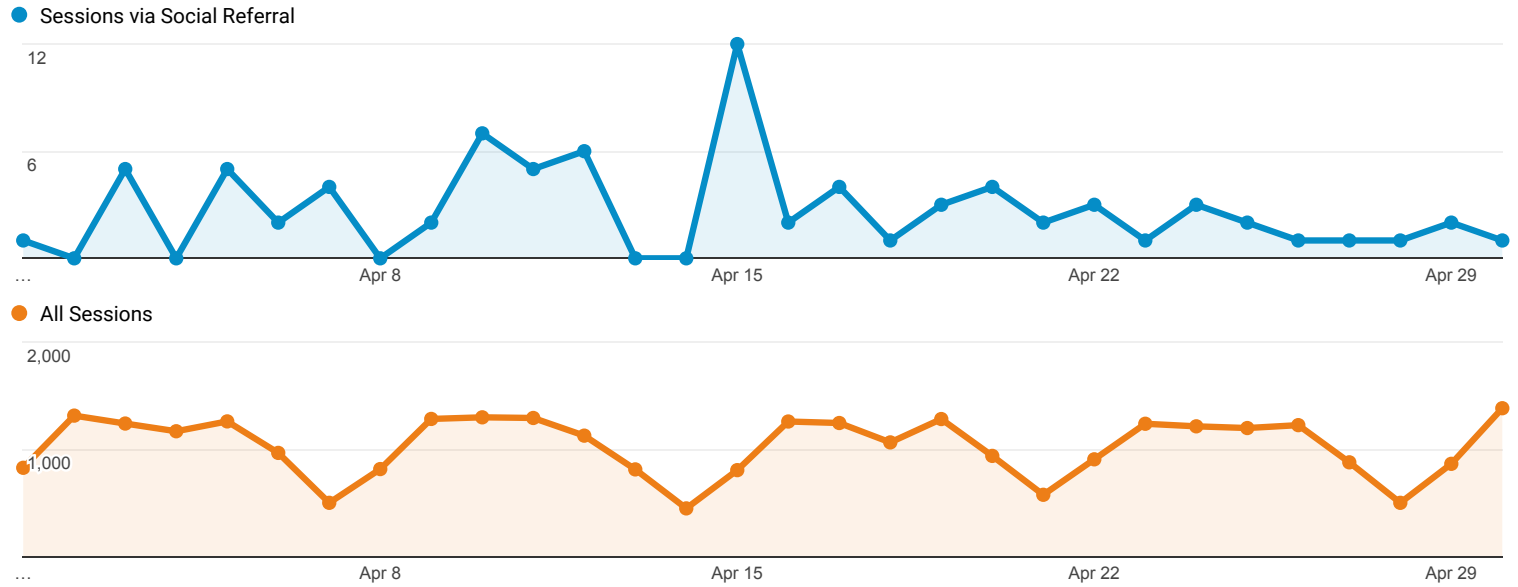

Rows 1 - 2 of 2

Apr 1, 2018 - Apr 30, 2018

Social Network Referrals

ALL » SOCIAL NETWORK: Facebook

All Users
0.26% Sessions

Social Referral

Shared URL	Sessions	Pageviews	Avg. Session Duration	Pages / Session
1. library.umaine.edu/	55 (68.75%)	134 (77.91%)	00:01:35	2.44
2. libguides.library.umaine.edu/citation	3 (3.75%)	5 (2.91%)	00:00:26	1.67
3. library.umaine.edu/about/fogler-library-magazine/	3 (3.75%)	3 (1.74%)	00:00:36	1.00
4. library.umaine.edu/event/introduction-cloud-data-storage/	3 (3.75%)	3 (1.74%)	00:00:18	1.00
5. libguides.library.umaine.edu/hdcc2018	2 (2.50%)	2 (1.16%)	00:00:00	1.00
6. libguides.library.umaine.edu/interlibraryloan	2 (2.50%)	2 (1.16%)	00:00:00	1.00
7. library.umaine.edu/404.html? from=http://m.facebook.com/&page=/science/compsci.htm	2 (2.50%)	2 (1.16%)	00:00:08	1.00
8. library.umaine.edu/404.html? from=https://www.facebook.com/&page=/localhistory/Directory_of_Biddeford.pdf	2 (2.50%)	5 (2.91%)	00:01:06	2.50
9. libguides.library.umaine.edu/bio223	1 (1.25%)	1 (0.58%)	00:00:00	1.00
10. libguides.library.umaine.edu/compsci	1 (1.25%)	4 (2.33%)	00:05:56	4.00
11. libguides.library.umaine.edu/lifehacklibrary/research	1 (1.25%)	1 (0.58%)	00:00:00	1.00
12. libguides.library.umaine.edu/psychology/databases	1 (1.25%)	1 (0.58%)	00:00:00	1.00
13. library.umaine.edu/404.html? from=http://m.facebook.com&page=/science/compsci.htm	1 (1.25%)	1 (0.58%)	00:00:08	1.00
14. library.umaine.edu/ambassadors/	1 (1.25%)	5 (2.91%)	00:01:07	5.00
15. library.umaine.edu/circulation/equipment/	1 (1.25%)	1 (0.58%)	00:00:33	1.00
16. library.umaine.edu/indexesdb/_Indexes.asp	1 (1.25%)	2 (1.16%)	00:00:52	2.00