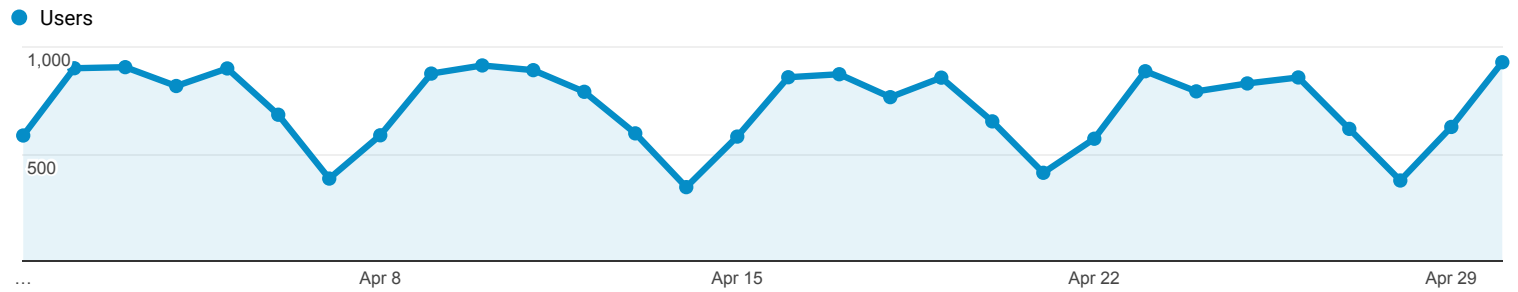

Device Overview

All Users  
100.00% Users

Apr 1, 2018 - Apr 30, 2018

Explorer

Summary

Device Category	Acquisition			Behavior			Conversions <span>Goal 1: Mobile IDB Access</span>		
	Users	New Users	Sessions	Bounce Rate	Pages / Session	Avg. Session Duration	Mobile IDB Access (Goal 1 Conversion Rate)	Mobile IDB Access (Goal 1 Completions)	Mobile IDB Access (Goal 1 Value)
	10,646 % of Total: 100.00% (10,646)	5,930 % of Total: 100.07% (5,926)	31,014 % of Total: 100.00% (31,014)	43.53% Avg for View: 43.53% (0.00%)	2.66 Avg for View: 2.66 (0.00%)	00:04:25 Avg for View: 00:04:25 (0.00%)	14.37% Avg for View: 14.37% (0.00%)	4,457 % of Total: 100.00% (4,457)	\$0.00 % of Total: 0.00% (\$0.00)
1. desktop	9,261 (86.96%)	4,839 (81.60%)	29,043 (93.64%)	43.27%	2.73	00:04:37	15.17%	4,405 (98.83%)	\$0.00 (0.00%)
2. mobile	1,178 (11.06%)	933 (15.73%)	1,636 (5.28%)	48.78%	1.56	00:01:10	1.16%	19 (0.43%)	\$0.00 (0.00%)
3. tablet	211 (1.98%)	158 (2.66%)	335 (1.08%)	40.30%	2.24	00:02:02	9.85%	33 (0.74%)	\$0.00 (0.00%)