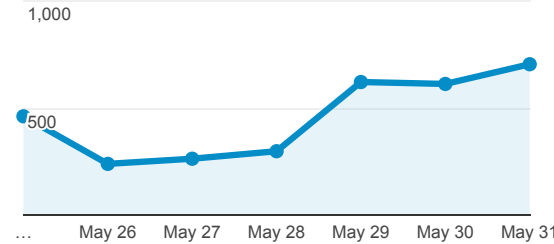

## Visits by Traffic Type

organic direct referral

## Visits and Pageviews by Mobile

Mobile (Including Tablet)	Sessions	Pageviews
No	2,881	6,673
Yes	317	470

## Visits

Sessions