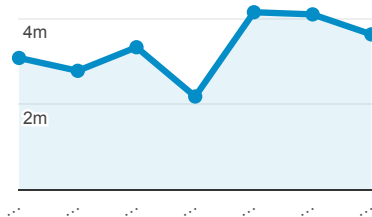

# My Dashboard

May 25, 2018 - May 31, 2018

All Users  
100.00% Sessions

## Avg. Visit Duration

Avg. Session Duration

## Visits by Traffic Type

organic direct referral

## Pageviews

7,143  
% of Total: 100.00% (7,143)