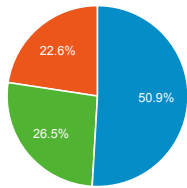

## Avg. Visit Duration

Avg. Session Duration

## Visits by Traffic Type

organic direct referral

## Pageviews

7,143  
% of Total: 100.00% (7,143)