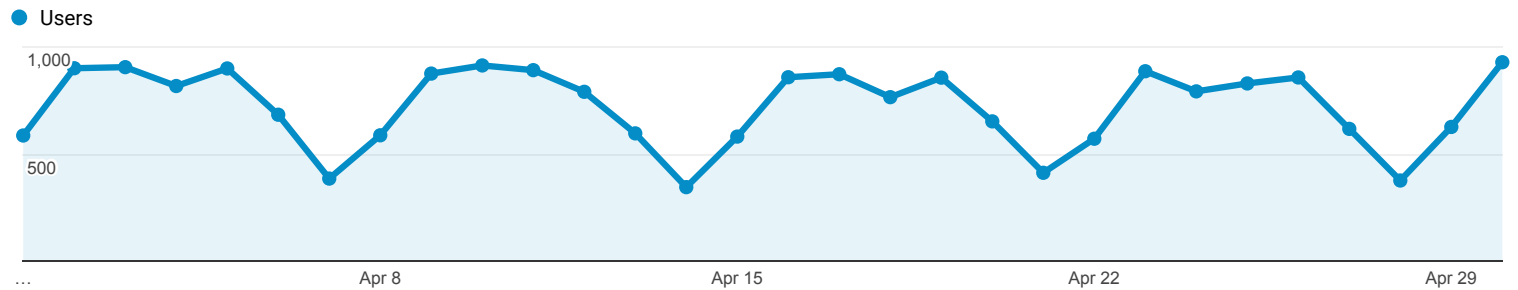

Browser & OS

All Users  
100.00% Users

Apr 1, 2018 - Apr 30, 2018

Explorer

Summary

Browser	Acquisition			Behavior			Conversions <span>Goal 1: Mobile IDB Access</span>		
	Users	New Users	Sessions	Bounce Rate	Pages / Session	Avg. Session Duration	Mobile IDB Access (Goal 1 Conversion Rate)	Mobile IDB Access (Goal 1 Completions)	Mobile IDB Access (Goal 1 Value)
	10,646 % of Total: 100.00% (10,646)	5,930 % of Total: 100.07% (5,926)	31,014 % of Total: 100.00% (31,014)	43.53% Avg for View: 43.53% (0.00%)	2.66 Avg for View: 2.66 (0.00%)	00:04:25 Avg for View: 00:04:25 (0.00%)	14.37% Avg for View: 14.37% (0.00%)	4,457 % of Total: 100.00% (4,457)	\$0.00 % of Total: 0.00% (0.00)
1. Chrome	6,400 (59.51%)	3,375 (56.91%)	19,902 (64.17%)	44.21%	2.92	00:05:21	13.69%	2,724 (61.12%)	\$0.00 (0.00%)
2. Safari	2,255 (20.97%)	1,235 (20.83%)	5,478 (17.66%)	41.62%	2.12	00:02:19	15.79%	865 (19.41%)	\$0.00 (0.00%)
3. Firefox	1,092 (10.15%)	611 (10.30%)	3,347 (10.79%)	42.34%	2.26	00:03:09	16.67%	558 (12.52%)	\$0.00 (0.00%)
4. Edge	462 (4.30%)	260 (4.38%)	1,138 (3.67%)	38.14%	2.48	00:02:33	14.24%	162 (3.63%)	\$0.00 (0.00%)
5. Internet Explorer	400 (3.72%)	323 (5.45%)	971 (3.13%)	49.02%	2.23	00:04:06	13.80%	134 (3.01%)	\$0.00 (0.00%)
6. Safari (in-app)	27 (0.25%)	27 (0.46%)	28 (0.09%)	46.43%	1.61	00:00:56	7.14%	2 (0.04%)	\$0.00 (0.00%)
7. Opera	25 (0.23%)	17 (0.29%)	38 (0.12%)	42.11%	2.11	00:00:22	28.95%	11 (0.25%)	\$0.00 (0.00%)
8. Samsung Internet	25 (0.23%)	19 (0.32%)	29 (0.09%)	27.59%	2.31	00:04:25	0.00%	0 (0.00%)	\$0.00 (0.00%)
9. Opera Mini	17 (0.16%)	17 (0.29%)	17 (0.05%)	76.47%	1.24	00:00:52	0.00%	0 (0.00%)	\$0.00 (0.00%)
10. Android Webview	16 (0.15%)	16 (0.27%)	16 (0.05%)	56.25%	2.19	00:01:16	6.25%	1 (0.02%)	\$0.00 (0.00%)
11. Amazon Silk	10 (0.09%)	7 (0.12%)	16 (0.05%)	56.25%	1.75	00:00:38	0.00%	0 (0.00%)	\$0.00 (0.00%)
12. Android Browser	5 (0.05%)	5 (0.08%)	5 (0.02%)	100.00%	1.00	00:00:00	0.00%	0 (0.00%)	\$0.00 (0.00%)
13. UC Browser	5 (0.05%)	4 (0.07%)	6 (0.02%)	50.00%	1.67	00:01:28	0.00%	0 (0.00%)	\$0.00 (0.00%)
14. YaBrowser	5 (0.05%)	4 (0.07%)	12 (0.04%)	83.33%	1.17	00:03:12	0.00%	0 (0.00%)	\$0.00 (0.00%)
15. Mozilla Compatible Agent	3 (0.03%)	3 (0.05%)	3 (0.01%)	100.00%	1.00	00:00:00	0.00%	0 (0.00%)	\$0.00 (0.00%)
16. UCWEB	3 (0.03%)	3 (0.05%)	4 (0.01%)	75.00%	1.25	00:00:04	0.00%	0 (0.00%)	\$0.00 (0.00%)
17. Coc Coc	1 (0.01%)	1 (0.02%)	1 (0.00%)	100.00%	1.00	00:00:00	0.00%	0 (0.00%)	\$0.00 (0.00%)