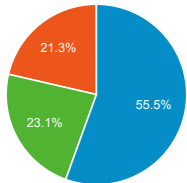

My Dashboard

Apr 1, 2017 - Apr 30, 2017

All Users
100.00% Sessions

Avg. Visit Duration

Avg. Session Duration

Visits by Traffic Type

organic direct referral email

Visits and Pageviews by Mobile

Mobile (Including Tablet)	Sessions	Pageviews
No	26,996	74,152
Yes	1,876	3,221

Visits

Sessions

Visits

28,872

% of Total: 100.00% (28,872)

Visits and Pages / Visit by Keyword

Keyword	Sessions	Pages / Session
(not provided)	15,363	2.91
fogler library	287	3.38
fogler libarry	50	2.22
umaine fogler library	45	1.98
fogler library maine	35	2.51
fogler ursus	25	1.56
umaine library	19	2.05
university of maine fogler	14	3.50
library	12	14.00
books	11	1.18