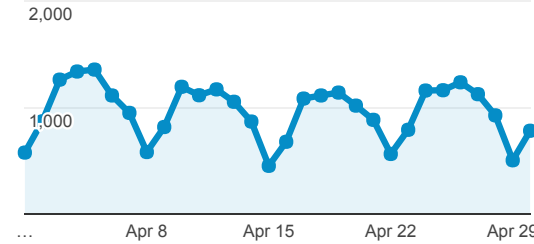

My Dashboard

Apr 1, 2017 - Apr 30, 2017

All Users
100.00% Sessions

Avg. Visit Duration

Avg. Session Duration

Visits by Traffic Type

organic direct referral email

Visits and Pageviews by Mobile

Mobile (Including Tablet)	Sessions	Pageviews
No	26,996	74,152
Yes	1,876	3,221

Visits

Sessions

Visits

28,872

% of Total: 100.00% (28,872)

Visits and Pages / Visit by Keyword

Keyword	Sessions	Pages / Session
(not provided)	15,363	2.91
fogler library	287	3.38
fogler libarry	50	2.22
umaine fogler library	45	1.98
fogler library maine	35	2.51
fogler ursus	25	1.56
umaine library	19	2.05
university of maine fogler	14	3.50
library	12	14.00
books	11	1.18