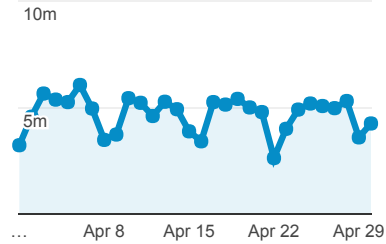

My Dashboard

Apr 1, 2017 - Apr 30, 2017

All Users
100.00% Sessions

Avg. Visit Duration

Avg. Session Duration

Visits by Traffic Type

organic direct referral email

Visits and Pageviews by Mobile

Mobile (Including Tablet)	Sessions	Pageviews
No	26,996	74,152
Yes	1,876	3,221

Visits

Sessions

Visits

28,872

% of Total: 100.00% (28,872)

Visits and Pages / Visit by Keyword

Keyword	Sessions	Pages / Session
(not provided)	15,363	2.91
fogler library	287	3.38
fogler libarry	50	2.22
umaine fogler library	45	1.98
fogler library maine	35	2.51
fogler ursus	25	1.56
umaine library	19	2.05
university of maine fogler	14	3.50
library	12	14.00
books	11	1.18