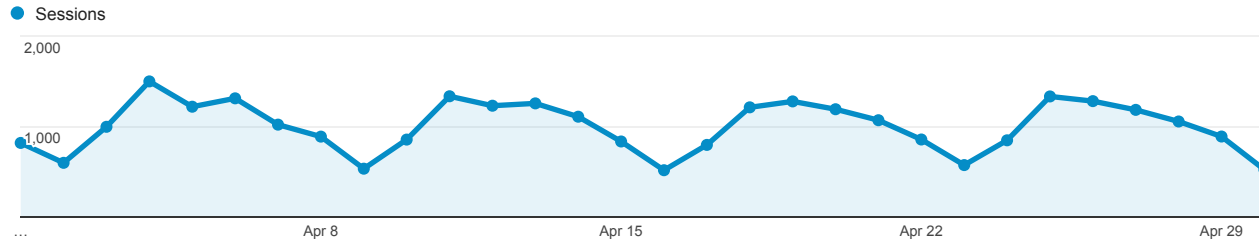

Traffic Sources

All Users
100.00% Sessions

Explorer

Summary

Source / Medium	Acquisition			Behavior			Conversions		Goal 1: Mobile IDB Acc
	Sessions	% New Sessions	New Users	Bounce Rate	Pages / Session	Avg. Session Duration	Mobile IDB Access (Goal 1 Conversion Rate)	Mobile IDB Access (Goal 1 Completions)	A
	30,086 % of Total: 100.00% (30,086)	19.55% Avg for View: 19.55% (0.00%)	5,883 % of Total: 100.00% (5,883)	42.21% Avg for View: 42.21% (0.00%)	2.88 Avg for View: 2.88 (0.00%)	00:04:19 Avg for View: 00:04:19 (0.00%)	20.43% Avg for View: 20.43% (0.00%)	6,148 % of Total: 100.00% (6,148)	
1. google / organic	13,613 (45.25%)	10.56%	1,437 (24.43%)	39.03%	3.18	00:04:45	25.64%	3,490 (56.77%)	\$
2. (direct) / (none)	7,429 (24.69%)	36.51%	2,712 (46.10%)	48.23%	2.38	00:02:59	21.87%	1,625 (26.43%)	\$
3. library.umaine.edu / referral	5,970 (19.84%)	19.48%	1,163 (19.77%)	41.41%	2.88	00:04:58	5.29%	316 (5.14%)	\$
4. bing / organic	827 (2.75%)	13.42%	111 (1.89%)	41.35%	2.64	00:06:56	21.04%	174 (2.83%)	\$
5. yahoo / organic	605 (2.01%)	15.87%	96 (1.63%)	35.70%	2.57	00:03:07	35.54%	215 (3.50%)	\$
6. libguides.library.umaine.edu / referral	376 (1.25%)	5.85%	22 (0.37%)	43.88%	3.12	00:04:47	26.60%	100 (1.63%)	\$
7. umaine.summon.serialssolutions.com / referral	280 (0.93%)	1.43%	4 (0.07%)	52.14%	2.22	00:03:41	20.71%	58 (0.94%)	\$
8. umaine.edu / referral	180 (0.60%)	8.33%	15 (0.25%)	21.11%	2.99	00:02:40	35.56%	64 (1.04%)	\$
9. qq4nm4zz3u.search.serialssolutions.com / referral	127 (0.42%)	6.30%	8 (0.14%)	26.77%	7.51	00:10:42	19.69%	25 (0.41%)	\$
10. libraries.maine.edu / referral	69 (0.23%)	23.19%	16 (0.27%)	27.54%	3.26	00:02:42	20.29%	14 (0.23%)	\$
11. maine.gov / referral	41 (0.14%)	90.24%	37 (0.63%)	46.34%	2.05	00:00:56	0.00%	0 (0.00%)	\$
12. ursus.maine.edu / referral	36 (0.12%)	25.00%	9 (0.15%)	66.67%	1.83	00:03:27	5.56%	2 (0.03%)	\$
13. library.umaine.edu.prxy4.ursus.maine.edu / referral	35 (0.12%)	5.71%	2 (0.03%)	28.57%	2.94	00:02:36	34.29%	12 (0.20%)	\$
14. digitalcommons.library.umaine.edu / referral	33 (0.11%)	60.61%	20 (0.34%)	66.67%	2.09	00:01:21	0.00%	0 (0.00%)	\$
15. onlinelibrary.wiley.com / referral	31 (0.10%)	0.00%	0 (0.00%)	45.16%	2.58	00:02:15	35.48%	11 (0.18%)	\$
16. umaine.summon.serialssolutions.com.prxy4.ursus.maine.edu / referral	28 (0.09%)	0.00%	0 (0.00%)	64.29%	1.79	00:00:37	3.57%	1 (0.02%)	\$
17. keywords-monitoring-your-success.com / referral	24 (0.08%)	100.00%	24 (0.41%)	100.00%	1.00	00:00:00	0.00%	0 (0.00%)	\$
18. 192.168.33.1 / referral	22 (0.07%)	0.00%	0 (0.00%)	54.55%	1.77	00:02:46	9.09%	2 (0.03%)	\$
19. uptime.com / referral	22 (0.07%)	100.00%	22 (0.37%)	100.00%	1.00	00:00:00	0.00%	0 (0.00%)	\$
20. google.com / referral	21 (0.07%)	23.81%	5 (0.08%)	57.14%	2.48	00:03:35	14.29%	3 (0.05%)	\$
21. artikelkomputerku.blogspot.co.id / referral	18 (0.06%)	100.00%	18 (0.31%)	50.00%	1.83	00:00:49	0.00%	0 (0.00%)	\$
22. mycampus.maine.edu / referral	17 (0.06%)	0.00%	0 (0.00%)	35.29%	2.24	00:00:19	52.94%	9 (0.15%)	\$
23. development.library.umaine.edu / referral	16 (0.05%)	6.25%	1 (0.02%)	43.75%	2.12	00:04:41	0.00%	0 (0.00%)	\$
24. search.tb.ask.com / referral	15 (0.05%)	26.67%	4 (0.07%)	33.33%	3.47	00:06:17	20.00%	3 (0.05%)	\$
25. foglerlibrary.org / referral	13 (0.04%)	7.69%	1 (0.02%)	61.54%	1.54	00:00:32	23.08%	3 (0.05%)	\$