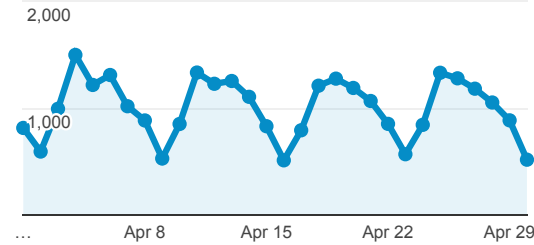

## Avg. Visit Duration

Avg. Session Duration

## Visits by Traffic Type

organic referral direct (not set)

## Visits and Pageviews by Mobile

Mobile (Including Tablet)	Sessions	Pageviews
No	27,877	82,094
Yes	2,209	4,470

## Visits

Sessions