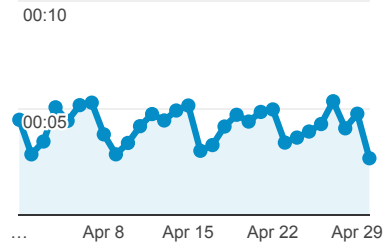

# My Dashboard

Apr 1, 2016 - Apr 30, 2016

All Users  
100.00% Sessions

## Avg. Visit Duration

Avg. Session Duration

## Visits by Traffic Type

organic referral direct (not set)

## Pageviews

86,564  
% of Total: 100.00% (86,564)