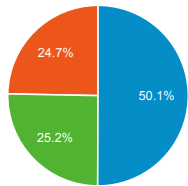

Visits by Traffic Type

organic referral direct (not set)

Visits and Pageviews by Mobile

Mobile (Including Tablet)	Sessions	Pageviews
No	27,877	82,094
Yes	2,209	4,470