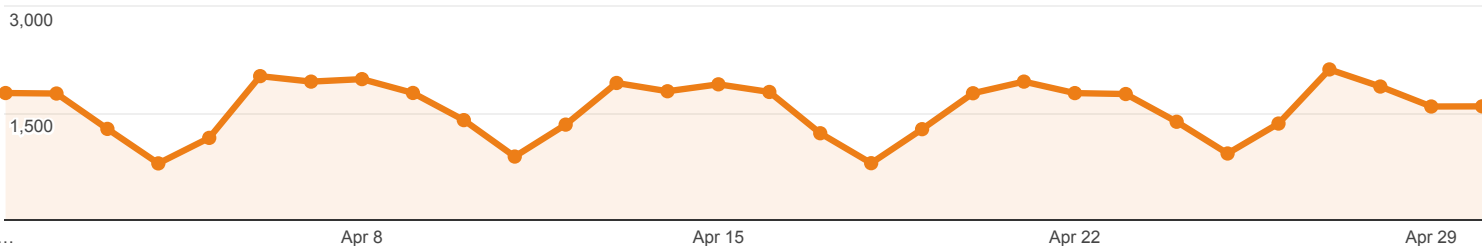

Apr 1, 2015 - Apr 30, 2015

Social Network Referrals

All Sessions
100.00%

Social Referral

Sessions via Social Referral

All Sessions

Social Network	Sessions	Pageviews	Avg. Session Duration	Pages / Session
1. Blogger	27 (51.92%)	31 (31.63%)	00:00:12	1.15
2. Facebook	24 (46.15%)	66 (67.35%)	00:04:26	2.75
3. Pinterest	1 (1.92%)	1 (1.02%)	00:00:00	1.00

Rows 1 - 3 of 3

Apr 1, 2015 - Apr 30, 2015

Social Network Referrals

ALL » SOCIAL NETWORK: Blogger

All Sessions
0.06%

Social Referral

Sessions via Social Referral

All Sessions

Shared URL	Sessions	Pageviews	Avg. Session Duration	Pages / Session
1. www.library.umaine.edu/theses/default.asp	25 (92.59%)	28 (90.32%)	00:00:12	1.12
2. library.umaine.edu/townreport/holdings.htm	1 (3.70%)	2 (6.45%)	00:00:07	2.00
3. www.library.umaine.edu/speccoll/FindingAids/Kingstep.htm	1 (3.70%)	1 (3.23%)	00:00:00	1.00