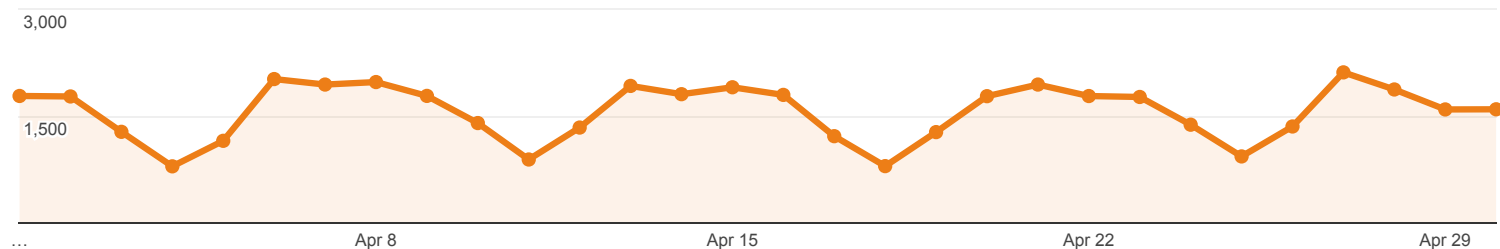

Apr 1, 2015 - Apr 30, 2015

Social Network Referrals

All Sessions
100.00%

Social Referral

Sessions via Social Referral

All Sessions

Social Network	Sessions	Pageviews	Avg. Session Duration	Pages / Session
1. Blogger	27 (51.92%)	31 (31.63%)	00:00:12	1.15
2. Facebook	24 (46.15%)	66 (67.35%)	00:04:26	2.75
3. Pinterest	1 (1.92%)	1 (1.02%)	00:00:00	1.00

Rows 1 - 3 of 3

Apr 1, 2015 - Apr 30, 2015

Social Network Referrals

ALL » SOCIAL NETWORK: Blogger

All Sessions
0.06%

Social Referral

Sessions via Social Referral

All Sessions

Shared URL	Sessions	Pageviews	Avg. Session Duration	Pages / Session
1. www.library.umaine.edu/theses/default.asp	25 (92.59%)	28 (90.32%)	00:00:12	1.12
2. library.umaine.edu/townreport/holdings.htm	1 (3.70%)	2 (6.45%)	00:00:07	2.00
3. www.library.umaine.edu/speccoll/FindingAids/Kingstep.htm	1 (3.70%)	1 (3.23%)	00:00:00	1.00

Rows 1 - 3 of 3

Apr 1, 2015 - Apr 30, 2015

Social Network Referrals

ALL » SOCIAL NETWORK: Facebook

All Sessions
0.05%

Social Referral

Sessions via Social Referral

All Sessions