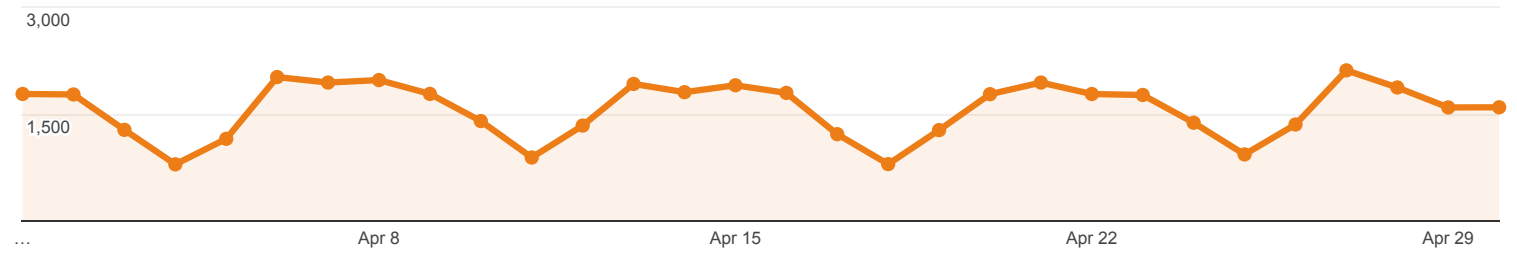

Rows 1 - 3 of 3

Apr 1, 2015 - Apr 30, 2015

Social Network Referrals

ALL » SOCIAL NETWORK: Facebook

All Sessions
0.05%

Social Referral

Sessions via Social Referral

All Sessions

Shared URL	Sessions	Pageviews	Avg. Session Duration	Pages / Session
1. library.umaine.edu/townreport/default.asp	6 (25.00%)	18 (27.27%)	00:01:25	3.00
2. umaine.beta.libguides.com/default.asp	4 (16.67%)	18 (27.27%)	00:01:20	4.50
3. library.umaine.edu/default.asp	3 (12.50%)	8 (12.12%)	00:08:48	2.67
4. www.library.umaine.edu/default_ejournals.asp	2 (8.33%)	2 (3.03%)	00:00:00	1.00
5. www.library.umaine.edu/default.asp	2 (8.33%)	2 (3.03%)	00:00:00	1.00
6. www.library.umaine.edu/yearbooks/Eighties.htm	2 (8.33%)	7 (10.61%)	00:21:20	3.50
7. library.umaine.edu/refchat.htm	1 (4.17%)	1 (1.52%)	00:00:00	1.00
8. umaine.beta.libguides.com/c.php?g=109518&p=709585&preview=34722eb93497820b0de7557670a63d6b	1 (4.17%)	1 (1.52%)	00:00:00	1.00
9. umaine.beta.libguides.com/grants	1 (4.17%)	2 (3.03%)	00:00:04	2.00
10. www.library.umaine.edu/speccoll/FindingAids/GreatNorthernPaper.htm	1 (4.17%)	6 (9.09%)	00:23:21	6.00
11. www.library.umaine.edu/yearbooks/Sixties.htm	1 (4.17%)	1 (1.52%)	00:00:00	1.00

Rows 1 - 11 of 11

Apr 1, 2015 - Apr 30, 2015

Social Network Referrals

ALL » SOCIAL NETWORK: Pinterest

All Sessions
0.00%

Social Referral

Sessions via Social Referral

All Sessions

Shared URL	Sessions	Pageviews	Avg. Session Duration	Pages / Session
1. library.umaine.edu/townreport/town_highlights.htm	1 (100.00%)	1 (100.00%)	00:00:00	1.00

Rows 1 - 1 of 1