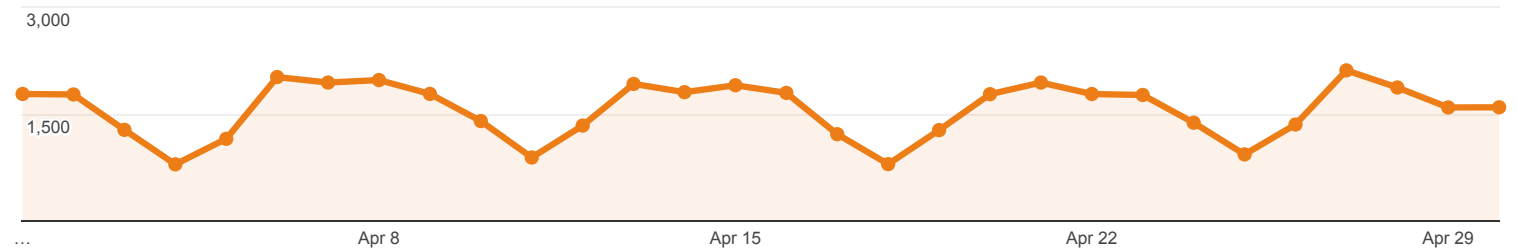

Shared URL	Sessions	Pageviews	Avg. Session Duration	Pages / Session
1. www.library.umaine.edu/theses/default.asp	25 (92.59%)	28 (90.32%)	00:00:12	1.12
2. library.umaine.edu/townreport/holdings.htm	1 (3.70%)	2 (6.45%)	00:00:07	2.00
3. www.library.umaine.edu/speccoll/FindingAids/Kingstep.htm	1 (3.70%)	1 (3.23%)	00:00:00	1.00

Rows 1 - 3 of 3

Apr 1, 2015 - Apr 30, 2015

Social Network Referrals

ALL » SOCIAL NETWORK: Facebook

All Sessions
0.05%

Social Referral

Sessions via Social Referral

All Sessions

Shared URL	Sessions	Pageviews	Avg. Session Duration	Pages / Session
1. library.umaine.edu/townreport/default.asp	6 (25.00%)	18 (27.27%)	00:01:25	3.00
2. umaine.beta.libguides.com/default.asp	4 (16.67%)	18 (27.27%)	00:01:20	4.50
3. library.umaine.edu/default.asp	3 (12.50%)	8 (12.12%)	00:08:48	2.67
4. www.library.umaine.edu/default_ejournals.asp	2 (8.33%)	2 (3.03%)	00:00:00	1.00
5. www.library.umaine.edu/default.asp	2 (8.33%)	2 (3.03%)	00:00:00	1.00
6. www.library.umaine.edu/yearbooks/Eighties.htm	2 (8.33%)	7 (10.61%)	00:21:20	3.50
7. library.umaine.edu/refchat.htm	1 (4.17%)	1 (1.52%)	00:00:00	1.00
8. umaine.beta.libguides.com/c.php?g=109518&p=709585&preview=34722eb93497820b0de7557670a63d6b	1 (4.17%)	1 (1.52%)	00:00:00	1.00
9. umaine.beta.libguides.com/grants	1 (4.17%)	2 (3.03%)	00:00:04	2.00
10. www.library.umaine.edu/speccoll/FindingAids/GreatNorthernPaper.htm	1 (4.17%)	6 (9.09%)	00:23:21	6.00
11. www.library.umaine.edu/yearbooks/Sixties.htm	1 (4.17%)	1 (1.52%)	00:00:00	1.00

Rows 1 - 11 of 11

Apr 1, 2015 - Apr 30, 2015

Social Network Referrals

ALL » SOCIAL NETWORK: Pinterest

All Sessions
0.00%

Social Referral

Sessions via Social Referral

All Sessions