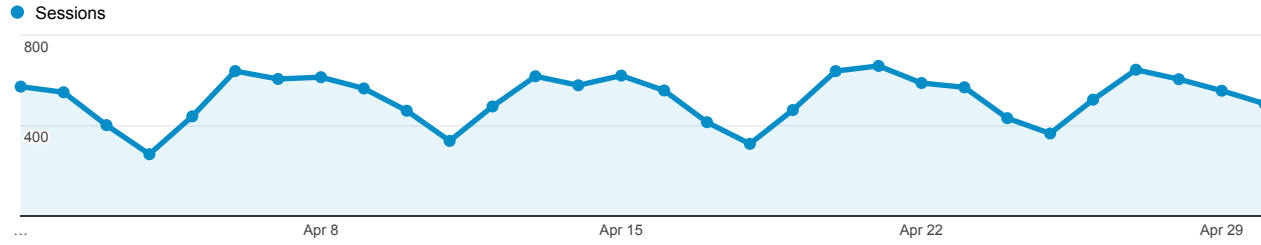

Keywords

All Sessions
33.30%

Explorer

Site Usage

Keyword	Sessions	Pa Se
	15,613 % of Total: 33.30% (46,880)	
1. (not provided)	14,684 (94.05%)	
2. fogler library	184 (1.18%)	
3. umaine library	96 (0.61%)	
4. fogler	58 (0.37%)	
5. umaine fogler	47 (0.30%)	
6. fogler library maine	36 (0.23%)	
7. foglerform=lemdf8pc=malcsrc=ie-searchbox	22 (0.14%)	
8. university of maine library	15 (0.10%)	
9. (not set)	14 (0.09%)	
10. kate warner climate change institute	14 (0.09%)	
11. umaine fogler library	14 (0.09%)	
12. umaine data base	11 (0.07%)	
13. umaine library hours	10 (0.06%)	
14. folger library	8 (0.05%)	
15. fogler umaine	7 (0.04%)	
16. john godfrey bangor	7 (0.04%)	
17. onawa house onawa maine	7 (0.04%)	
18. umaine library database	7 (0.04%)	
19. fogler library hours	6 (0.04%)	
20. university of maine fogler library	6 (0.04%)	
21. fogler ibrary maine	5 (0.03%)	
22. fogler library umaine	5 (0.03%)	
23. fogler library university of maine	5 (0.03%)	
24. fogler library ursus	5 (0.03%)	
25. maine central railroad	5 (0.03%)	
26. deborah thompson, bangor	4 (0.03%)	
27. fogler library umaine hours	4 (0.03%)	
28. fogler university of maine	4 (0.03%)	