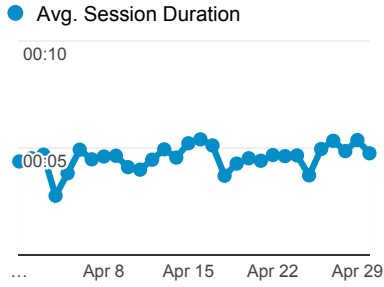

My Dashboard

Apr 1, 2015 - Apr 30, 2015

Avg. Visit Duration

Visits by Traffic Type

Visits and Pageviews by Mobile

Mobile (Including Tablet)	Sessions	Pageviews
No	43,968	112,488
Yes	2,912	5,768

Visits

Visits

Visits and Pages / Visit by Keyword

Keyword	Sessions	Pages / Session
(not provided)	14,684	2.59
fogler library	184	2.15
umaine library	96	2.81
fogler	58	2.34
umaine fogler	47	2.38
fogler library maine	36	1.58
foglerform=lemdf8pc=malcsrc=ie-searchbox	22	1.32
university of maine library	15	1.93
(not set)	14	2.50
kate warner climate change institute	14	3.64