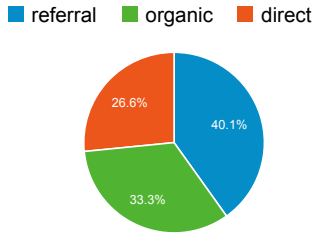

My Dashboard

Apr 1, 2015 - Apr 30, 2015

Avg. Visit Duration

Visits by Traffic Type

Visits and Pageviews by Mobile

Mobile (Including Tablet)	Sessions	Pageviews
No	43,968	112,488
Yes	2,912	5,768

Visits

Visits

Visits and Pages / Visit by Keyword

Keyword	Sessions	Pages / Session
(not provided)	14,684	2.59
fogler library	184	2.15
umaine library	96	2.81
fogler	58	2.34
umaine fogler	47	2.38
fogler library maine	36	1.58
foglerform=lemdf8pc=malcsrc=ie-searchbox	22	1.32
university of maine library	15	1.93
(not set)	14	2.50
kate warner climate change institute	14	3.64