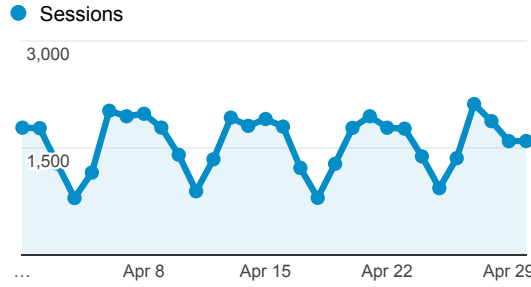

My Dashboard

Apr 1, 2015 - Apr 30, 2015

Avg. Visit Duration

Visits by Traffic Type

Visits and Pageviews by Mobile

Mobile (Including Tablet)	Sessions	Pageviews
No	43,968	112,488
Yes	2,912	5,768

Visits

Visits

Visits and Pages / Visit by Keyword

Keyword	Sessions	Pages / Session
(not provided)	14,684	2.59
fogler library	184	2.15
umaine library	96	2.81
fogler	58	2.34
umaine fogler	47	2.38
fogler library maine	36	1.58
foglerform=lemdf8pc=malcsrc=ie-searchbox	22	1.32
university of maine library	15	1.93
(not set)	14	2.50
kate warner climate change institute	14	3.64