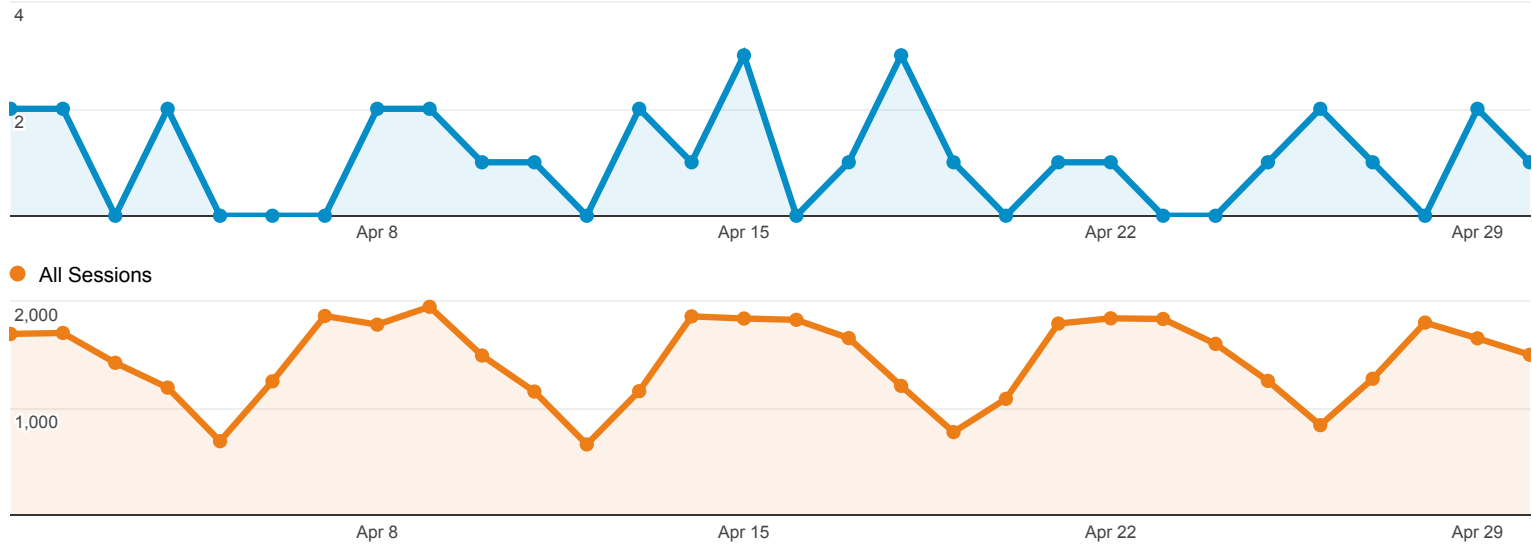

Rows 1 - 18 of 18

Apr 1, 2014 - Apr 30, 2014

Social Network Referrals

ALL » SOCIAL NETWORK: Blogger

All Sessions
0.07%

Social Referral

Sessions via Social Referral

Shared URL	Sessions	Pageviews	Avg. Session Duration	Pages / Session
1. www.library.umaine.edu/theses/default.asp	20 (62.50%)	27 (50.00%)	00:00:43	1.35
2. www.library.umaine.edu/default.asp	10 (31.25%)	21 (38.89%)	00:01:58	2.10
3. library.umaine.edu/default.asp	1 (3.12%)	5 (9.26%)	00:04:13	5.00
4. www.library.umaine.edu/townreport/default.asp	1 (3.12%)	1 (1.85%)	00:00:00	1.00

Rows 1 - 4 of 4

Apr 1, 2014 - Apr 30, 2014

Social Network Referrals

ALL » SOCIAL NETWORK: tinyURL

All Sessions
0.01%

Social Referral

Sessions via Social Referral

All Sessions