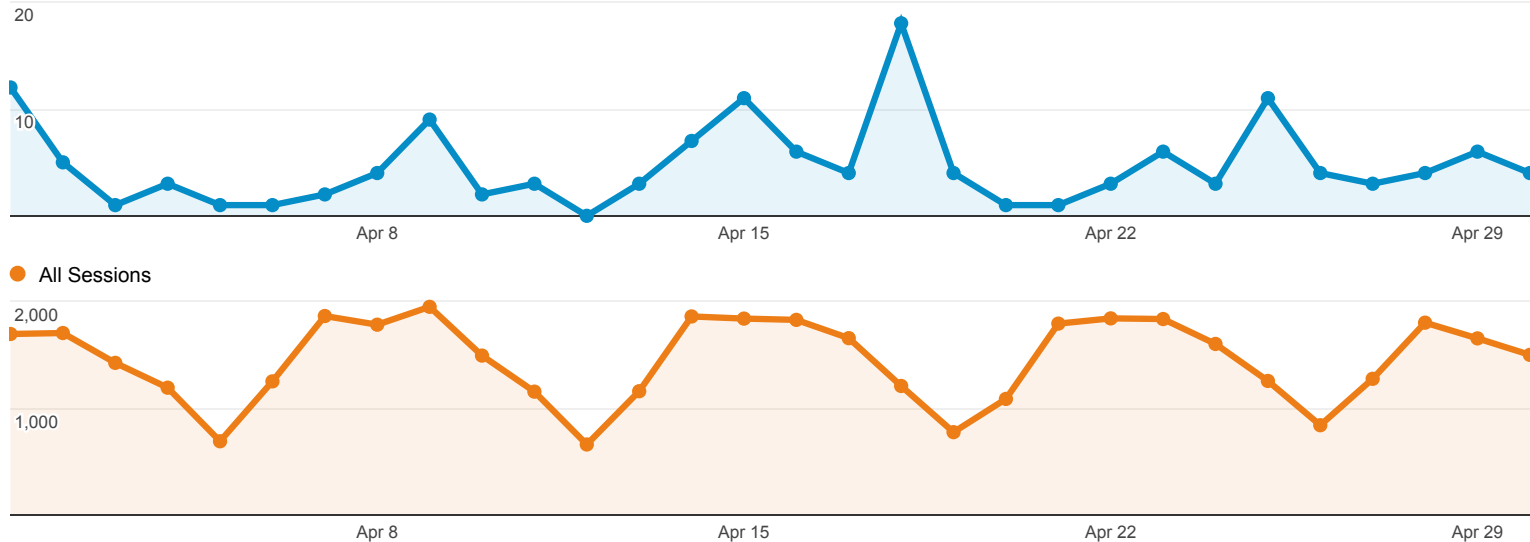

Apr 1, 2014 - Apr 30, 2014

Social Network Referrals

All Sessions
100.00%

Social Referral

Sessions via Social Referral

Social Network	Sessions	Pageviews	Avg. Session Duration	Pages / Session
1. Facebook	99 (69.72%)	346 (83.17%)	00:05:22	3.49
2. Blogger	32 (22.54%)	54 (12.98%)	00:01:11	1.69
3. tinyURL	6 (4.23%)	9 (2.16%)	00:00:10	1.50
4. Twitter	3 (2.11%)	5 (1.20%)	00:00:03	1.67
5. WordPress	2 (1.41%)	2 (0.48%)	00:00:00	1.00