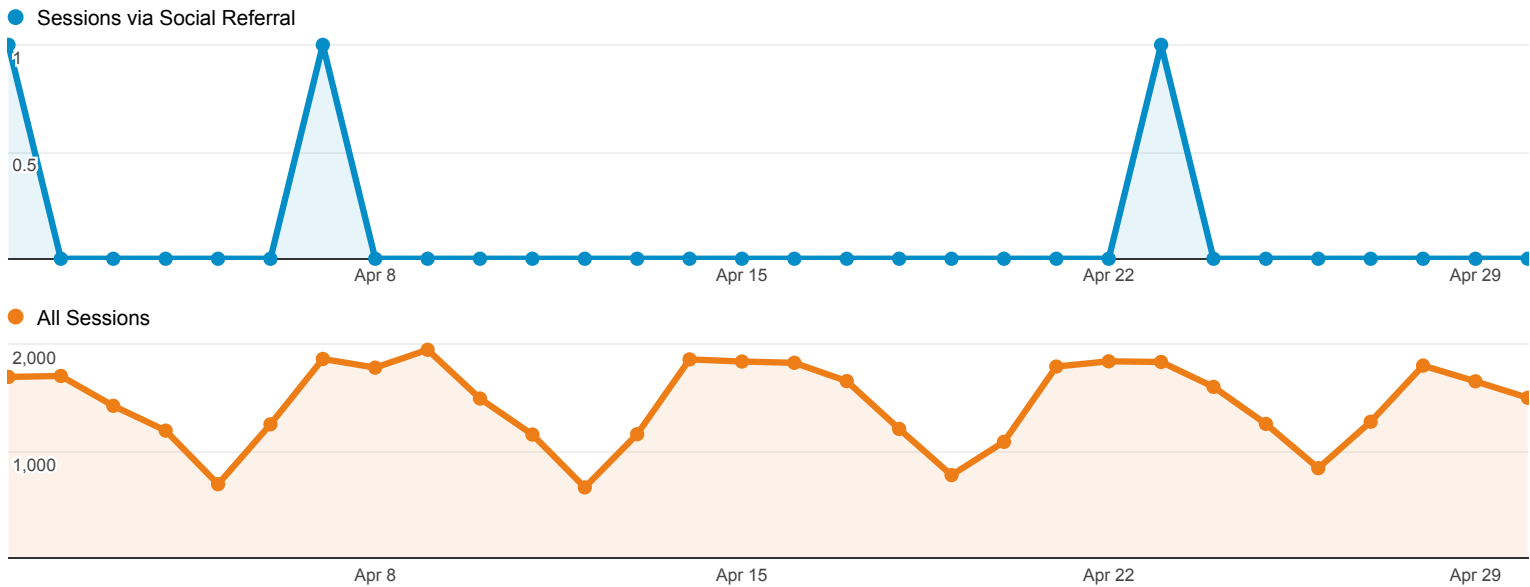

Shared URL	Sessions	Pageviews	Avg. Session Duration	Pages / Session
1. www.library.umaine.edu/displays/HumansClimate.htm	4 (66.67%)	4 (44.44%)	00:00:00	1.00
2. www.library.umaine.edu/about/hours.htm	1 (16.67%)	2 (22.22%)	00:00:00	2.00
3. www.library.umaine.edu/staff/googleanalytics/default.htm	1 (16.67%)	3 (33.33%)	00:01:01	3.00

Rows 1 - 3 of 3

Apr 1, 2014 - Apr 30, 2014

Social Network Referrals

ALL » SOCIAL NETWORK: Twitter

All Sessions
0.01%

Social Referral

Shared URL	Sessions	Pageviews	Avg. Session Duration	Pages / Session
1. www.library.umaine.edu/default.asp	2 (66.67%)	4 (80.00%)	00:00:05	2.00
2. library.umaine.edu/default.asp	1 (33.33%)	1 (20.00%)	00:00:00	1.00

Rows 1 - 2 of 2

Apr 1, 2014 - Apr 30, 2014

Social Network Referrals

ALL » SOCIAL NETWORK: WordPress

All Sessions
0.00%

Social Referral

Sessions via Social Referral

Shared URL	Sessions	Pageviews	Avg. Session Duration	Pages / Session
1. www.library.umaine.edu/theses/default.asp	2(100.00%)	2(100.00%)	00:00:00	1.00