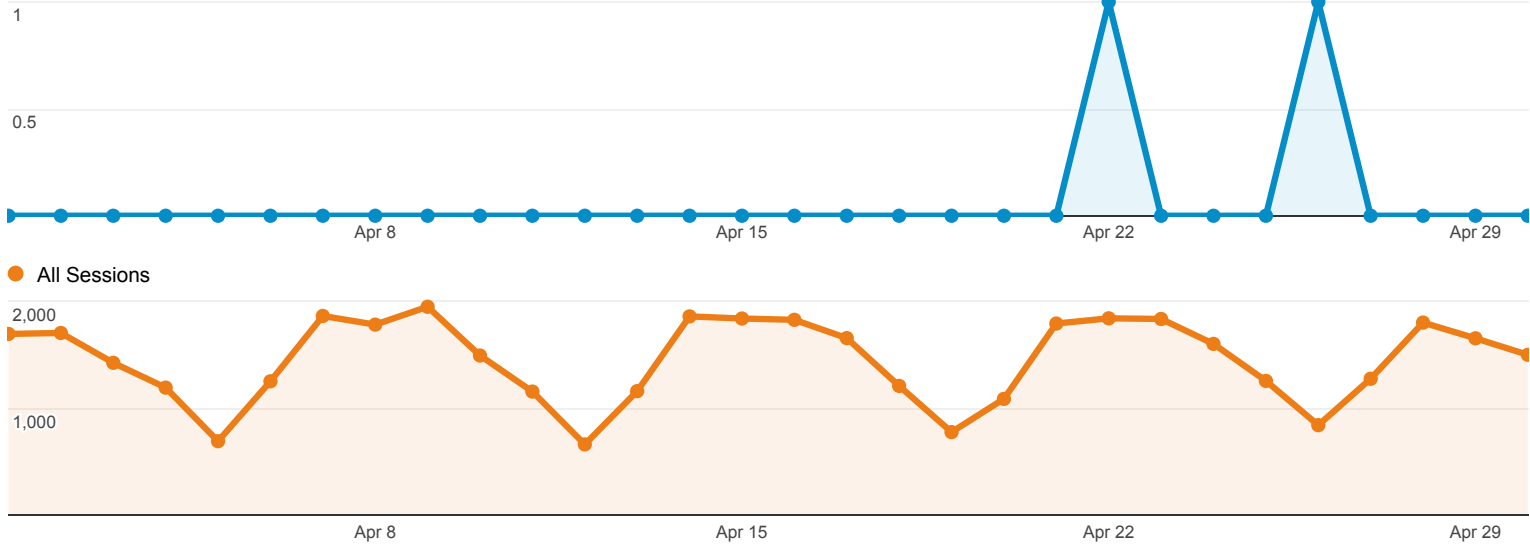

Rows 1 - 3 of 3

Apr 1, 2014 - Apr 30, 2014

Social Network Referrals

ALL » SOCIAL NETWORK: Twitter

All Sessions
0.01%

Social Referral

Shared URL	Sessions	Pageviews	Avg. Session Duration	Pages / Session
1. www.library.umaine.edu/default.asp	2 (66.67%)	4 (80.00%)	00:00:05	2.00
2. library.umaine.edu/default.asp	1 (33.33%)	1 (20.00%)	00:00:00	1.00

Rows 1 - 2 of 2

Apr 1, 2014 - Apr 30, 2014

Social Network Referrals

ALL » SOCIAL NETWORK: WordPress

All Sessions
0.00%

Social Referral

Sessions via Social Referral

Shared URL	Sessions	Pageviews	Avg. Session Duration	Pages / Session
1. www.library.umaine.edu/theses/default.asp	2(100.00%)	2(100.00%)	00:00:00	1.00

Rows 1 - 1 of 1