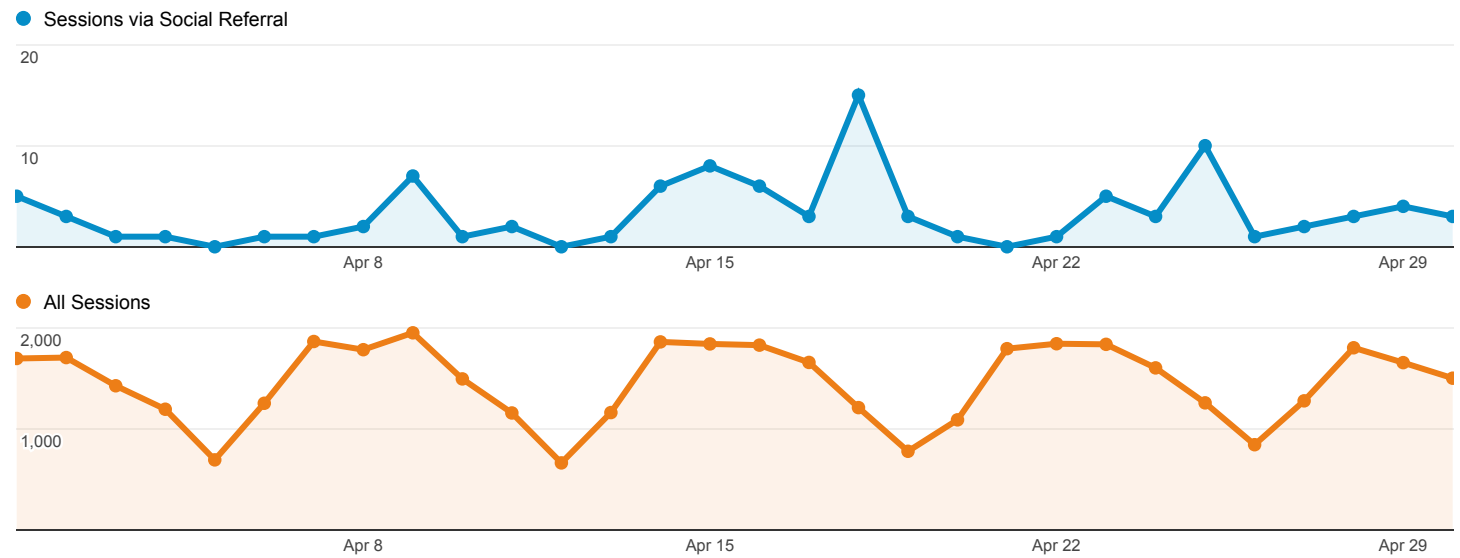

Rows 1 - 5 of 5

Social Network Referrals

Apr 1, 2014 - Apr 30, 2014

ALL » SOCIAL NETWORK: Facebook

All Sessions
0.23%

Social Referral

Shared URL	Sessions	Pageviews	Avg. Session Duration	Pages / Session
1. library.umaine.edu/default.asp	33 (33.33%)	47 (13.58%)	00:00:49	1.42
2. www.library.umaine.edu/yearbooks/default.asp	32 (32.32%)	199 (57.51%)	00:09:58	6.22
3. library.umaine.edu/townreport/default.asp	7 (7.07%)	25 (7.23%)	00:02:45	3.57
4. library.umaine.edu/townreport/holdings.htm	7 (7.07%)	15 (4.34%)	00:08:28	2.14
5. library.umaine.edu/techserv/Serials/binding/bindprepare.htm	3 (3.03%)	3 (0.87%)	00:00:00	1.00
6. library.umaine.edu/arts/BritishLiterature.htm	2 (2.02%)	7 (2.02%)	00:29:59	3.50
7. library.umaine.edu/ejournals/default.asp	2 (2.02%)	2 (0.58%)	00:00:00	1.00
8. library.umaine.edu/techserv/procedurestop.htm	2 (2.02%)	4 (1.16%)	00:00:02	2.00
9. www.library.umaine.edu/social/bonnet/Geography.htm	2 (2.02%)	2 (0.58%)	00:00:00	1.00
10. library.umaine.edu/staff/expressionweb_4.htm	1 (1.01%)	1 (0.29%)	00:00:00	1.00
11. library.umaine.edu/techserv/Serials/Binding/bindtype.htm	1 (1.01%)	22 (6.36%)	00:20:06	22.00
12. umaine.summon.serialssolutions.com/search?go.x=0&go.y=0&s.fvf%5B%5D=ContentType,Newspaper+Article,t&s.q=teen+suicide+prevention	1 (1.01%)	1 (0.29%)	00:00:00	1.00
13. umaine.summon.serialssolutions.com/search?s.cmd=addFacetValueFilters(lsFullText,true)&s.fvf=ContentType,Newspaper+Article,t&s.light=t&s.q=Teenage+pregnancy	1 (1.01%)	8 (2.31%)	00:03:46	8.00
14. www.library.umaine.edu/colldev/jstor.htm	1 (1.01%)	3 (0.87%)	00:14:48	3.00
15. www.library.umaine.edu/default.asp	1 (1.01%)	1 (0.29%)	00:00:00	1.00
16. www.library.umaine.edu/ejournals/default.asp	1 (1.01%)	1 (0.29%)	00:00:00	1.00
17. www.library.umaine.edu/speccoll/FindingAids/WigginsJR.htm	1 (1.01%)	1 (0.29%)	00:00:00	1.00
18. www.library.umaine.edu/yearbooks/Eighties.htm	1 (1.01%)	4 (1.16%)	00:08:54	4.00