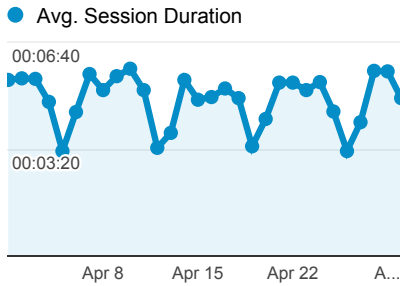

My Dashboard

Apr 1, 2014 - Apr 30, 2014

 All Sessions
100.00%

Avg. Visit Duration

Visits by Traffic Type

Visits and Pageviews by Mobile

Mobile (Including Tablet)	Sessions	Pageviews
No	41,658	126,210
Yes	2,022	4,577