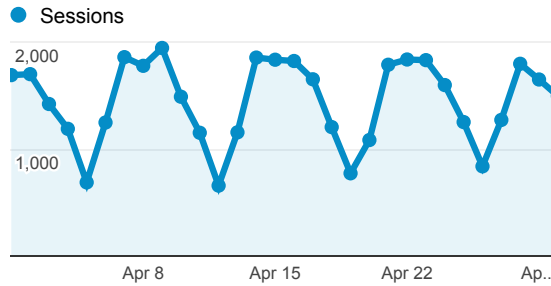

Visits

Visits

43,680
% of Total: 100.00% (43,680)

Visits and Pages / Visit by Keyword

Keyword	Sessions	Pages / Session
(not provided)	14,446	3.17
fogler library	401	2.70
umaine library	185	3.06
umaine libraryhttp://www.library.umaine.edu/	155	4.26
fogler	148	3.36
google umaine library hours	99	6.37
umaine fogler library	66	2.64
(not set)	64	3.23
umaine lib	58	1.74
uamaine library	52	4.42

Visits and Pages / Visit by Source / Medium

Source / Medium	Sessions	Pages / Session
google / organic	15,544	3.10
(direct) / (none)	14,472	2.25
library.umaine.edu / referral	6,606	4.24
umaine.edu / referral	3,259	3.18
bing / organic	972	3.50
libraries.maine.edu / referral	660	3.44
yahoo / organic	265	3.13
maine.gov / referral	227	2.26

Pageviews

130,787
% of Total: 100.00% (130,787)

Pageviews by Page Title

Page Title	Pageviews
Fogler Library, University of Maine	46,183
Fogler Library: Indexes and Databases	20,402
Fogler Library: URSUS	6,181
Fogler Library: Hours	2,948
Fogler Library: E-journals	2,619
Fogler Library: Subject Portals	2,533
Fogler Library: Reserves Search	1,831
Fogler Library: Ejournals@UMaine	1,662
Fogler Library: Research Advice	1,366
Fogler Library: Services	874

Exits and Pageviews by Exit Page

Exit Page	Exits	Pageviews
/default.asp	15,953	35,259
/default_ursus.asp	2,838	8,360
/indexesdb/Indexes.asp?search=A&range=SZ	1,480	5,493
/default_jdb.asp	1,401	4,257
/about/hours.htm	1,287	3,457
/indexesdb/Indexes.asp?search=A&range=AD	1,229	4,718
/default_ejournals.asp	1,216	3,604
/indexesdb/Indexes.asp?search=A&range=NS	1,089	3,854
/default_res.htm	979	2,382
/indexesdb/Indexes.asp?search=	925	3,741