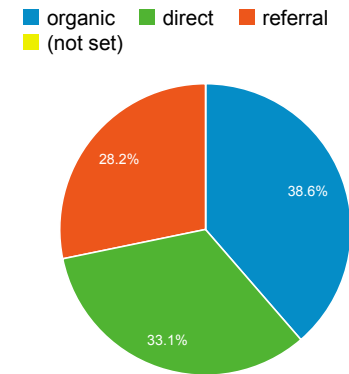

My Dashboard

Apr 1, 2014 - Apr 30, 2014

 All Sessions
100.00%

Avg. Visit Duration

Visits by Traffic Type

Visits and Pageviews by Mobile

Mobile (Including Tablet)	Sessions	Pageviews
No	41,658	126,210
Yes	2,022	4,577