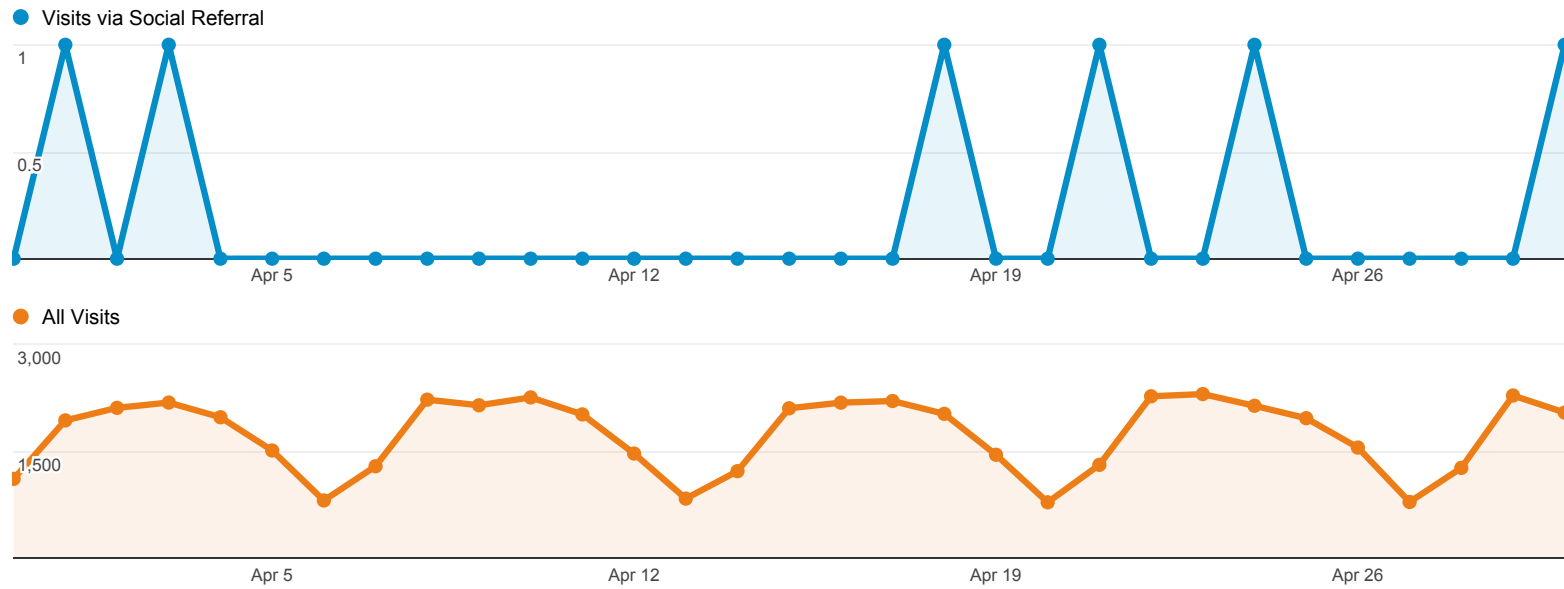

### Social Referral

● Visits via Social Referral

● All Visits

Shared URL	Visits	Pageviews	Avg. Visit Duration	Pages / Visit
1. <a href="http://www.library.umaine.edu/theses/default.asp">www.library.umaine.edu/theses/default.asp</a>	32	50	00:02:53	1.56
2. <a href="http://library.umaine.edu/about/info_commons.htm">library.umaine.edu/about/info_commons.htm</a>	2	2	00:00:00	1.00
3. <a href="http://www.library.umaine.edu/science/engtech.htm">www.library.umaine.edu/science/engtech.htm</a>	1	4	00:10:49	4.00
4. <a href="http://www.library.umaine.edu/speccoll/FindingAids/MayoG.htm">www.library.umaine.edu/speccoll/FindingAids/MayoG.htm</a>	1	1	00:00:00	1.00
5. <a href="http://www.library.umaine.edu/townreport/default.asp">www.library.umaine.edu/townreport/default.asp</a>	1	4	00:02:07	4.00

### Social Referral

Shared URL	Visits	Pageviews	Avg. Visit Duration	Pages / Visit
1. <a href="http://www.library.umaine.edu/theses/default.asp">www.library.umaine.edu/theses/default.asp</a>	5	9	00:01:30	1.80
2. <a href="http://www.library.umaine.edu/science/compsci.htm">www.library.umaine.edu/science/compsci.htm</a>	1	1	00:00:00	1.00