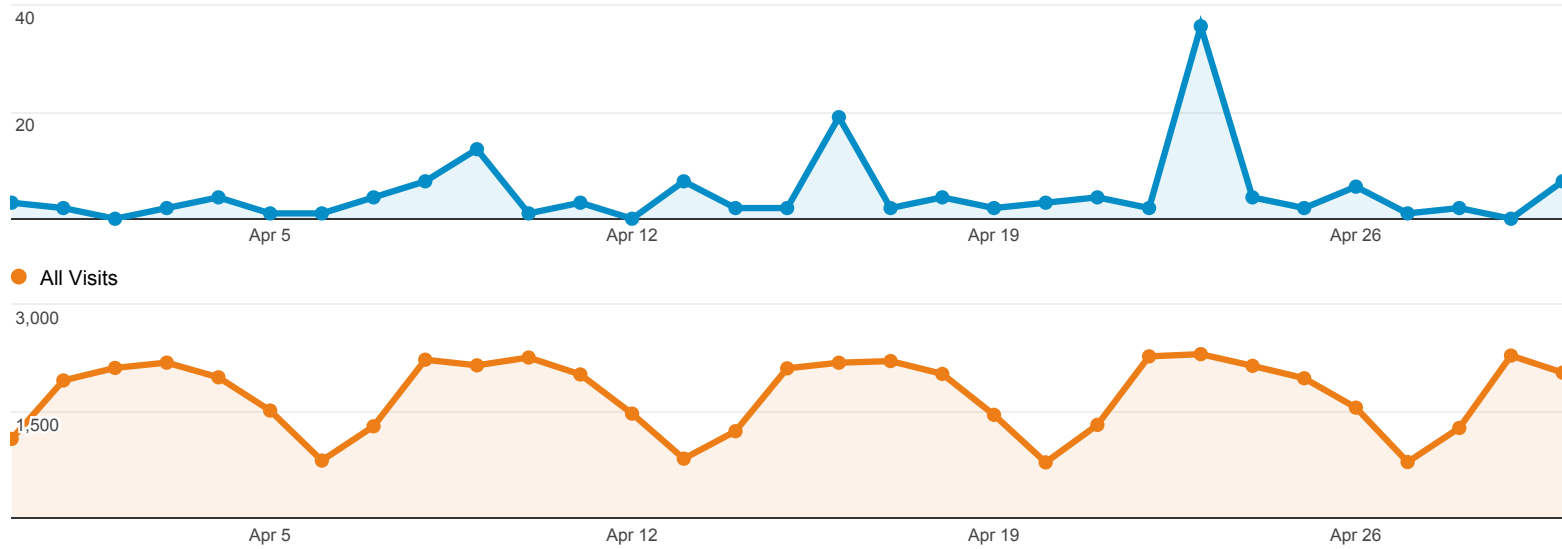

## Social Network Referrals

% of visits: 100.00%

Social Referral

Visits via Social Referral

Social Network	Visits	Pageviews	Avg. Visit Duration	Pages / Visit
1. Facebook	100	304	00:05:33	3.04
2. Blogger	37	61	00:02:50	1.65
3. WordPress	6	10	00:01:15	1.67
4. LibraryThing	1	7	00:03:00	7.00
5. Twitter	1	1	00:00:00	1.00
6. Weebly	1	1	00:00:00	1.00