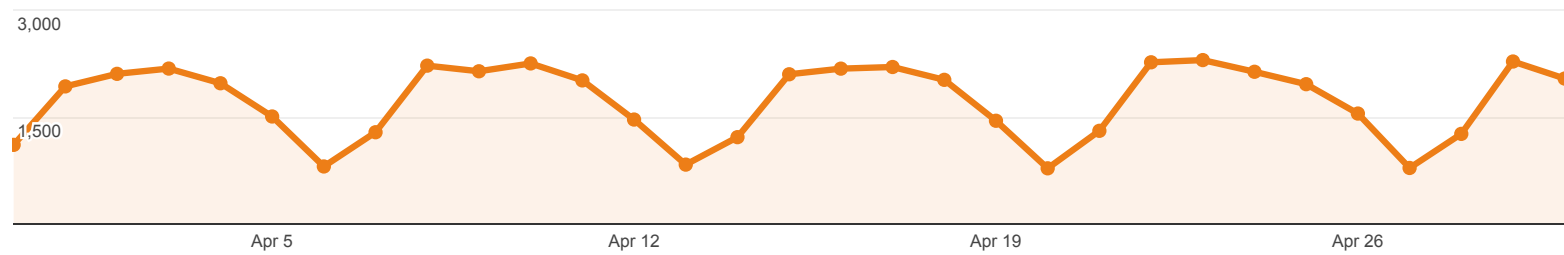

### Social Referral

Shared URL	Visits	Pageviews	Avg. Visit Duration	Pages / Visit
1. <a href="http://www.library.umaine.edu/theses/default.asp">www.library.umaine.edu/theses/default.asp</a>	5	9	00:01:30	1.80
2. <a href="http://www.library.umaine.edu/science/compsci.htm">www.library.umaine.edu/science/compsci.htm</a>	1	1	00:00:00	1.00

## Social Network Referrals

ALL » SOCIAL NETWORK: LibraryThing

% of visits: 0.00%

### Social Referral

● Visits via Social Referral

● All Visits

Shared URL	Visits	Pageviews	Avg. Visit Duration	Pages / Visit
1. <a href="http://www.library.umaine.edu/default.asp">www.library.umaine.edu/default.asp</a>	1	7	00:03:00	7.00