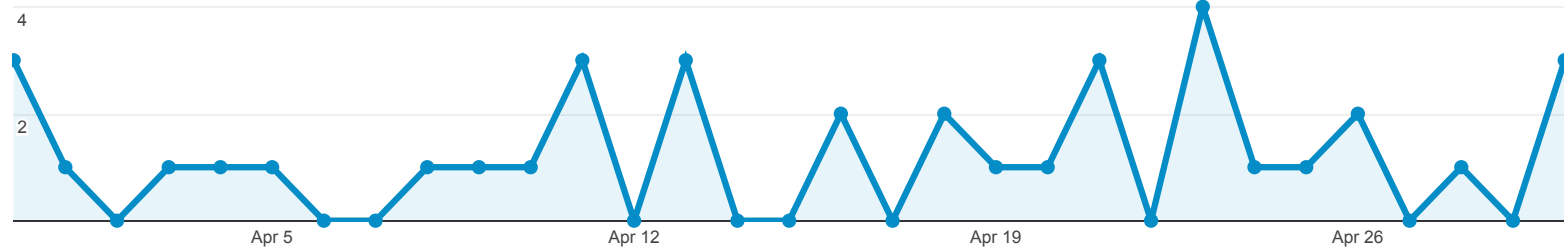

Mar 31, 2013 - Apr 30, 2013

Social Network Referrals

ALL » SOCIAL NETWORK: Blogger

% of visits: 0.07%

Social Referral

● Visits via Social Referral

● All Visits