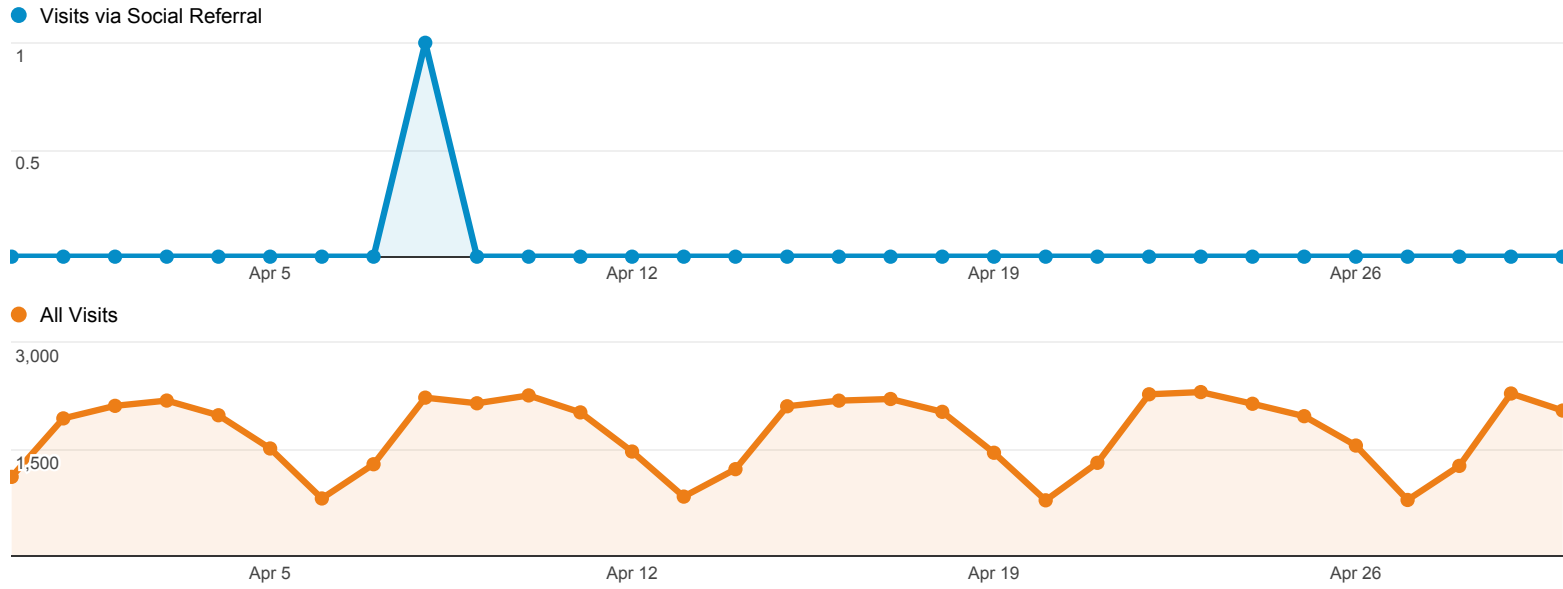

### Social Referral

Shared URL	Visits	Pageviews	Avg. Visit Duration	Pages / Visit
1. <a href="http://library.umaine.edu/science/default.asp">library.umaine.edu/science/default.asp</a>	1	1	00:00:00	1.00

Rows 1 - 1 of 1

Mar 31, 2013 - Apr 30, 2013

## Social Network Referrals

ALL » SOCIAL NETWORK: Weebly

% of visits: 0.00%

### Social Referral

Shared URL	Visits	Pageviews	Avg. Visit Duration	Pages / Visit
1. <a href="http://library.umaine.edu/default.asp">library.umaine.edu/default.asp</a>	1	1	00:00:00	1.00

Rows 1 - 1 of 1