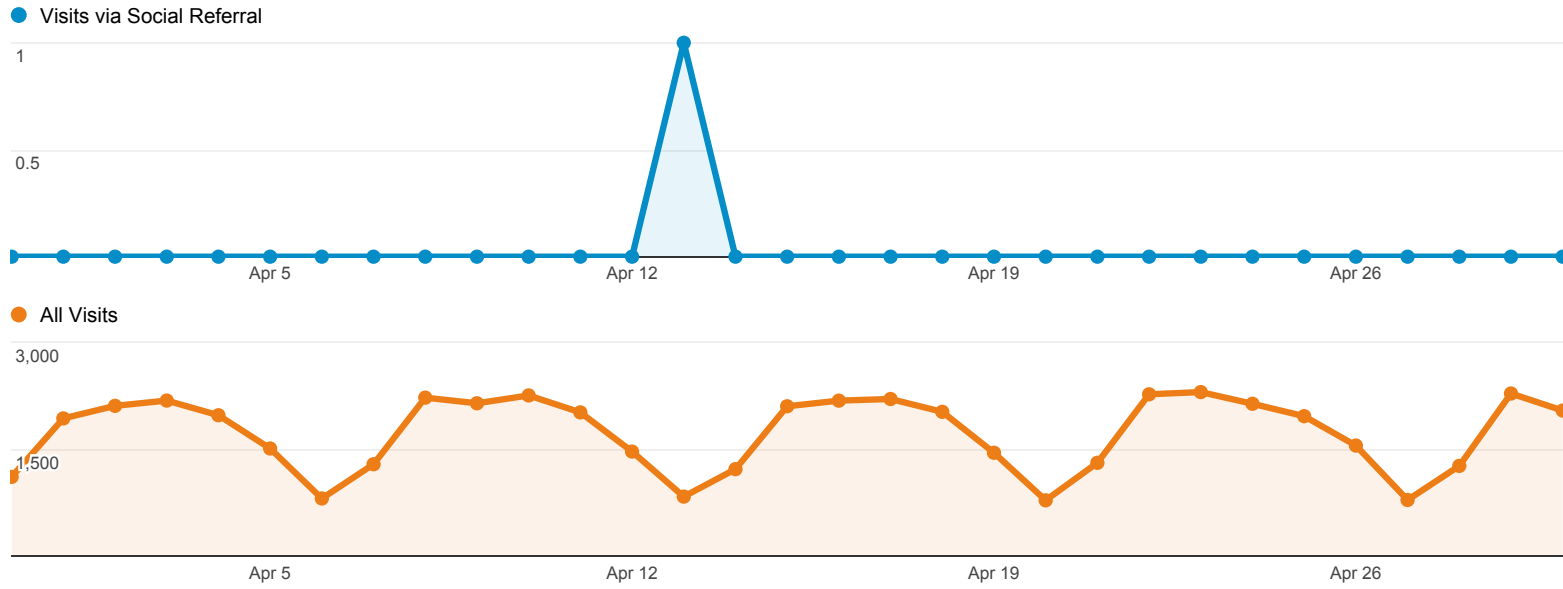

### Social Referral

● Visits via Social Referral

● All Visits

Shared URL	Visits	Pageviews	Avg. Visit Duration	Pages / Visit
1. <a href="http://www.library.umaine.edu/default.asp">www.library.umaine.edu/default.asp</a>	1	7	00:03:00	7.00

Rows 1 - 1 of 1

Mar 31, 2013 - Apr 30, 2013

## Social Network Referrals

ALL » SOCIAL NETWORK: Twitter

% of visits: 0.00%

### Social Referral

Shared URL	Visits	Pageviews	Avg. Visit Duration	Pages / Visit
1. <a href="http://library.umaine.edu/science/default.asp">library.umaine.edu/science/default.asp</a>	1	1	00:00:00	1.00