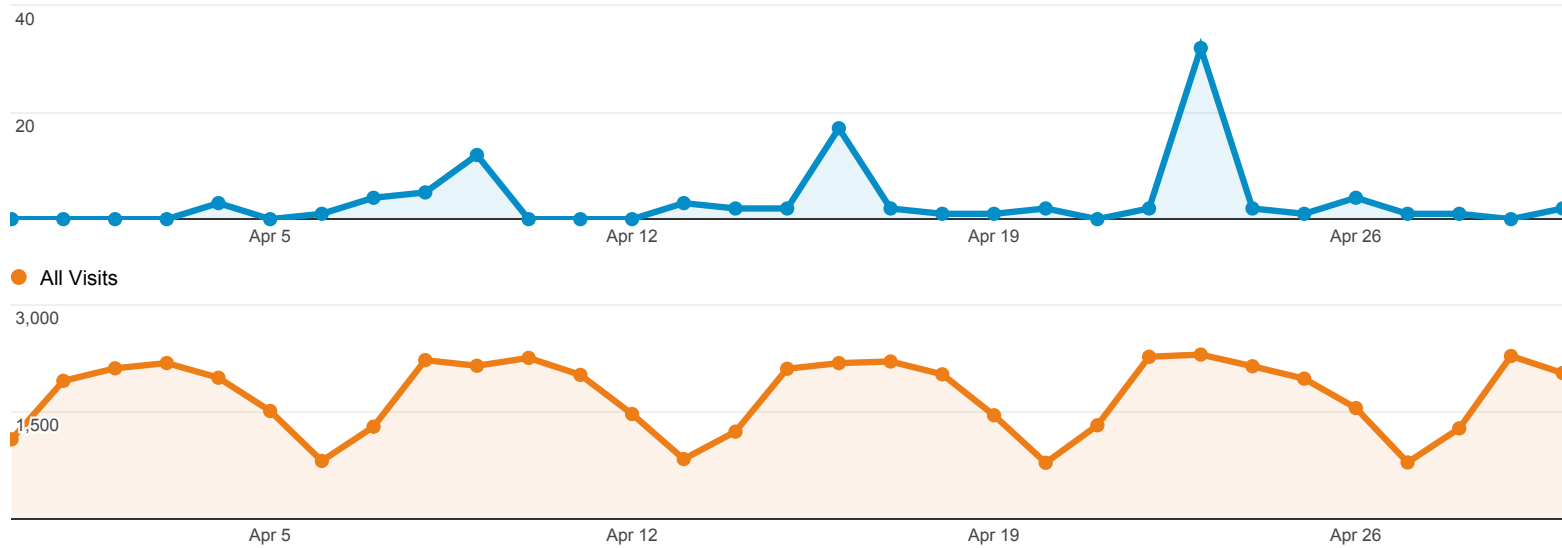

Social Network Referrals

ALL » SOCIAL NETWORK: Facebook

% of visits: 0.19%

Social Referral

● Visits via Social Referral

Shared URL	Visits	Pageviews	Avg. Visit Duration	Pages / Visit
1. www.library.umaine.edu/yearbooks/Twenties.htm	30	60	00:02:27	2.00
2. www.library.umaine.edu/yearbooks/Seventies.htm	16	47	00:03:54	2.94
3. www.library.umaine.edu/yearbooks/default.asp	14	94	00:15:14	6.71
4. www.library.umaine.edu/science/paper.htm	6	6	00:00:00	1.00
5. www.library.umaine.edu/yearbooks/Nineties.htm	5	26	00:07:27	5.20
6. www.library.umaine.edu/about/hours.htm	4	8	00:00:00	2.00
7. library.umaine.edu/default.asp	3	13	00:03:05	4.33
8. www.library.umaine.edu/theses/default.asp	3	5	00:12:56	1.67
9. library.umaine.edu/indexesdb/Indexes.asp	2	7	00:06:01	3.50
10. www.library.umaine.edu/speccoll/FindingAids/WilliamTellClubrecords.htm	2	2	00:00:00	1.00
11. www.library.umaine.edu/yearbooks/Eighties.htm	2	11	00:42:08	5.50
12. www.library.umaine.edu/yearbooks/nineteenhundreds.htm	2	2	00:00:00	1.00
13. library.umaine.edu/about/hours.htm	1	6	00:08:05	6.00
14. library.umaine.edu/arts/scores.htm	1	1	00:00:00	1.00
15. library.umaine.edu/default_ursus.asp	1	1	00:00:00	1.00
16. library.umaine.edu/townreport/holdings.htm	1	1	00:00:00	1.00
17. www.library.umaine.edu/about/floorplan2.htm	1	1	00:00:00	1.00
18. www.library.umaine.edu/corepages/whatsnew.aspx	1	1	00:00:00	1.00
19. www.library.umaine.edu/default.asp	1	1	00:00:00	1.00
20. www.library.umaine.edu/speccoll/FindingAids/DayJohnF.htm	1	1	00:00:00	1.00
21. www.library.umaine.edu/speccoll/FindingAids/ParsonsFamilyPapers.htm	1	2	00:13:15	2.00
22. www.library.umaine.edu/yearbooks/Forties.htm	1	7	00:02:51	7.00
23. www.library.umaine.edu/yearbooks/Teens.htm	1	1	00:00:00	1.00