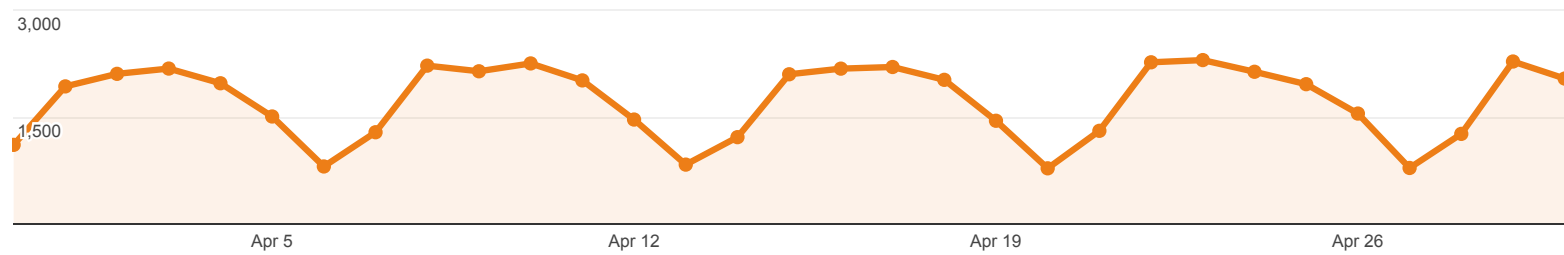

## Social Network Referrals

ALL » SOCIAL NETWORK: Blogger

% of visits: 0.07%

### Social Referral

● Visits via Social Referral

● All Visits

Shared URL	Visits	Pageviews	Avg. Visit Duration	Pages / Visit
1. <a href="http://www.library.umaine.edu/theses/default.asp">www.library.umaine.edu/theses/default.asp</a>	32	50	00:02:53	1.56
2. <a href="http://library.umaine.edu/about/info_commons.htm">library.umaine.edu/about/info_commons.htm</a>	2	2	00:00:00	1.00
3. <a href="http://www.library.umaine.edu/science/engtech.htm">www.library.umaine.edu/science/engtech.htm</a>	1	4	00:10:49	4.00
4. <a href="http://www.library.umaine.edu/speccoll/FindingAids/MayoG.htm">www.library.umaine.edu/speccoll/FindingAids/MayoG.htm</a>	1	1	00:00:00	1.00
5. <a href="http://www.library.umaine.edu/townreport/default.asp">www.library.umaine.edu/townreport/default.asp</a>	1	4	00:02:07	4.00