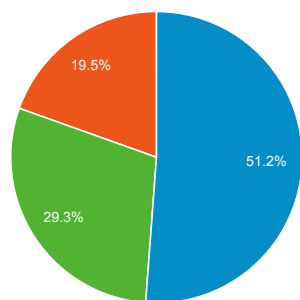

## Visits

## Pageviews

**102,218**  
% of Total: 100.00% (102,218)

## Pageviews by Page Title

Page Title	Pageviews
Fogler Library, the University of Maine	62,836
Fogler Library: Indexes and Databases	16,927
Fogler Library: Ejournals@UMaine	4,224
Fogler Library: Hours	2,418
Fogler Library: Interlibrary Loan	517
Fogler Library: Prism: The University of Maine Yearbook Online	492
Fogler Library: Contacts	476
Fogler Library: Census Information	443
UM Fogler Library Electronic Theses and Dissertations	440
Fogler Library: Maine Town Reports: Holdings by Town	302

## Visits by Traffic Type

■ direct
 ■ organic
 ■ referral
 ■ (not set)