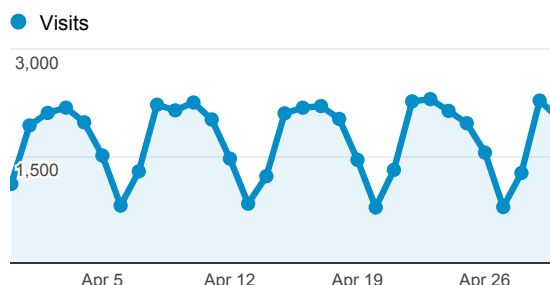

## Avg. Visit Duration

## Visits

## Pageviews

**102,218**  
% of Total: 100.00% (102,218)

## Visits

**53,729**  
% of Total: 100.00% (53,729)