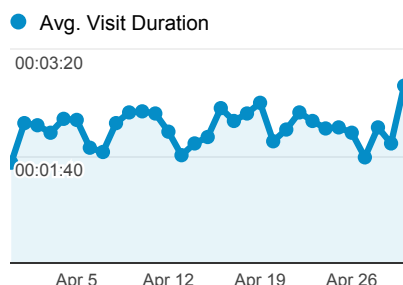

## Avg. Visit Duration

## Visits

## Pageviews

**102,218**  
% of Total: 100.00% (102,218)