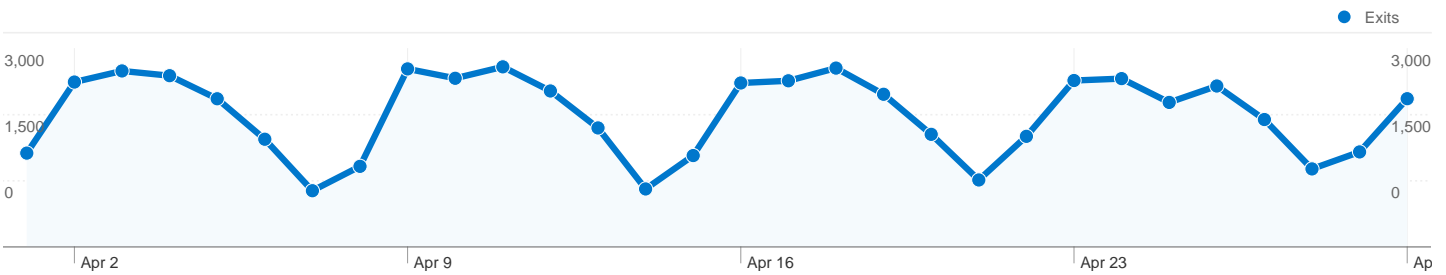

60,355 visits exited from 950 pages

Exit Pages				
Exits	Pageviews	% Exit		
60,355 % of Site Total: 100.00%	125,452 % of Site Total: 99.42%	48.11% Site Avg: 47.83% (0.59%)		
Page	Exits	Pageviews	% Exit	
/staff/beattie.htm	3	5	60.00%	
/staff/clement.htm	3	4	75.00%	
/staff/daigle.htm	3	6	50.00%	
/staff/default.asp	3	7	42.86%	
/subjectPortal/index.aspx?subject=Archaeology	3	11	27.27%	
/subjectPortal/index.aspx?subject=Botany	3	7	42.86%	
/subjectPortal/index.aspx?subject=Computer+Science	3	12	25.00%	
/subjectPortal/index.aspx?subject=Dance	3	11	27.27%	
/subjectPortal/index.aspx?subject=Electrical+and+computer+engineering	3	9	33.33%	
/subjectPortal/index.aspx?subject=Geology	3	6	50.00%	
/subjectPortal/index.aspx?subject=Mathematics	3	6	50.00%	
/subjectPortal/index.aspx?subject=Oceanography	3	9	33.33%	
/subjectPortal/index.aspx?subject=Physics	3	4	75.00%	
/subjectPortal/index.aspx?subject=Public+Administration	3	15	20.00%	
/subjectPortal/index.aspx?subject=Religion	3	18	16.67%	
/subjectportal/admin/cataloging.aspx	3	51	5.88%	
/techserv/Cataloging/Scores.htm	3	3	100.00%	
/techserv/Cataloging/SpecColl_UPub.htm	3	3	100.00%	
/techserv/Cataloging/lawrence.htm	3	4	75.00%	
/techserv/Serials/ERM/serialssolutionsupdate.htm	3	5	60.00%	
/techserv/techservweb.htm	3	7	42.86%	
/virtualref/currentnews.htm	3	29	10.34%