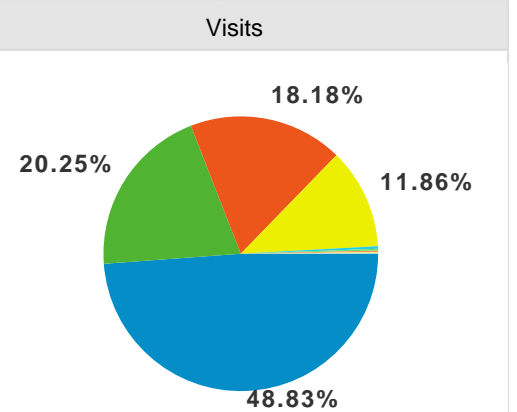

60,355 visits used 23 browsers

Site Usage

Visits 60,355 % of Site Total: 100.00%	Pages/Visit 2.09 Site Avg: 2.09 (0.00%)	Avg. Time on Site 00:02:19 Site Avg: 00:02:19 (0.00%)	% New Visits 41.49% Site Avg: 41.48% (0.03%)	Bounce Rate 60.44% Site Avg: 60.44% (0.00%)
---	--	--	---	--

Browser	Visits	Visits
Firefox	29,471	48.83%
Safari	12,223	20.25%
Internet Explorer	10,975	18.18%
Chrome	7,158	11.86%
Android Browser	181	0.30%
Mozilla Compatible Agent	125	0.21%
Opera	107	0.18%
IE with Chrome Frame	54	0.09%
Opera Mini	16	0.03%
Phantom.js bot	12	0.02%
RockMelt	11	0.02%
Camino	6	0.01%
Mozilla	3	> 0.00%
BlackBerry8530	2	> 0.00%
BlackBerry9630	2	> 0.00%
Netscape	2	> 0.00%
BlackBerry9330	1	> 0.00%
BlackBerry9650	1	> 0.00%
Konqueror	1	> 0.00%
Midori	1	> 0.00%
NOKIA6120c	1	> 0.00%
PagePeeker.com	1	> 0.00%