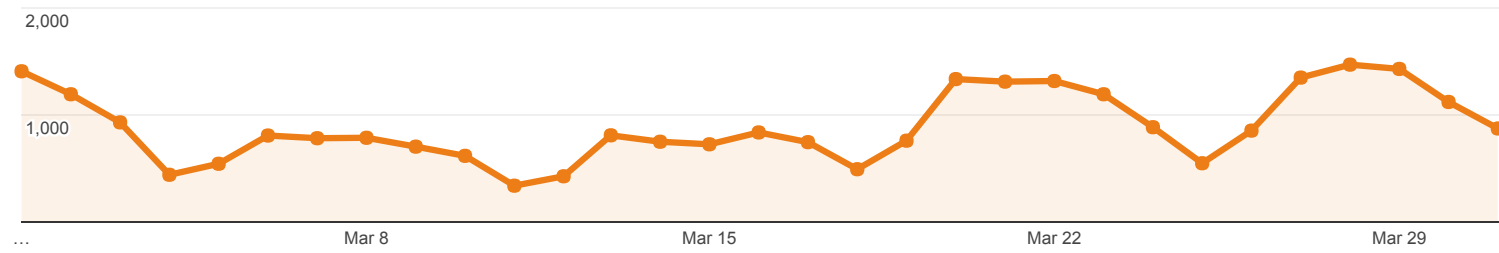

Rows 1 - 1 of 1

Mar 1, 2017 - Mar 31, 2017

Social Network Referrals

ALL » SOCIAL NETWORK: Douban

All Users
0.00% Sessions

Social Referral

Shared URL	Sessions	Pageviews	Avg. Session Duration	Pages / Session
1. library.umaine.edu/	1 (100.00%)	3 (100.00%)	00:02:50	3.00

Rows 1 - 1 of 1

Mar 1, 2017 - Mar 31, 2017

Social Network Referrals

ALL » SOCIAL NETWORK: StumbleUpon

All Users
0.00% Sessions

Social Referral

Sessions via Social Referral

All Sessions

Shared URL	Sessions	Pageviews	Avg. Session Duration	Pages / Session
1. library.umaine.edu/404.html? from=http://www.stumbleupon.com/su/1KPZ8A/:aPL.r+zz:bhSW!f4c/www.thehappytalent.com/blog/everyday-feminism-is-a-joke-and-no-one-should-ever-read-it&page=/reference/Lewis/wsslinks/wommus.htm	1 (100.00%)	1 (100.00%)	00:00:00	1.00

Rows 1 - 1 of 1

Mar 1, 2017 - Mar 31, 2017

Social Network Referrals

ALL » SOCIAL NETWORK: Wikia

All Users
 0.00% Sessions

Social Referral

Sessions via Social Referral

All Sessions