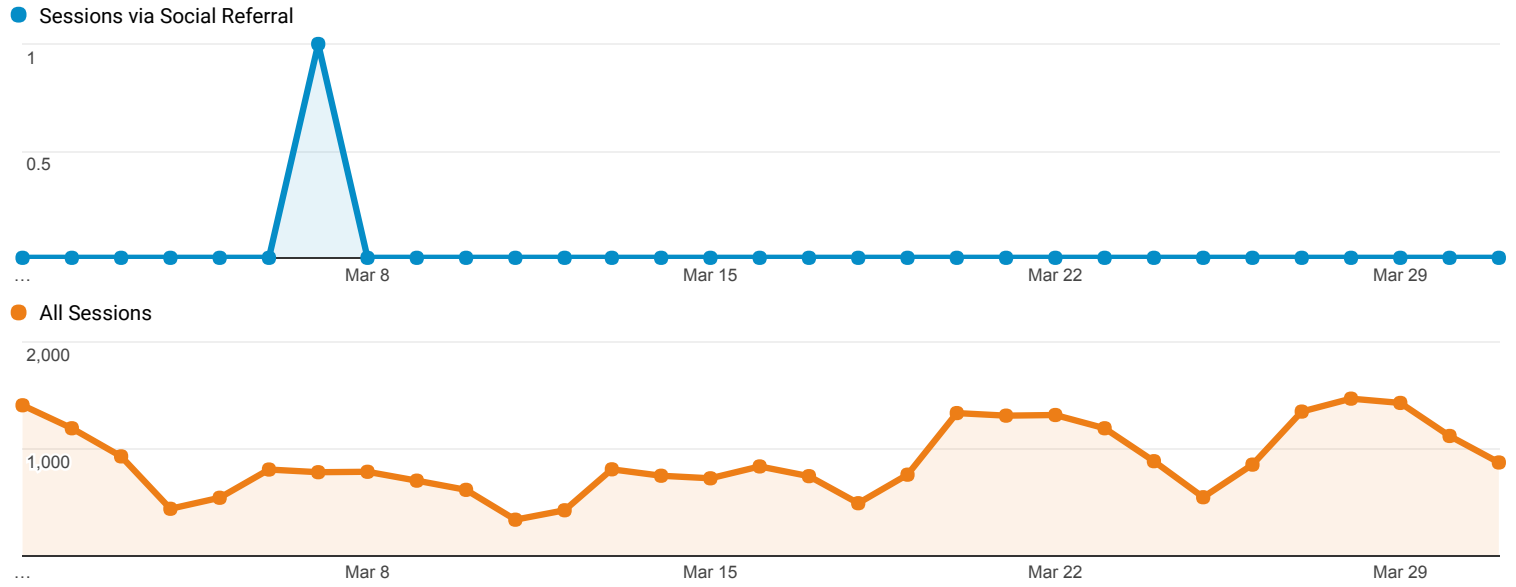

Rows 1 - 2 of 2

Mar 1, 2017 - Mar 31, 2017

Social Network Referrals

ALL » SOCIAL NETWORK: Google Groups

All Users
0.01% Sessions

Social Referral

Sessions via Social Referral

All Sessions

Shared URL	Sessions	Pageviews	Avg. Session Duration	Pages / Session
1. library.umaine.edu/indexesdb/_Indexes.asp?field-id=31&form-id=8&gf-download=2017/03/Bailee-Bartash-Resume.pdf&hash=b19b4a53a6481e1207dc434ccb5c36369262e619db18e96515fcbc81f5d5d301	3 (100.00%)	4 (100.00%)	00:00:12	1.33

Rows 1 - 1 of 1

Mar 1, 2017 - Mar 31, 2017

Social Network Referrals

ALL » SOCIAL NETWORK: Douban

All Users
0.00% Sessions

Social Referral

Shared URL	Sessions	Pageviews	Avg. Session Duration	Pages / Session
1. library.umaine.edu/	1 (100.00%)	3 (100.00%)	00:02:50	3.00

Rows 1 - 1 of 1

Mar 1, 2017 - Mar 31, 2017

Social Network Referrals

ALL » SOCIAL NETWORK: StumbleUpon

All Users
0.00% Sessions

Social Referral

Sessions via Social Referral

All Sessions