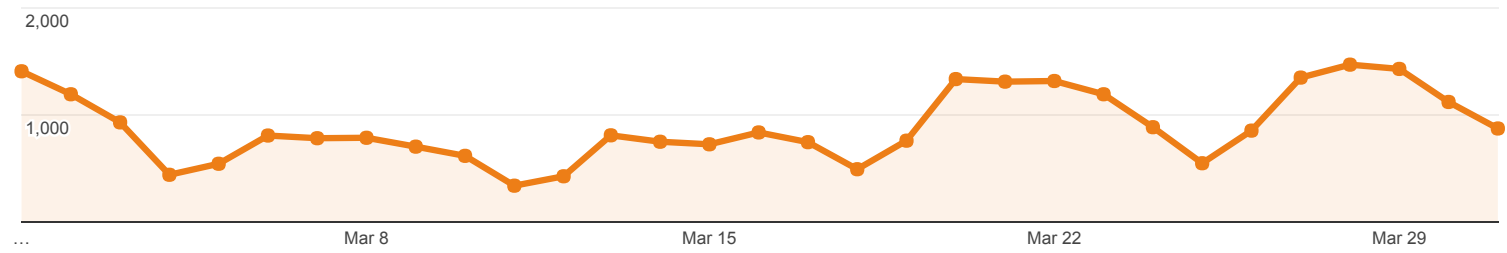

Rows 1 - 1 of 1

Mar 1, 2017 - Mar 31, 2017

Social Network Referrals

ALL » SOCIAL NETWORK: StumbleUpon

All Users
0.00% Sessions

Social Referral

Sessions via Social Referral

All Sessions

Shared URL	Sessions	Pageviews	Avg. Session Duration	Pages / Session
1. library.umaine.edu/404.html? from=http://www.stumbleupon.com/su/1KPZ8A/:aPL.r+zz:bhSW!f4c/www.thehappytalent.com/blog/everyday-feminism-is-a-joke-and-no-one-should-ever-read-it&page=/reference/Lewis/wsslinks/wommus.htm	1 (100.00%)	1 (100.00%)	00:00:00	1.00

Rows 1 - 1 of 1

Mar 1, 2017 - Mar 31, 2017

Social Network Referrals

ALL » SOCIAL NETWORK: Wikia

All Users
 0.00% Sessions

Social Referral

Sessions via Social Referral

All Sessions

Shared URL	Sessions	Pageviews	Avg. Session Duration	Pages / Session
1. library.umaine.edu/404.html?from=http://familypedia.wikia.com/wiki/Thomas_Westbrook_(1675-1744)&page=wabanaki/Letters_of_Colonel.pdf	1 (100.00%)	1 (100.00%)	00:00:00	1.00