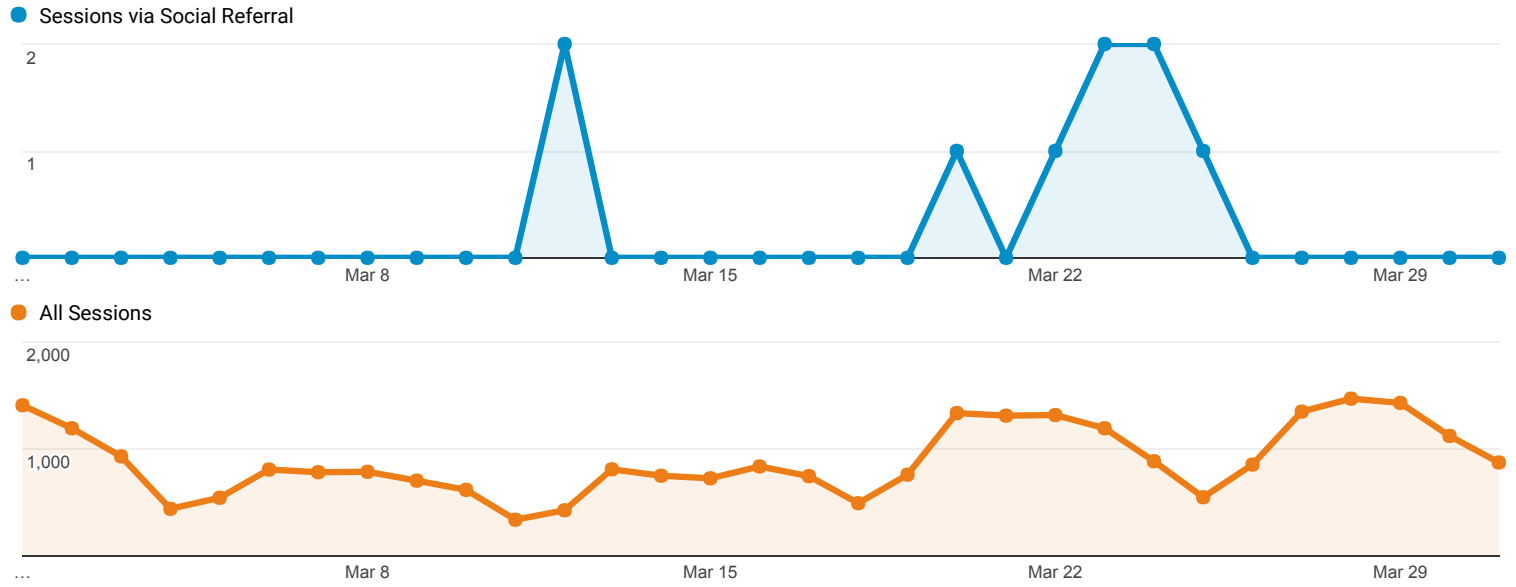

Rows 1 - 22 of 22

Mar 1, 2017 - Mar 31, 2017

Social Network Referrals

ALL » SOCIAL NETWORK: Twitter

All Users
0.04% Sessions

Social Referral

Sessions via Social Referral

Shared URL	Sessions	Pageviews	Avg. Session Duration	Pages / Session
1. library.umaine.edu/	4 (36.36%)	8 (47.06%)	00:02:29	2.00
2. library.umaine.edu/event/library-book-club-poetry/	3 (27.27%)	3 (17.65%)	00:00:25	1.00
3. library.umaine.edu/event/books-life-jacquelyn-gill/	2 (18.18%)	4 (23.53%)	00:00:54	2.00
4. libguides.library.umaine.edu/socwgs371	1 (9.09%)	1 (5.88%)	00:00:00	1.00
5. library.umaine.edu/event/make-music-computer-workshop/	1 (9.09%)	1 (5.88%)	00:00:03	1.00

Rows 1 - 5 of 5

Mar 1, 2017 - Mar 31, 2017

Social Network Referrals

ALL » SOCIAL NETWORK: Blogger

All Users
0.03% Sessions

Social Referral

Shared URL	Sessions	Pageviews	Avg. Session Duration	Pages / Session
1. library.umaine.edu/theses/	8 (88.89%)	8 (88.89%)	00:00:00	1.00
2. library.umaine.edu/404.html?from=http://yusanoo.blogspot.co.id/2016/04/daftar-100-situs-yang-bisa-bantu-kamu.html?m=1&page=/science/compsci.htm	1 (11.11%)	1 (11.11%)	00:00:00	1.00

Rows 1 - 2 of 2

Mar 1, 2017 - Mar 31, 2017

Social Network Referrals

ALL » SOCIAL NETWORK: Google Groups

All Users
0.01% Sessions

Social Referral

Sessions via Social Referral

All Sessions