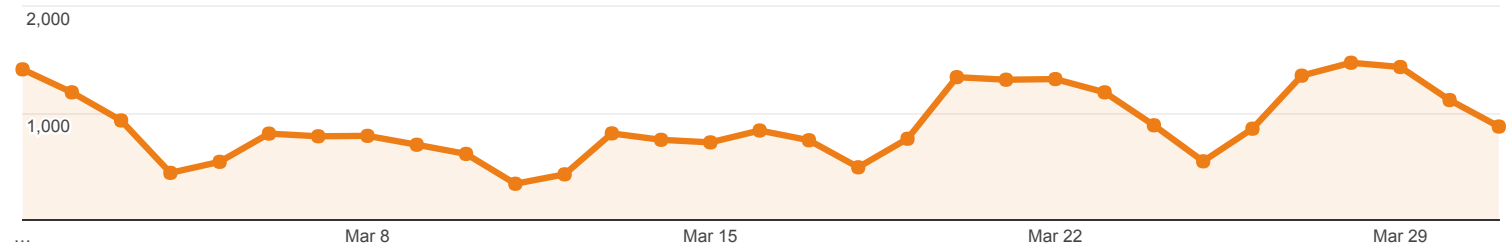

Social Network Referrals

Mar 1, 2017 - Mar 31, 2017

All Users
100.00% Sessions

Social Referral

Sessions via Social Referral

All Sessions

Social Network	Sessions	Pageviews	Avg. Session Duration	Pages / Session
1. Facebook	94 (78.33%)	257 (88.01%)	00:08:43	2.73
2. Twitter	11 (9.17%)	17 (5.82%)	00:01:11	1.55
3. Blogger	9 (7.50%)	9 (3.08%)	00:00:00	1.00
4. Google Groups	3 (2.50%)	4 (1.37%)	00:00:12	1.33
5. Douban	1 (0.83%)	3 (1.03%)	00:02:50	3.00
6. StumbleUpon	1 (0.83%)	1 (0.34%)	00:00:00	1.00
7. Wikia	1 (0.83%)	1 (0.34%)	00:00:00	1.00

Rows 1 - 7 of 7

Mar 1, 2017 - Mar 31, 2017

Social Network Referrals

ALL » SOCIAL NETWORK: Facebook

All Users
0.34% Sessions

Social Referral

Sessions via Social Referral

All Sessions