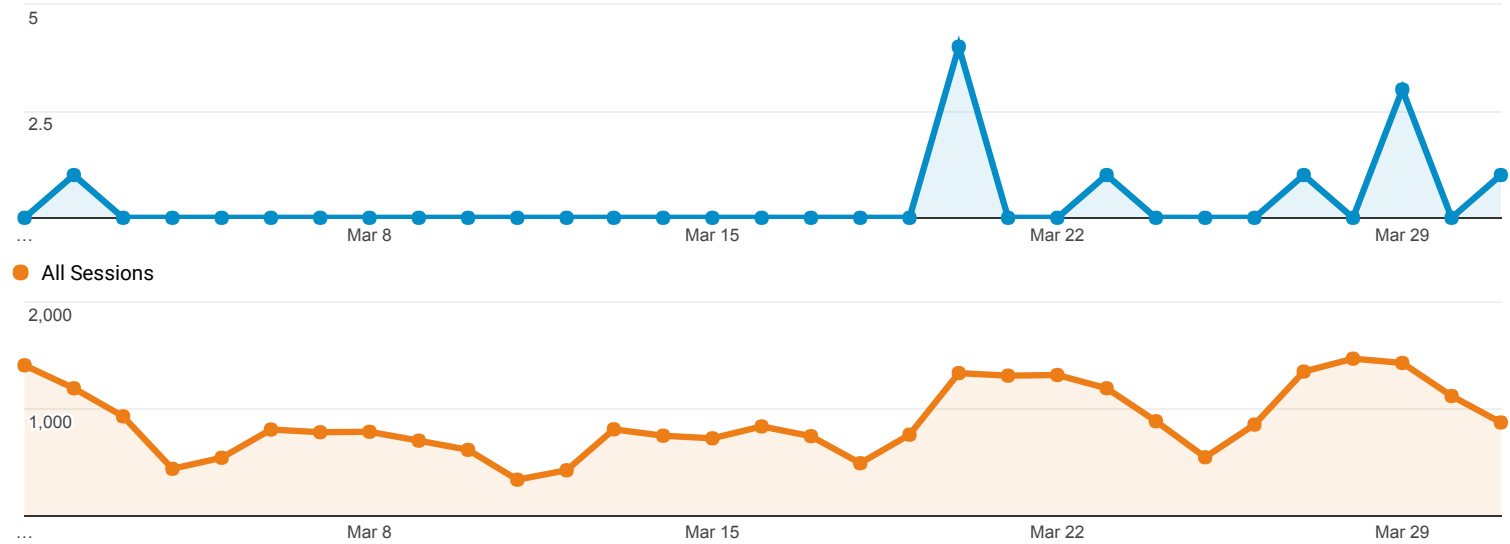

Rows 1 - 22 of 22

Mar 1, 2017 - Mar 31, 2017

Social Network Referrals

ALL » SOCIAL NETWORK: Twitter

All Users
0.04% Sessions

Social Referral

Sessions via Social Referral

Shared URL	Sessions	Pageviews	Avg. Session Duration	Pages / Session
1. library.umaine.edu/	4 (36.36%)	8 (47.06%)	00:02:29	2.00
2. library.umaine.edu/event/library-book-club-poetry/	3 (27.27%)	3 (17.65%)	00:00:25	1.00
3. library.umaine.edu/event/books-life-jacquelyn-gill/	2 (18.18%)	4 (23.53%)	00:00:54	2.00
4. libguides.library.umaine.edu/socwgs371	1 (9.09%)	1 (5.88%)	00:00:00	1.00
5. library.umaine.edu/event/make-music-computer-workshop/	1 (9.09%)	1 (5.88%)	00:00:03	1.00

Rows 1 - 5 of 5

Mar 1, 2017 - Mar 31, 2017

Social Network Referrals

ALL » SOCIAL NETWORK: Blogger

All Users
0.03% Sessions

Social Referral

Shared URL	Sessions	Pageviews	Avg. Session Duration	Pages / Session
1. library.umaine.edu/theses/	8 (88.89%)	8 (88.89%)	00:00:00	1.00
2. library.umaine.edu/404.html?from=http://yusanoo.blogspot.co.id/2016/04/daftar-100-situs-yang-bisa-bantu-kamu.html?m=1&page=/science/compsci.htm	1 (11.11%)	1 (11.11%)	00:00:00	1.00

Rows 1 - 2 of 2

Mar 1, 2017 - Mar 31, 2017

Social Network Referrals

ALL » SOCIAL NETWORK: Google Groups

All Users
0.01% Sessions

Social Referral

Sessions via Social Referral

All Sessions