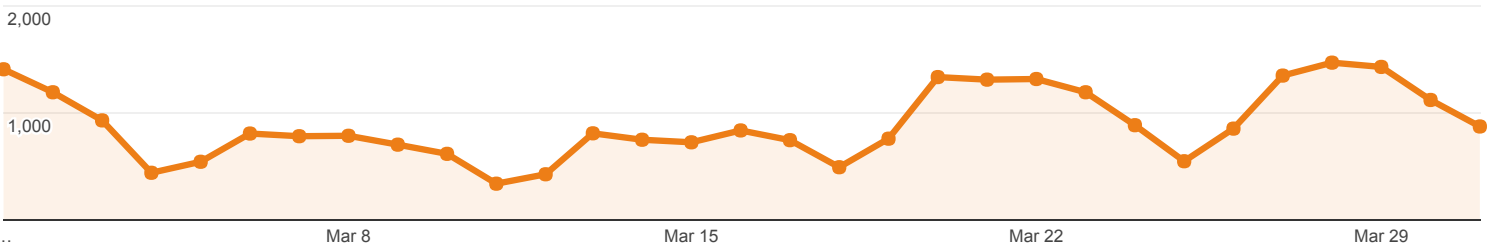

Rows 1 - 7 of 7

Mar 1, 2017 - Mar 31, 2017

Social Network Referrals

ALL » SOCIAL NETWORK: Facebook

All Users
0.34% Sessions

Social Referral

Sessions via Social Referral

All Sessions

Shared URL	Sessions	Pageviews	Avg. Session Duration	Pages / Session
1. library.umaine.edu/	39 (41.49%)	117 (45.53%)	00:13:39	3.00
2. libguides.library.umaine.edu/c.php?g=459982&p=4414558	8 (8.51%)	11 (4.28%)	00:01:21	1.38
3. libguides.library.umaine.edu/lifehacklibrary/home	7 (7.45%)	18 (7.00%)	00:06:38	2.57
4. libguides.library.umaine.edu/	5 (5.32%)	18 (7.00%)	00:07:55	3.60
5. library.umaine.edu/event/film-years-living-dangerously-ice-brimstone/	5 (5.32%)	7 (2.72%)	00:00:08	1.40
6. library.umaine.edu/event/make-music-computer-workshop/	5 (5.32%)	45 (17.51%)	00:30:43	9.00
7. libguides.library.umaine.edu/hdcc2017	3 (3.19%)	3 (1.17%)	00:00:00	1.00
8. libguides.library.umaine.edu/news	3 (3.19%)	6 (2.33%)	00:00:02	2.00
9. libguides.library.umaine.edu/womenactivism	3 (3.19%)	3 (1.17%)	00:00:00	1.00
10. libguides.library.umaine.edu/c.php?g=642873&p=4503945&preview=f459235102bf73026556d86755b711f2	2 (2.13%)	5 (1.95%)	00:06:47	2.50
11. libguides.library.umaine.edu/datamanagement	2 (2.13%)	2 (0.78%)	00:00:00	1.00
12. library.umaine.edu/event/library-book-club-biography-autobiography/	2 (2.13%)	2 (0.78%)	00:00:03	1.00
13. libguides.library.umaine.edu/arts/images	1 (1.06%)	1 (0.39%)	00:00:00	1.00
14. libguides.library.umaine.edu/bua220	1 (1.06%)	5 (1.95%)	00:02:40	5.00
15. libguides.library.umaine.edu/c.php?g=446575&p=3046593&preview=dc2ed18636e7d5f9c2785ff229e12d603	1 (1.06%)	2 (0.78%)	00:00:03	2.00
16. libguides.library.umaine.edu/c.php?g=46452&p=294754	1 (1.06%)	1 (0.39%)	00:00:00	1.00
17. libguides.library.umaine.edu/c.php?g=642873&p=4503945	1 (1.06%)	1 (0.39%)	00:00:00	1.00