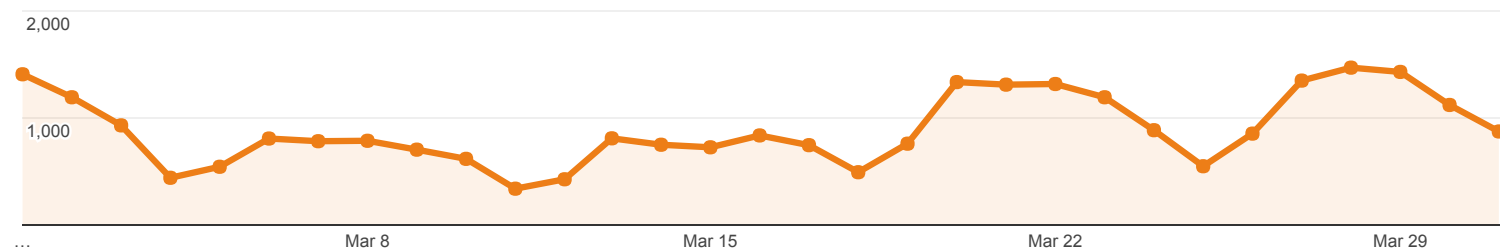

Rows 1 - 5 of 5

Mar 1, 2017 - Mar 31, 2017

Social Network Referrals

ALL » SOCIAL NETWORK: Blogger

All Users
0.03% Sessions

Social Referral

Shared URL	Sessions	Pageviews	Avg. Session Duration	Pages / Session
1. library.umaine.edu/theses/	8 (88.89%)	8 (88.89%)	00:00:00	1.00
2. library.umaine.edu/404.html?from=http://yusanoo.blogspot.co.id/2016/04/daftar-100-situs-yang-bisa-bantu-kamu.html?m=1&page=/science/compsci.htm	1 (11.11%)	1 (11.11%)	00:00:00	1.00

Rows 1 - 2 of 2

Mar 1, 2017 - Mar 31, 2017

Social Network Referrals

ALL » SOCIAL NETWORK: Google Groups

All Users
0.01% Sessions

Social Referral

Sessions via Social Referral

All Sessions

Shared URL	Sessions	Pageviews	Avg. Session Duration	Pages / Session
1. library.umaine.edu/indexesdb/_Indexes.asp?field-id=31&form-id=8&gf-download=2017/03/Bailee-Bartash-Resume.pdf&hash=b19b4a53a6481e1207dc434ccb5c36369262e619db18e96515fcbc81f5d5d301	3 (100.00%)	4 (100.00%)	00:00:12	1.33

Rows 1 - 1 of 1

Mar 1, 2017 - Mar 31, 2017

Social Network Referrals

ALL » SOCIAL NETWORK: Douban

All Users
0.00% Sessions

Social Referral

Shared URL	Sessions	Pageviews	Avg. Session Duration	Pages / Session
1. library.umaine.edu/	1 (100.00%)	3 (100.00%)	00:02:50	3.00