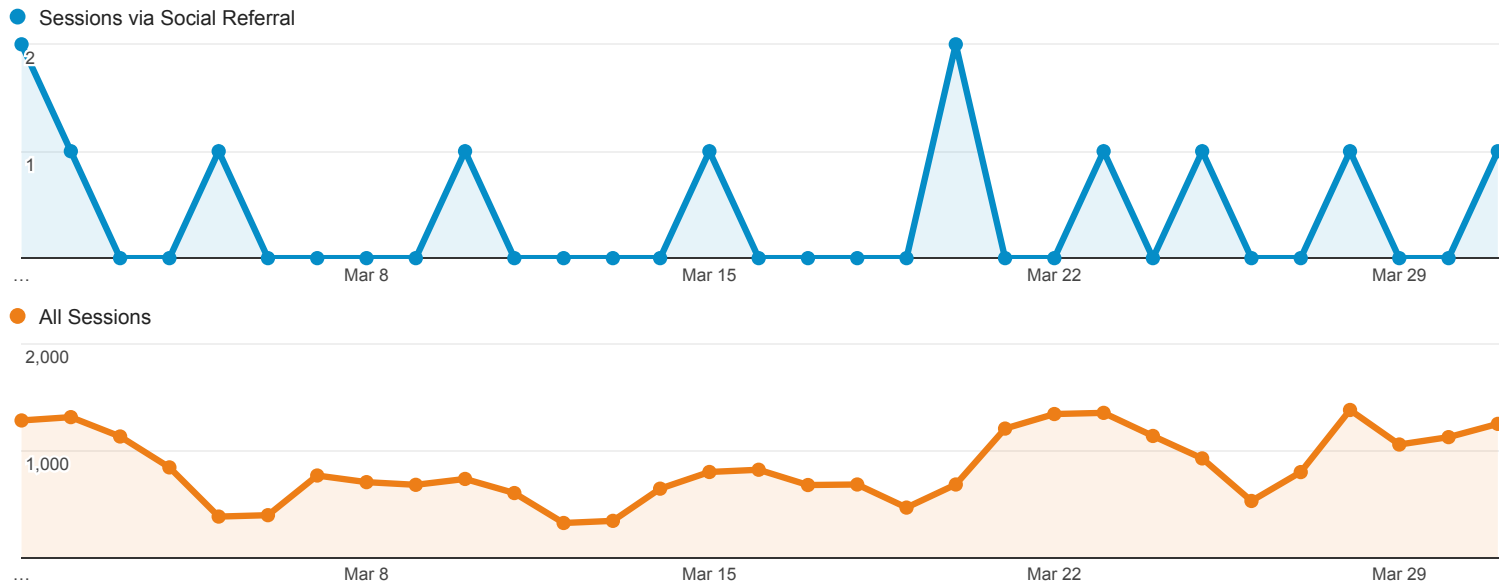

Shared URL	Sessions	Pageviews	Avg. Session Duration	Pages / Session
1. www.library.umaine.edu/theses/default.asp	21 (95.45%)	29 (93.55%)	00:00:50	1.38
2. www.library.umaine.edu/theses/	1 (4.55%)	2 (6.45%)	00:00:15	2.00

Rows 1 - 2 of 2

Mar 1, 2016 - Mar 31, 2016

Social Network Referrals

ALL » SOCIAL NETWORK: Facebook

All Users
0.05% Sessions

Social Referral

Shared URL	Sessions	Pageviews	Avg. Session Duration	Pages / Session
1. libguides.library.umaine.edu/c.php?g=124750&p=3104592	2 (16.67%)	2 (6.90%)	00:00:00	1.00
2. libguides.library.umaine.edu/zika	2 (16.67%)	6 (20.69%)	00:06:35	3.00
3. library.umaine.edu/default.asp	2 (16.67%)	4 (13.79%)	00:00:19	2.00
4. www.library.umaine.edu/yearbooks/default.asp	2 (16.67%)	2 (6.90%)	00:00:00	1.00
5. libguides.library.umaine.edu/cmj103	1 (8.33%)	1 (3.45%)	00:00:00	1.00
6. library.umaine.edu/townreport/holdings.htm	1 (8.33%)	1 (3.45%)	00:00:00	1.00
7. www.library.umaine.edu/default.asp	1 (8.33%)	7 (24.14%)	00:12:37	7.00
8. www.library.umaine.edu/indexesdb/Indexes.asp?range=sz&search=A	1 (8.33%)	6 (20.69%)	00:25:30	6.00

Rows 1 - 8 of 8

Mar 1, 2016 - Mar 31, 2016

Social Network Referrals

ALL » SOCIAL NETWORK: Twitter

All Users
0.05% Sessions

Social Referral

Sessions via Social Referral

All Sessions