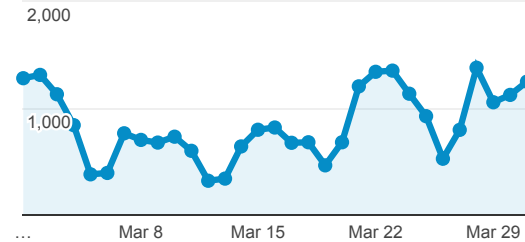

## Avg. Visit Duration

Avg. Session Duration

## Visits by Traffic Type

organic direct referral  
social (not set)

## Visits and Pageviews by Mobile

Mobile (Including Tablet)	Sessions	Pageviews
No	24,372	69,476
Yes	2,015	4,146

## Visits

Sessions