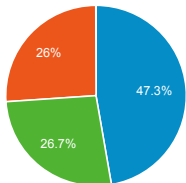

Visits by Traffic Type

organic direct referral
social (not set)

Visits and Pageviews by Mobile

Mobile (Including Tablet)	Sessions	Pageviews
No	24,372	69,476
Yes	2,015	4,146