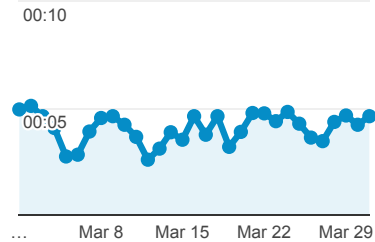

# My Dashboard

Mar 1, 2016 - Mar 31, 2016

All Users  
100.00% Sessions

## Avg. Visit Duration

Avg. Session Duration

## Visits by Traffic Type

organic direct referral  
social (not set)