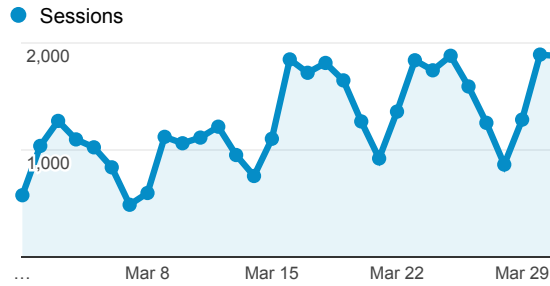

## Avg. Visit Duration

## Visits by Traffic Type

## Visits and Pageviews by Mobile

Mobile (Including Tablet)	Sessions	Pageviews
No	35,946	90,707
Yes	3,012	6,001

## Visits