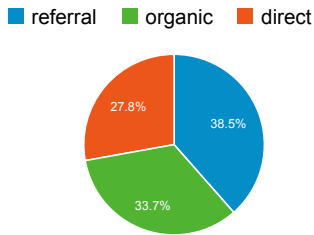

## Avg. Visit Duration

## Visits by Traffic Type

### Visits and Pages / Visit by Source / Medium

Source / Medium	Sessions	Pages / Session
google / organic	11,491	2.48
(direct) / (none)	10,844	2.27
library.umaine.edu / referral	9,624	2.79
umaine.edu / referral	2,070	2.80
libraries.maine.edu / referral	1,452	1.82
yahoo / organic	1,146	2.57
umaine.beta.libguides.com / referral	459	2.61
bing / organic	434	2.18
umaine.summon.serialssolutions.com / referral	298	2.39
qq4nm4zz3u.search.serialssolutions.com / referral	166	3.48