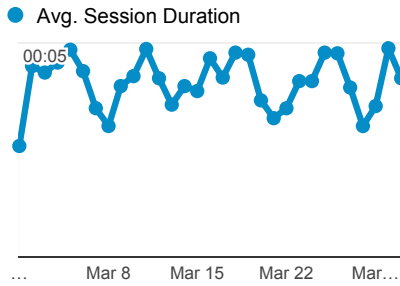

## Avg. Visit Duration

## Visits by Traffic Type