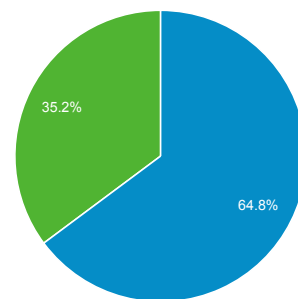

Mar 1, 2014 - Mar 31, 2014

Visitor Overview

All Visits
100.00%

Overview

Visits
34,808

Unique Visitors
16,088

Pageviews
103,608

Pages / Visit
2.98

Avg. Visit Duration
00:04:38

Bounce Rate
44.32%

% New Visits
35.17%

Returning Visitor (blue) New Visitor (green)

Language	Visits	% Visits
1. en-us	33,885	97.35%
2. zh-cn	136	0.39%
3. en-gb	105	0.30%
4. en	99	0.28%
5. pt-br	81	0.23%
6. es	62	0.18%
7. es-es	44	0.13%
8. fr	42	0.12%
9. pt-pt	38	0.11%
10. fr-fr	27	0.08%