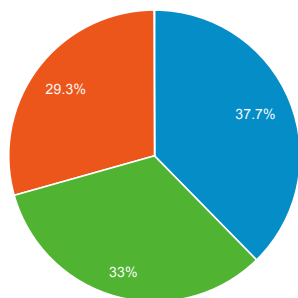

Visits by Traffic Type

organic direct referral (not set)

Visits

34,808
% of Total: 100.00% (34,808)

Visits and Pages / Visit by Keyword

Keyword	Visits	Pages / Visit
(not provided)	10,924	2.98
fogler library	429	3.86
fogler	115	3.01
(not set)	114	7.65
umaine library	108	3.63
folger library umaine jobs	93	3.44
http://library.umaine.edu/	49	3.80
umaine fogler	49	2.67
http://foglerlibrary.org/	45	2.60
umaine lib	44	1.82

Visits and Pageviews by Mobile

Mobile (Including Tablet)	Visits	Pageviews
No	32,862	99,337
Yes	1,946	4,271

Visits and Pages / Visit by Mobile ...

Mobile Device Info	Visits	Pages / Visit
Apple iPhone	707	1.98
Apple iPad	667	2.44
(not set)	89	1.71
Samsung GT-I9300 Galaxy S III	49	2.12
Apple iPod	36	2.31
Amazon KFTT Kindle Fire HD 7	30	2.50
Amazon Kindle Fire Kindle Fire	25	2.52

Visits and Pages / Visit by Source / Medium

Source / Medium	Visits	Pages / Visit
google / organic	12,042	3.02
(direct) / (none)	11,476	2.34
library.umaine.edu / referral	4,881	4.25
umaine.edu / referral	3,057	3.34
bing / organic	791	3.09
libraries.maine.edu / referral	415	3.00
maine.gov / referral	235	1.93
qq4nm4zz3u.search.serialssolutions.com / referral	210	2.86

Exits and Pageviews by Exit Page

Exit Page	Exits	Pageviews
/default.asp	11,655	25,342
/default_ursus.asp	2,573	7,519
/indexesdb/Indexes.asp?search=A&range=SZ	1,271	4,685
/default_ejournals.asp	1,171	3,541
/default_jdb.asp	1,139	3,476
/about/hours.htm	1,021	2,722
/indexesdb/Indexes.asp?search=A&range=AD	921	3,607
/indexesdb/Indexes.asp?search=A&range=NS	879	3,058
/indexesdb/Indexes.asp?search=A&range=DH	808	3,226