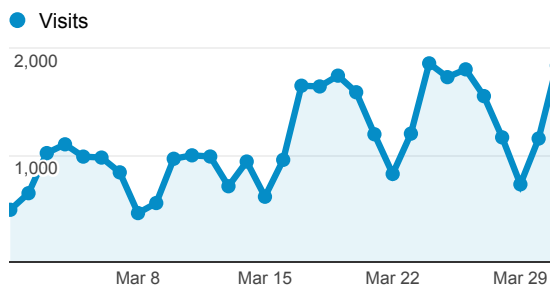

My Dashboard

Mar 1, 2014 - Mar 31, 2014

All Visits
100.00%

Avg. Visit Duration

Visits

Pageviews

103,608
% of Total: 100.00% (103,608)

Pageviews by Page Title