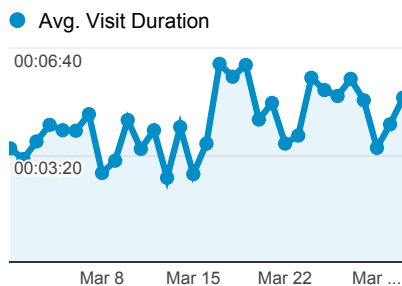

My Dashboard

Mar 1, 2014 - Mar 31, 2014

All Visits
100.00%

Avg. Visit Duration

Visits

Pageviews

103,608
% of Total: 100.00% (103,608)

Pageviews by Page Title