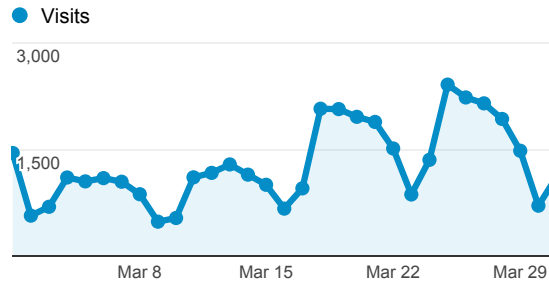

Visits

Visits

Visits and Pages / Visit by Keyword

Keyword	Visits	Pages / Visit
(not provided)	6,446	2.25
fogler library	979	2.12
umaine library	464	2.05
fogler	434	1.59
(not set)	338	2.93
umaine fogler	256	1.96
umaine fogler library	122	2.19
fogler library hours	113	1.88
umaine library hours	83	1.82
http://library.umaine.edu/	75	2.72

Visits and Pages / Visit by Source / Medium

Source / Medium	Visits	Pages / Visit
(direct) / (none)	19,376	1.96
google / organic	11,590	2.14
umaine.edu / referral	4,949	2.30
libraries.maine.edu / referral	709	2.26
library.umaine.edu / referral	445	2.31
bing / organic	324	2.40
google.com / referral	317	2.02
maine.gov / referral	283	1.79
qq4nm4zz3u.search.serialssolutions.com / referral	265	2.16

Pageviews

Pageviews by Page Title

Page Title	Pageviews
Fogler Library, the University of Maine	47,017
Fogler Library: Indexes and Databases	12,525
Fogler Library: Ejournals@UMaine	3,602
Fogler Library: Hours	2,284
Fogler Library: Maine Town Reports: Holdings by Town	498
Fogler Library: Contacts	475
Fogler Library: Census Information	473
Fogler Library: Prism: The University of Maine Yearbook Online	465
Fogler Library: Interlibrary Loan	463
UM Fogler Library Electronic Theses and Dissertations	399

Exits and Pageviews by Exit Page

Exit Page	Exits	Pageviews
/default.asp	21,052	29,844
/default_ursus.asp	2,896	7,780
/indexesdb/Indexes.s.asp	1,872	4,743
/ejournals/default.asp	1,547	4,610
/indexesdb/Indexes.s.asp?search=A&range=SZ	1,451	4,633
/about/hours.htm	946	2,612
/default_res.htm	728	1,804
/indexesdb/Indexes.s.asp?search=A&range=AD	647	2,087
/indexesdb/Indexes.s.asp?search=A&range=HN	633	2,036