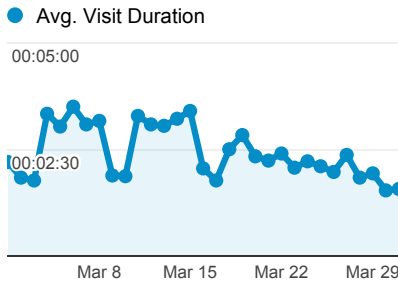

My Dashboard

Mar 1, 2013 - Mar 31, 2013

Advanced Segments | + Add Widget | Share | Email | Export | Customize Dashboard | Delete Dashboard

Avg. Visit Duration

Visits by Traffic Type

- **48.57% direct**
19,376 Visits
- **31.04% organic**
12,383 Visits
- **20.37% referral**
8,126 Visits