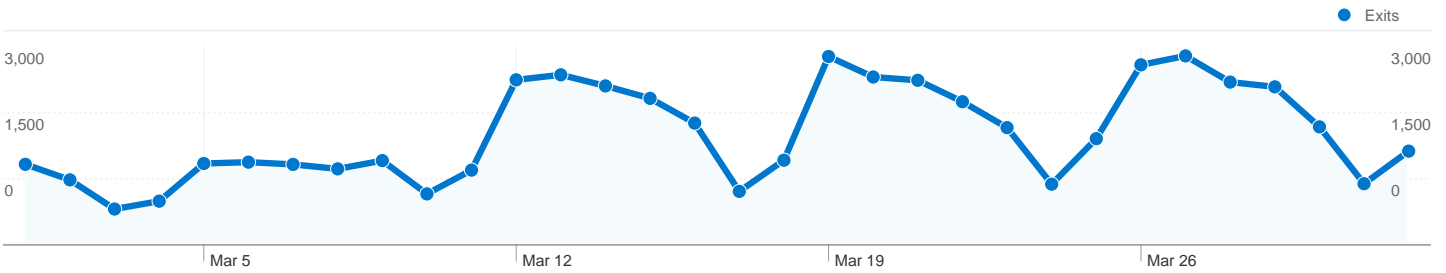

53,981 visits exited from 1,026 pages

Exit Pages

Exits	Pageviews	% Exit	
53,981 % of Site Total: 100.00%	123,680 % of Site Total: 98.53%	43.65% Site Avg: 43.00% (1.49%)	
Page	Exits	Pageviews	% Exit
/translate_c?hl=es&langpair=en|es&rurl=translate.google.com.ec&u=http://www.library.umaine.edu/science/gisjournal.s.htm&usg=ALkJrhKX2U4GxB0zzTofyJa13CuSAkWfw	1	1	100.00%
/translate_c?hl=es&langpair=en|es&rurl=translate.google.com.mx&twu=1&u=http://www.library.umaine.edu/scitechbus/&usg=ALkJrhi0fqHeWQq_o4v9PDp0FE0pmsCpLA	1	1	100.00%
/translate_c?hl=es&langpair=en|es&rurl=translate.google.com.mx&u=http://www.library.umaine.edu/scitechbus/&usg=ALkJrhi8_sH96aXEewUXqTYVkrx-U8GijA	1	1	100.00%
/translate_c?hl=es&prev=/search?q=correspondence+management+system&start=140&hl=es&sa=N&biw=1366&bih=624&prmd=imvnsa&rurl=translate.google.cl&sl=en&u=http://www.library.umaine.edu/cohen/Collection_Description/106_03_02_02.htm&usg=ALkJrhi6M6mYE5zCS3cOEC20Gwx5CTNrdw	1	1	100.00%
/translate_c?hl=hu&prev=/search?q=kirtas+bookscan+editor&hl=hu&biw=1024&bih=603&prmd=imvns&rurl=translate.google.hu&sl=en&u=http://library.umaine.edu/techserv/Cataloging/Kirtas/BookscanEditor.htm&usg=ALkJrhivLlIk4af7ujPeAarZACDsqpbrqw	1	1	100.00%
/translate_c?hl=id&langpair=en|id&rurl=translate.google.co.id&twu=1&u=http://www.library.umaine.edu/science/gisjournals.htm&usg=ALkJrhfnFGRraeLB8Ubd_m-4SxPVyMEnUg	1	1	100.00%
/translate_c?hl=id&langpair=en|id&rurl=translate.google.co.id&u=http://library.umaine.edu/science/foodsci.htm&usg=ALkJrhjPBbsDXDLZvuXGL4R6oJJJunvw6Q	1	1	100.00%
/translate_c?hl=id&langpair=en|id&rurl=translate.google.co.id&u=http://www.library.umaine.edu/science/gisjournals.htm&usg=ALkJrhiL8ZXhvlmUywnRva6zFZM5WCOAQ	1	1	100.00%
/translate_c?hl=it&langpair=en|it&rurl=translate.google.it&twu=1&u=http://library.umaine.edu/science/bmmb.htm&usg=ALkJrhgjSJWsjzjG40CLF-YxFQExt2SkrA	1	1	100.00%
/translate_c?hl=it&langpair=en|it&rurl=translate.google.it&u=http://www.library.umaine.edu/patents/tmfaq.htm&usg=ALkJrh_h3gfe8nEU5zSVyiUOYJqm-0lvYQ	1	1	100.00%