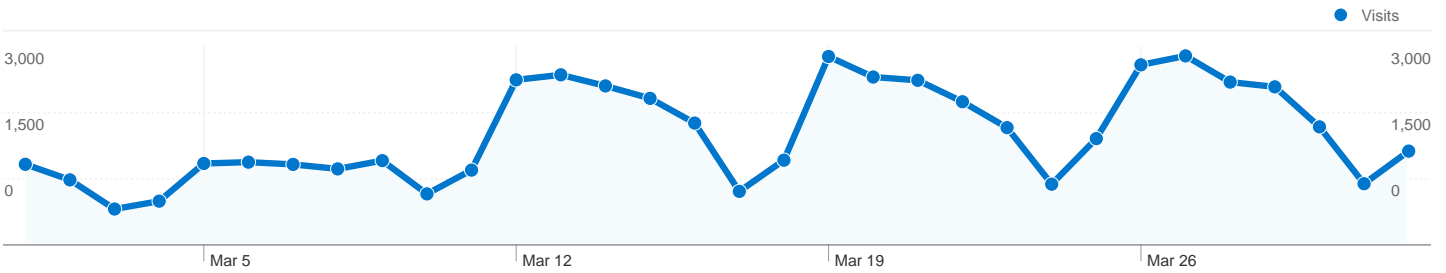

All traffic sources sent a total of 53,982 visits

54.06% Direct Traffic

19.75% Referring Sites

26.19% Search Engines

- **Direct Traffic**
  29,182.00 (54.06%)
- **Search Engines**
  14,140.00 (26.19%)
- **Referring Sites**
  10,660.00 (19.75%)

Top Traffic Sources

Sources	Visits	% visits	Keywords	Visits	% visits
(direct) ((none))	29,182	54.06%	(not provided)	3,694	26.12%
google (organic)	13,069	24.21%	fogler library	2,261	15.99%
umaine.edu (referral)	6,927	12.83%	fogler	880	6.22%
libraries.maine.edu (referral)	908	1.68%	umaine library	835	5.91%
bing (organic)	539	1.00%	umaine fogler	233	1.65%