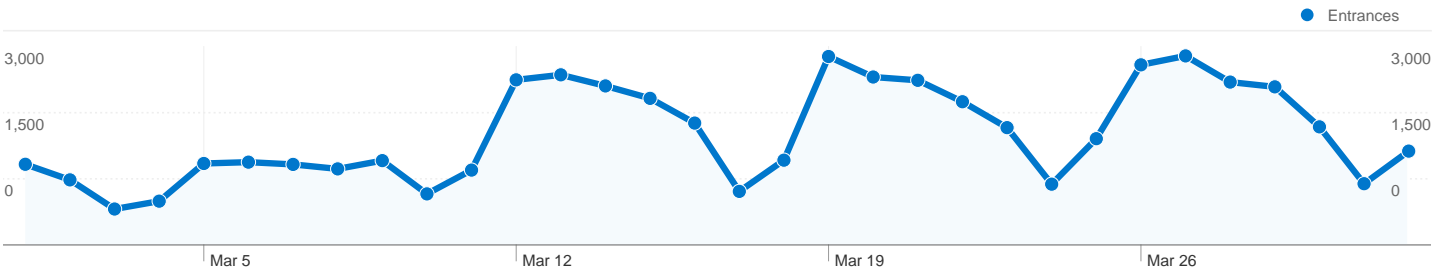

53,981 visits entered the site through 890 pages

Landing Pages

Page	Entrances	Bounces	Bounce Rate
<table border="0" style="width:100%"> <tr> <td style="width:33%"> Entrances 53,981 % of Site Total: 100.00% </td> <td style="width:33%"> Bounces 30,896 % of Site Total: 100.00% </td> <td style="width:33%"> Bounce Rate 57.23% Site Avg: 57.23% (0.00%) </td> </tr> </table>			
/default.asp	41,568	23,318	56.10%
/default_idb.asp	1,244	466	37.46%
/ejournals/default.asp	1,044	633	60.63%
/indexesdb/Indexes.asp	971	545	56.13%
/default_res.htm	763	596	78.11%
/default_ursus.asp	704	419	59.52%
/about/hours.htm	503	0	0.00%
/census/default.asp	257	56	21.79%
/indexesdb/Indexes.asp?search=A&range=SZ	245	191	77.96%
/yearbooks/default.asp	245	26	10.61%

1 - 10 of 890