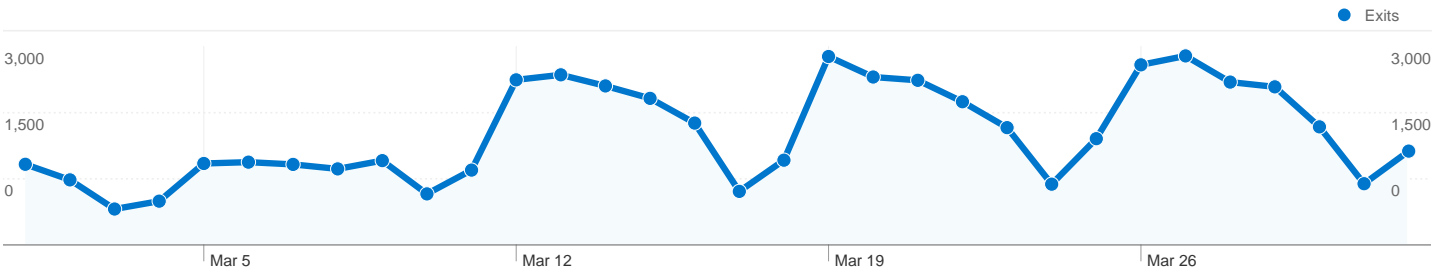

53,981 visits exited from 1,026 pages

Exit Pages

Page	Exits	Pageviews	% Exit
<table border="0" style="width: 100%;"> <tr> <td style="width: 33%;"> Exits 53,981 % of Site Total: 100.00% </td> <td style="width: 33%;"> Pageviews 123,680 % of Site Total: 98.53% </td> <td style="width: 33%;"> % Exit 43.65% Site Avg: 43.00% (1.49%) </td> </tr> </table>			
/default.asp	26,916	55,932	48.12%
/default_ursus.asp	3,832	6,657	57.56%
/indexesdb/Indexes.asp	3,133	9,174	34.15%
/indexesdb/Indexes.asp?search=A&range=SZ	1,739	2,796	62.20%
/default_res.htm	1,724	2,799	61.59%
/ejournals/default.asp	1,720	6,517	26.39%
/default_idb.asp	1,102	6,216	17.73%
/indexesdb/Indexes.asp?search=A&range=HN	957	1,765	54.22%
/indexesdb/Indexes.asp?search=A&range=AD	916	1,820	50.33%
/indexesdb/Indexes.asp?search=A&range=NS	884	1,525	57.97%

1 - 10 of 1,026