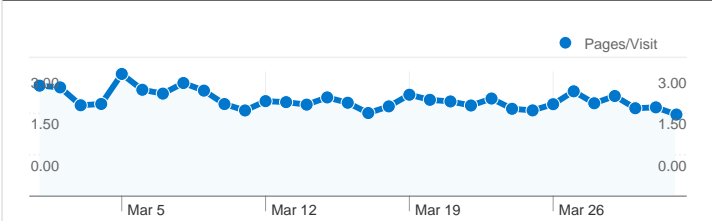

Depth of Visit	
Pageviews in the visit	Visits with this many pageviews
<1 pageviews	> 0.00%
1 pageviews	57.24%
2 pageviews	19.70%
3 pageviews	10.31%
4 pageviews	4.06%
5 pageviews	2.26%
6 pageviews	1.73%
7 pageviews	1.06%
8 pageviews	0.79%
9 pageviews	0.56%
10 pageviews	0.38%
11 pageviews	0.27%
12 pageviews	0.21%
13 pageviews	0.20%
14 pageviews	0.16%
15 pageviews	0.11%
16 pageviews	0.10%
17 pageviews	0.09%
18 pageviews	0.08%
19 pageviews	0.06%
20+ pageviews	0.64%

Average Pageviews for all visitors

Pages/Visit
2.33

Keywords		
Keyword	Visits	% visits
(not provided)	3,694	26.12%
fogler library	2,261	15.99%
fogler	880	6.22%
umaine library	835	5.91%
umaine fogler	233	1.65%

Top Landing Pages		
Page	Entrances	% visits
/default.asp	41,568	77.00%
/default_idb.asp	1,244	2.30%
/ejournals/default.asp	1,044	1.93%
/indexesdb/Indexes.asp	971	1.80%
/default_res.htm	763	1.41%

Top Exit Pages		
Page	Exits	% visits
/default.asp	26,916	49.86%
/default_ursus.asp	3,832	7.10%
/indexesdb/Indexes.asp	3,133	5.80%
/indexesdb/Indexes.asp?search	1,739	3.22%
/default_res.htm	1,724	3.19%