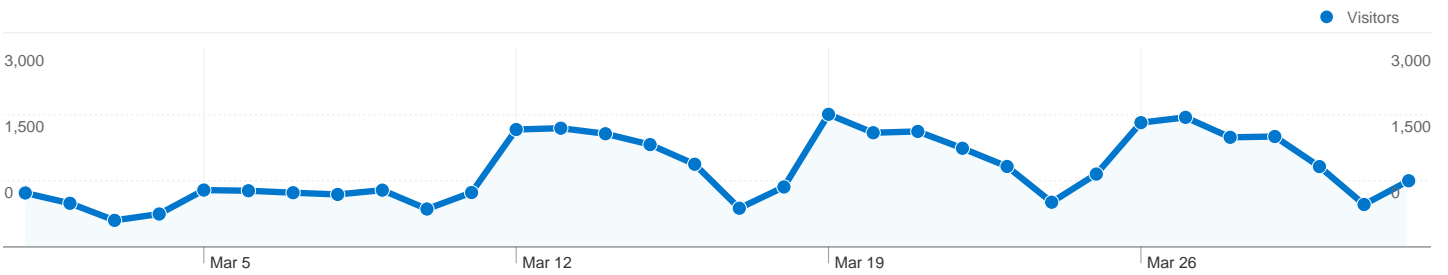

These mobile devices sent 746 visits via 8 operating systems

Site Usage

Operating System	Visits	Pages/Visit	Avg. Time on Site	% New Visits	Bounce Rate
iPad	290	2.18	00:01:27	51.72%	47.93%
iPhone	206	2.04	00:00:45	56.31%	42.23%
Android	193	2.03	00:00:47	61.66%	39.38%
iPod	40	1.85	00:00:37	57.50%	37.50%
BlackBerry	12	2.17	00:00:38	91.67%	58.33%
Nokia	2	1.50	00:00:26	100.00%	50.00%
SymbianOS	2	1.00	00:00:00	100.00%	100.00%
Windows Phone	1	1.00	00:00:00	100.00%	100.00%

27,660 people visited this site

 **53,982** Visits

 **27,660** Absolute Unique Visitors

 **125,527** Pageviews

 **2.33** Average Pageviews

 **00:02:44** Time on Site

 **57.23%** Bounce Rate

 **42.05%** New Visits