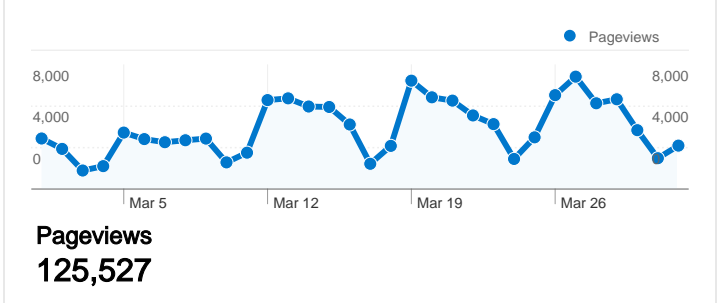

Pageviews for all visitors