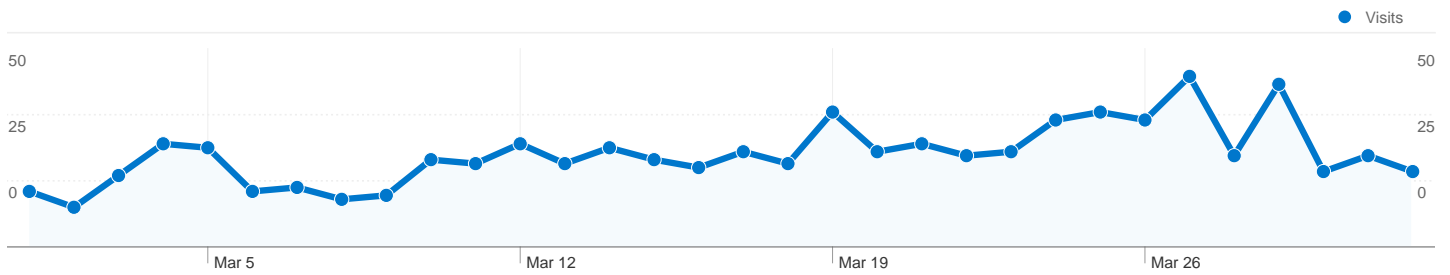

These mobile carriers sent 746 visits via 83 service providers

Site Usage

Visits	Pages/Visit	Avg. Time on Site	% New Visits	Bounce Rate	
746 % of Site Total: 1.38%	2.08 Site Avg: 2.33 (-10.59%)	00:01:01 Site Avg: 00:02:44 (-62.81%)	56.84% Site Avg: 42.05% (35.18%)	43.97% Site Avg: 57.23% (-23.18%)	
Service Provider	Visits	Pages/Visit	Avg. Time on Site	% New Visits	Bounce Rate
road runner holdco llc	204	2.32	00:01:19	45.59%	40.69%
state of maine	123	2.22	00:00:49	43.09%	27.64%
cellco partnership dba verizon wireless	113	2.19	00:01:01	57.52%	37.17%
service provider corporation	88	1.76	00:00:33	63.64%	45.45%
fairpoint communications inc.	36	2.22	00:01:20	41.67%	38.89%
comcast cable communications inc.	17	1.94	00:03:44	76.47%	64.71%
verizon online llc	13	1.31	00:00:17	100.00%	76.92%
t-mobile usa inc.	12	2.42	00:00:50	50.00%	16.67%
sprint nextel corporation	11	1.55	00:00:06	72.73%	63.64%
charter communications	7	1.29	00:00:03	100.00%	71.43%

1 - 10 of 83