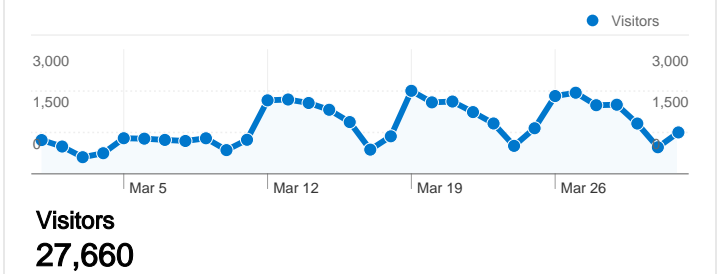

Site Usage

53,982 Visits

57.23% Bounce Rate

125,527 Pageviews

00:02:44 Avg. Time on Site

2.33 Pages/Visit

42.05% % New Visits

Top Content

Traffic Sources Overview

- **Direct Traffic**
29,182.00 (54.06%)
- **Search Engines**
14,140.00 (26.19%)
- **Referring Sites**
10,660.00 (19.75%)

Visitors Overview

Depth of Visit	
Pageviews in the visit	Visits with this many pageviews
<1 pageviews	> 0.00%
1 pageviews	57.24%
2 pageviews	19.70%
3 pageviews	10.31%
4 pageviews	4.06%
5 pageviews	2.26%
6 pageviews	1.73%
7 pageviews	1.06%
8 pageviews	0.79%
9 pageviews	0.56%
10 pageviews	0.38%
11 pageviews	0.27%
12 pageviews	0.21%
13 pageviews	0.20%
14 pageviews	0.16%
15 pageviews	0.11%
16 pageviews	0.10%
17 pageviews	0.09%
18 pageviews	0.08%
19 pageviews	0.06%
20+ pageviews	0.64%

27,660 people visited this site

 **53,982** Visits

 **27,660** Absolute Unique Visitors

 **125,527** Pageviews

 **2.33** Average Pageviews

 **00:02:44** Time on Site

 **57.23%** Bounce Rate

 **42.05%** New Visits