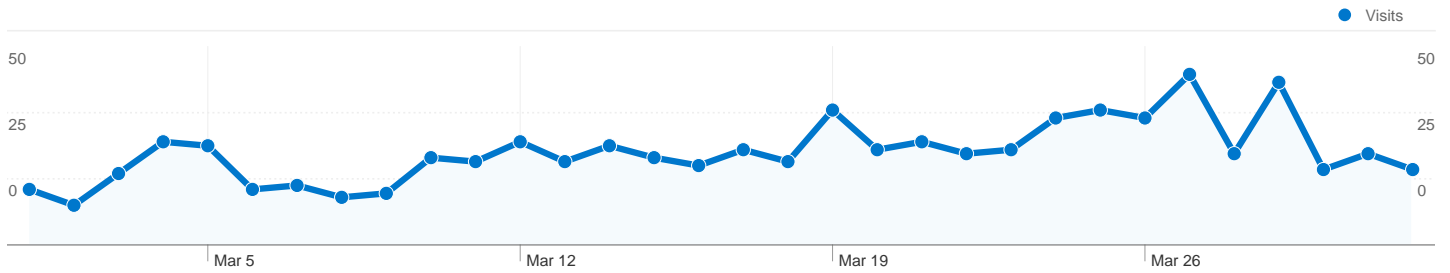

Most visits tracked: 1 pageviews

Pageviews in the visit	Visits with this many pageviews	Percentage of all visits
<1 pageviews	1.00	> 0.00%
1 pageviews	30,897.00	 57.24%
2 pageviews	10,636.00	 19.70%
3 pageviews	5,563.00	 10.31%
4 pageviews	2,194.00	 4.06%
5 pageviews	1,219.00	 2.26%
6 pageviews	932.00	 1.73%
7 pageviews	572.00	 1.06%
8 pageviews	429.00	 0.79%
9 pageviews	304.00	 0.56%
10 pageviews	203.00	 0.38%
11 pageviews	144.00	 0.27%
12 pageviews	112.00	 0.21%
13 pageviews	107.00	 0.20%
14 pageviews	87.00	 0.16%
15 pageviews	60.00	 0.11%
16 pageviews	52.00	 0.10%
17 pageviews	47.00	 0.09%
18 pageviews	45.00	 0.08%
19 pageviews	32.00	 0.06%
20+ pageviews	346.00	 0.64%

Average Pageviews for all visitors

Mar 1, 2012 - Apr 1, 2012

Comparing to: Site

2.33 Pages/Visit

Thursday, March 1, 2012	2.67
Friday, March 2, 2012	2.63
Saturday, March 3, 2012	2.20
Sunday, March 4, 2012	2.23
Monday, March 5, 2012	2.95
Tuesday, March 6, 2012	2.57
Wednesday, March 7, 2012	2.48
Thursday, March 8, 2012	2.73
Friday, March 9, 2012	2.55
Saturday, March 10, 2012	2.22
Sunday, March 11, 2012	2.07
Monday, March 12, 2012	2.30
Tuesday, March 13, 2012	2.27
Wednesday, March 14, 2012	2.21
Thursday, March 15, 2012	2.38
Friday, March 16, 2012	2.26
Saturday, March 17, 2012	2.01
Sunday, March 18, 2012	2.17
Monday, March 19, 2012	2.45
Tuesday, March 20, 2012	2.33
Wednesday, March 21, 2012	2.29
Thursday, March 22, 2012	2.19
Friday, March 23, 2012	2.36
Saturday, March 24, 2012	2.11
Sunday, March 25, 2012	2.07
Monday, March 26, 2012	2.22

These mobile devices sent 746 visits via 8 operating systems

Site Usage

Operating System	Visits	Pages/Visit	Avg. Time on Site	% New Visits	Bounce Rate
iPad	290	2.18	00:01:27	51.72%	47.93%
iPhone	206	2.04	00:00:45	56.31%	42.23%
Android	193	2.03	00:00:47	61.66%	39.38%
iPod	40	1.85	00:00:37	57.50%	37.50%
BlackBerry	12	2.17	00:00:38	91.67%	58.33%
Nokia	2	1.50	00:00:26	100.00%	50.00%
SymbianOS	2	1.00	00:00:00	100.00%	100.00%
Windows Phone	1	1.00	00:00:00	100.00%	100.00%