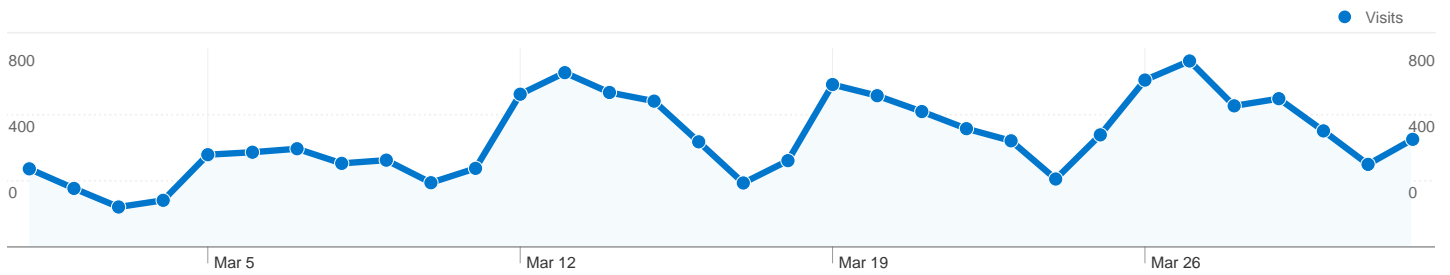

Search sent 14,140 total visits via 2,408 keywords

Site Usage

Visits 14,140 % of Site Total: 26.19%	Pages/Visit 2.48 Site Avg: 2.33 (6.83%)	Avg. Time on Site 00:02:17 Site Avg: 00:02:44 (-16.35%)	% New Visits 26.07% Site Avg: 42.05% (-38.00%)	Bounce Rate 45.77% Site Avg: 57.23% (-20.03%)	
Keyword	Visits	Pages/Visit	Avg. Time on Site	% New Visits	Bounce Rate
(not provided)	3,694	2.35	00:01:52	15.21%	41.07%
fogler library	2,261	3.10	00:02:52	15.75%	41.26%
fogler	880	2.62	00:02:09	17.73%	37.39%
umaine library	835	2.54	00:02:19	21.44%	39.40%
umaine fogler	233	2.89	00:02:08	25.32%	23.61%
(not set)	195	4.54	00:03:37	0.00%	27.18%
folger library umaine	183	2.66	00:01:51	23.50%	33.88%
books on university of maine oro	181	2.78	00:03:54	0.00%	0.55%
fogler library hours	160	2.27	00:01:06	21.88%	12.50%
miniweb	148	2.05	00:01:33	0.00%	64.86%

1 - 10 of 2,408