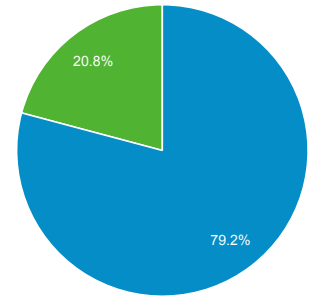

Feb 1, 2017 - Feb 28, 2017

Visitor Overview

All Users
100.00% Sessions

Overview

Returning Visitor (blue) | New Visitor (green)

| Language | Sessions | % Sessions |
|-----------|----------|------------|
| 1. en-us | 28,910 | 98.23% |
| 2. zh-cn | 111 | 0.38% |
| 3. en-gb | 83 | 0.28% |
| 4. de | 34 | 0.12% |
| 5. es | 30 | 0.10% |
| 6. fr | 28 | 0.10% |
| 7. en-ca | 21 | 0.07% |
| 8. en | 19 | 0.06% |
| 9. pl | 18 | 0.06% |
| 10. de-de | 15 | 0.05% |